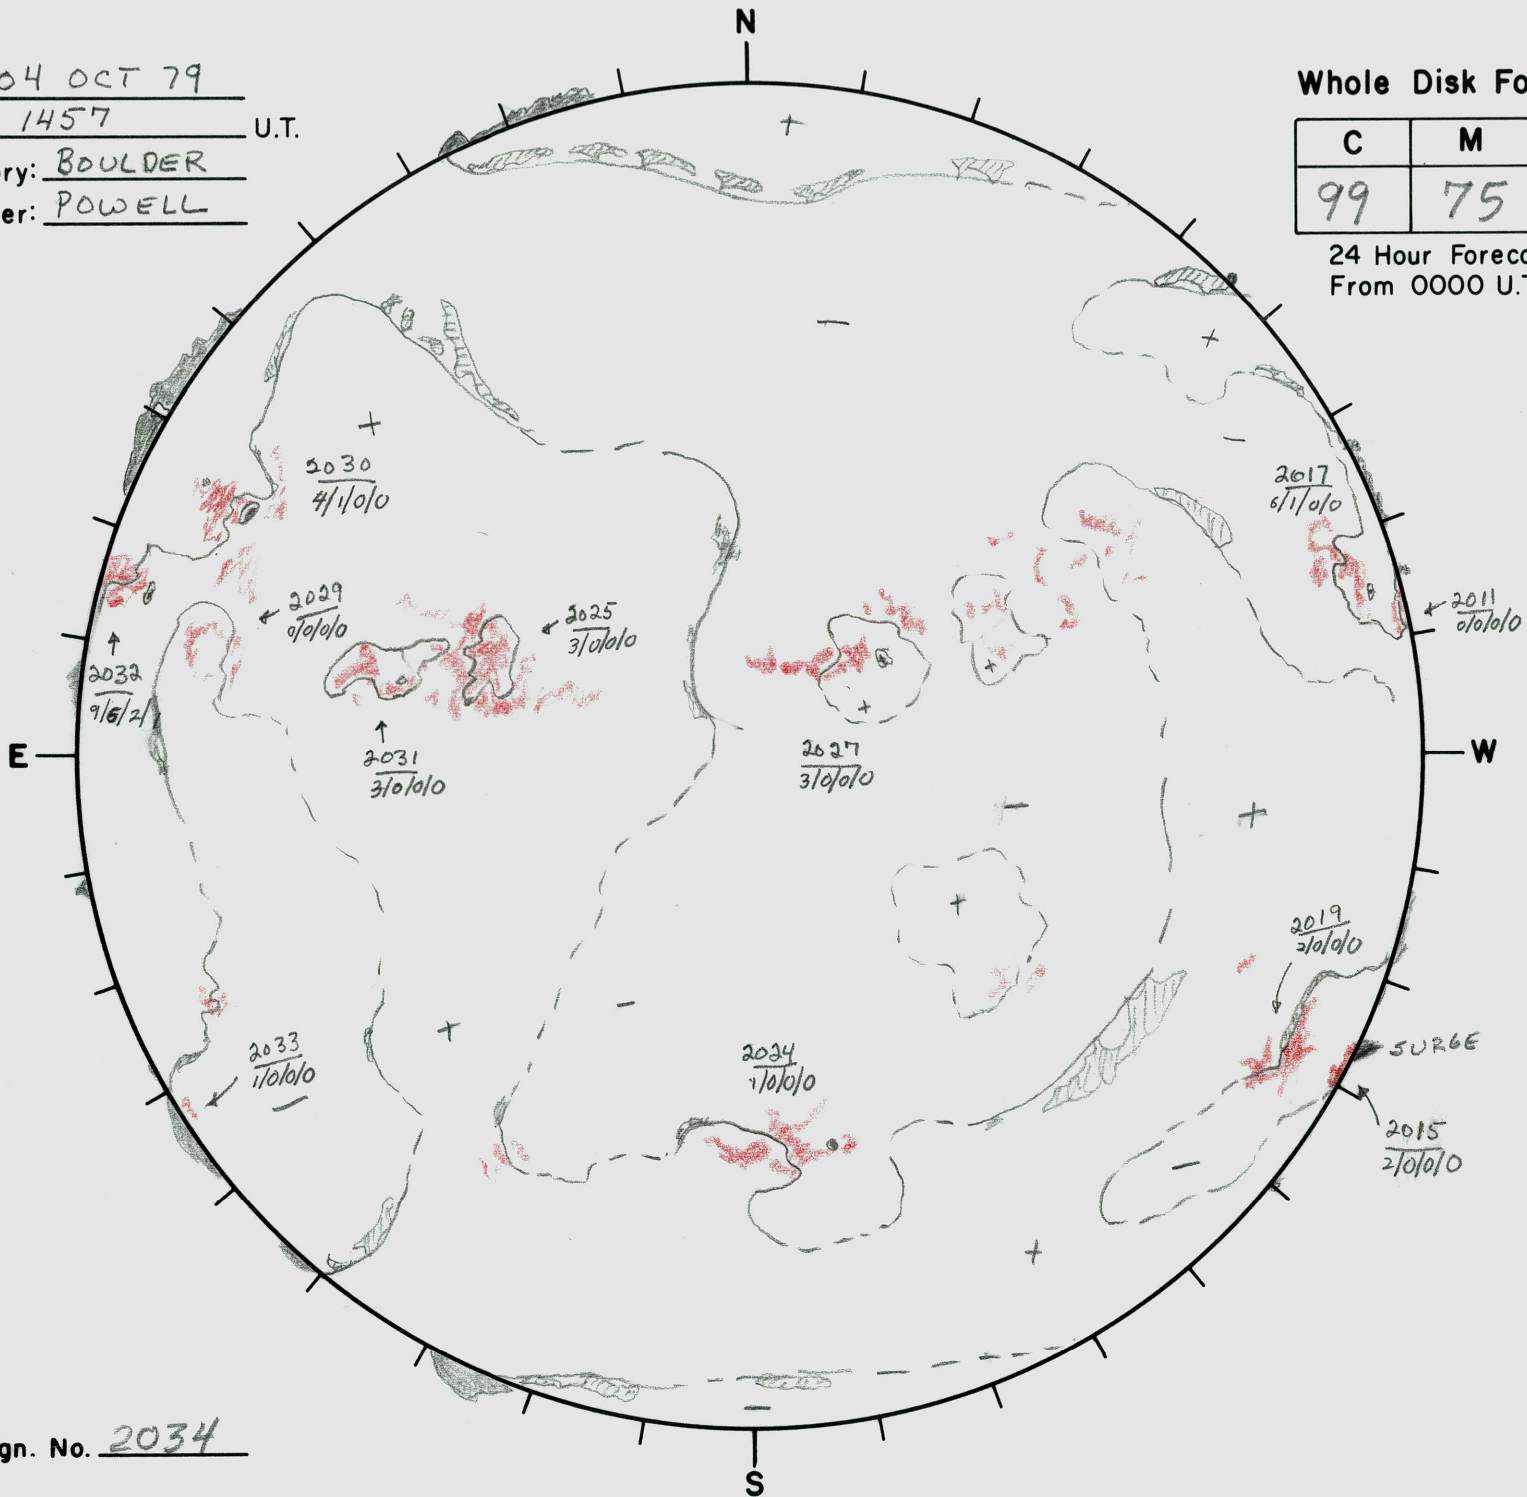

Date: 04 OCT 79  
 Time: 1457 U.T.  
 Observatory: BOULDER  
 Forecaster: POWELL

**Whole Disk Forecast**

C	M	X	
99	75	25	15

24 Hour Forecast  
 From 0000 U.T. to 0000 U.T.

Next Rgn. No. 2034

L<sub>t</sub> 030°  
 B<sub>t</sub> +7°