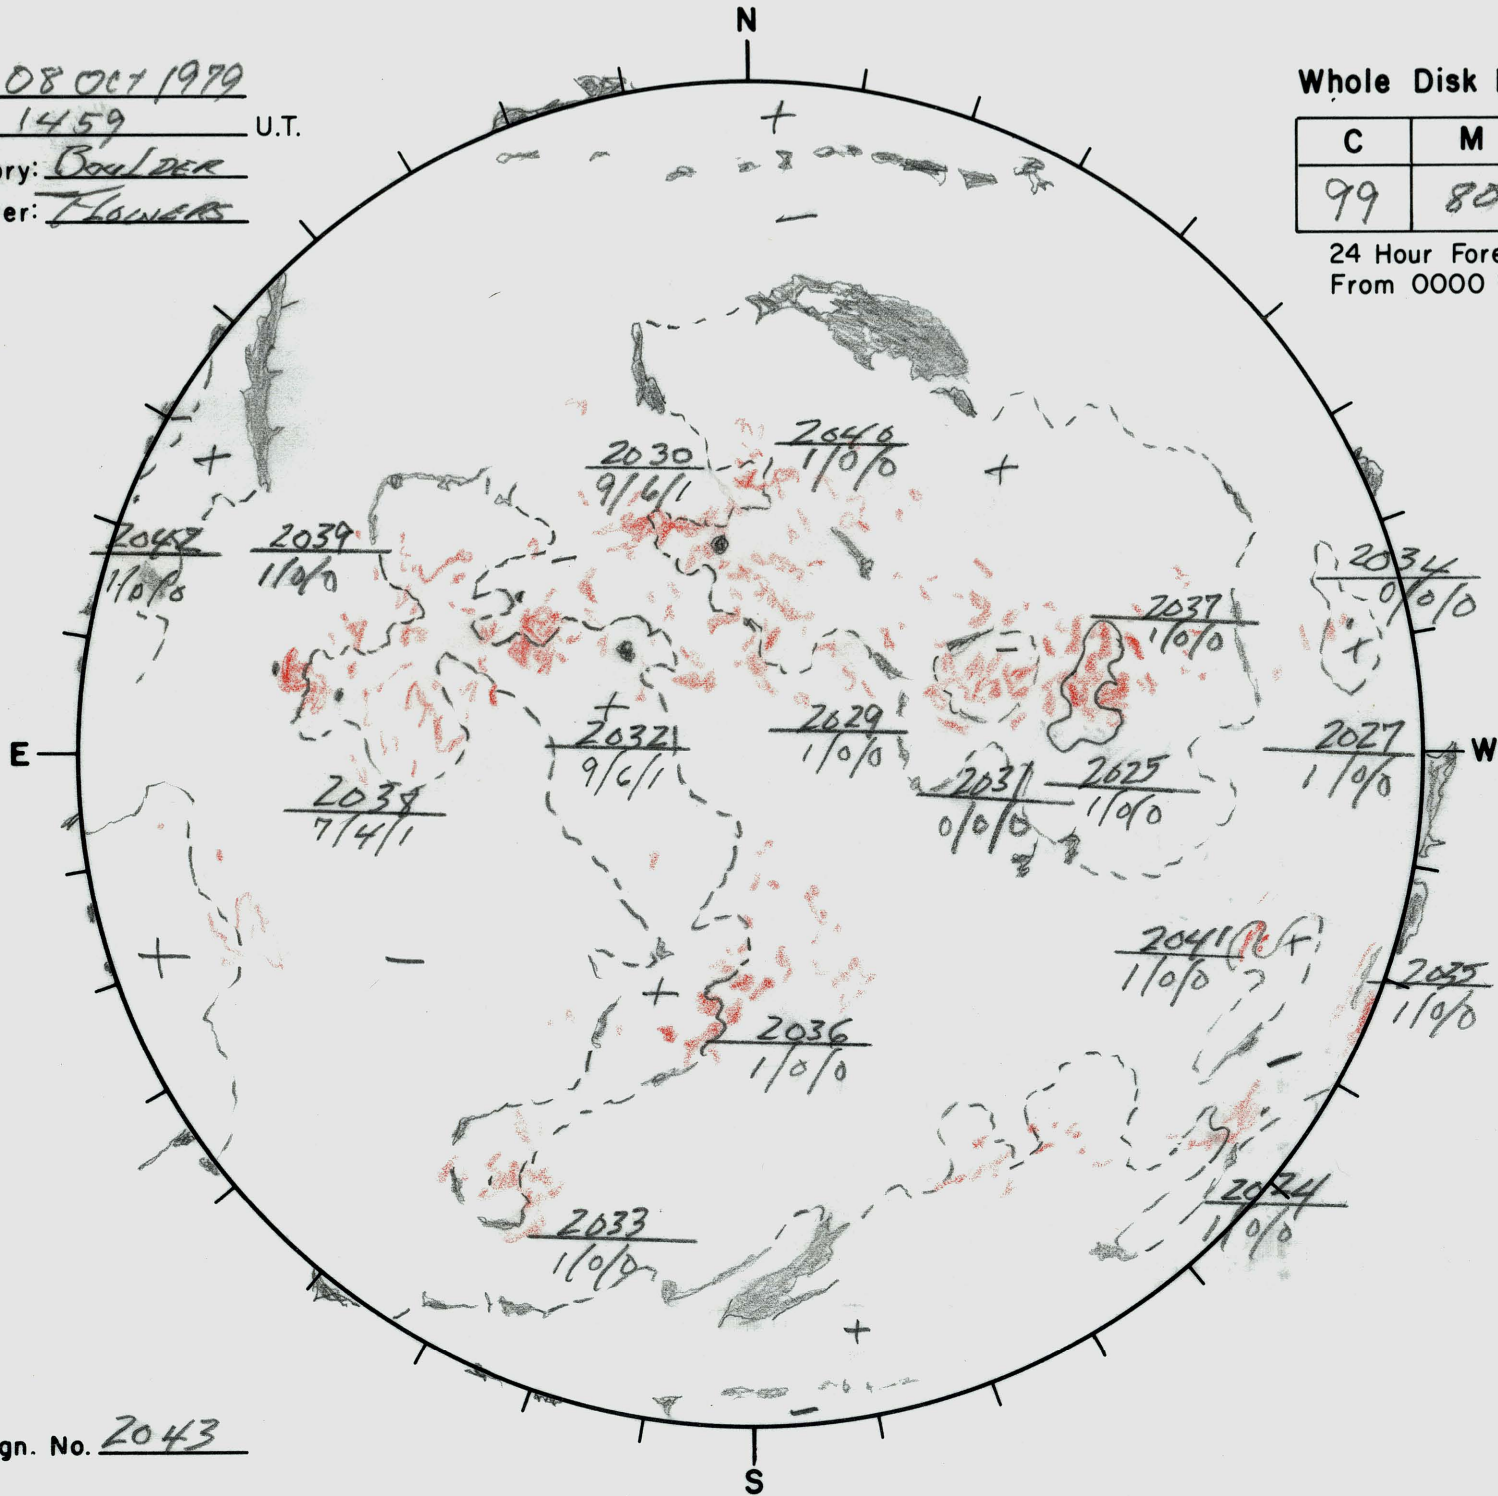

Date: 08 Oct 1979
 Time: 1459 U.T.
 Observatory: BOULDER
 Forecaster: FLOWERS

Whole Disk Forecast

C	M	X
99	80	15

24 Hour Forecast
 From 0000 U.T. to 0000 U.T.

Next Rgn. No. 2043

L_t 113.5
 B_t +6.3