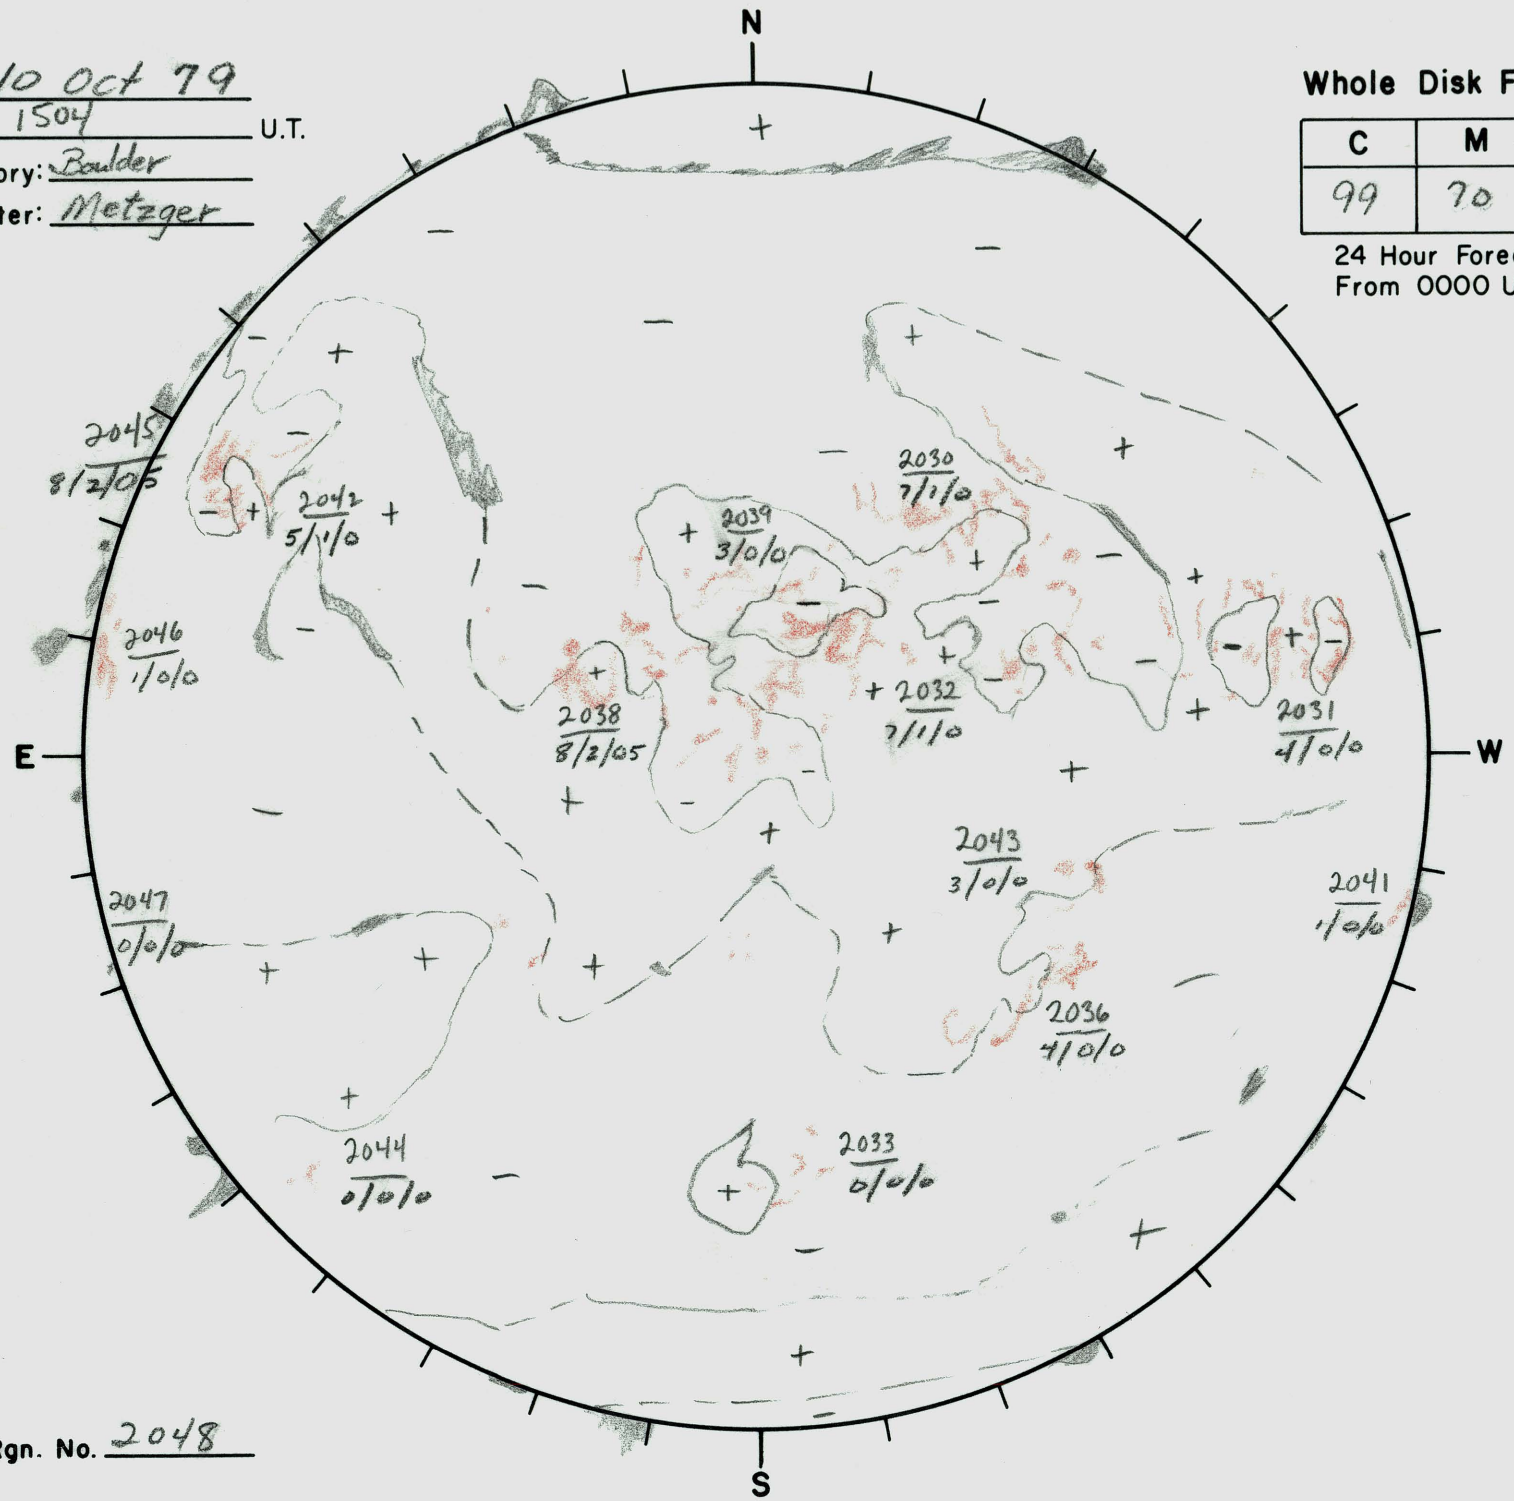

Date: 10 Oct 79  
 Time: 1504 U.T.  
 Observatory: Boulder  
 Forecaster: Metzger

**Whole Disk Forecast**

C	M	X
99	70	15

24 Hour Forecast  
 From 0000 U.T. to 0000 U.T.

Next Rgn. No. 2048

L<sub>t</sub> 312  
 B<sub>t</sub> +6.2