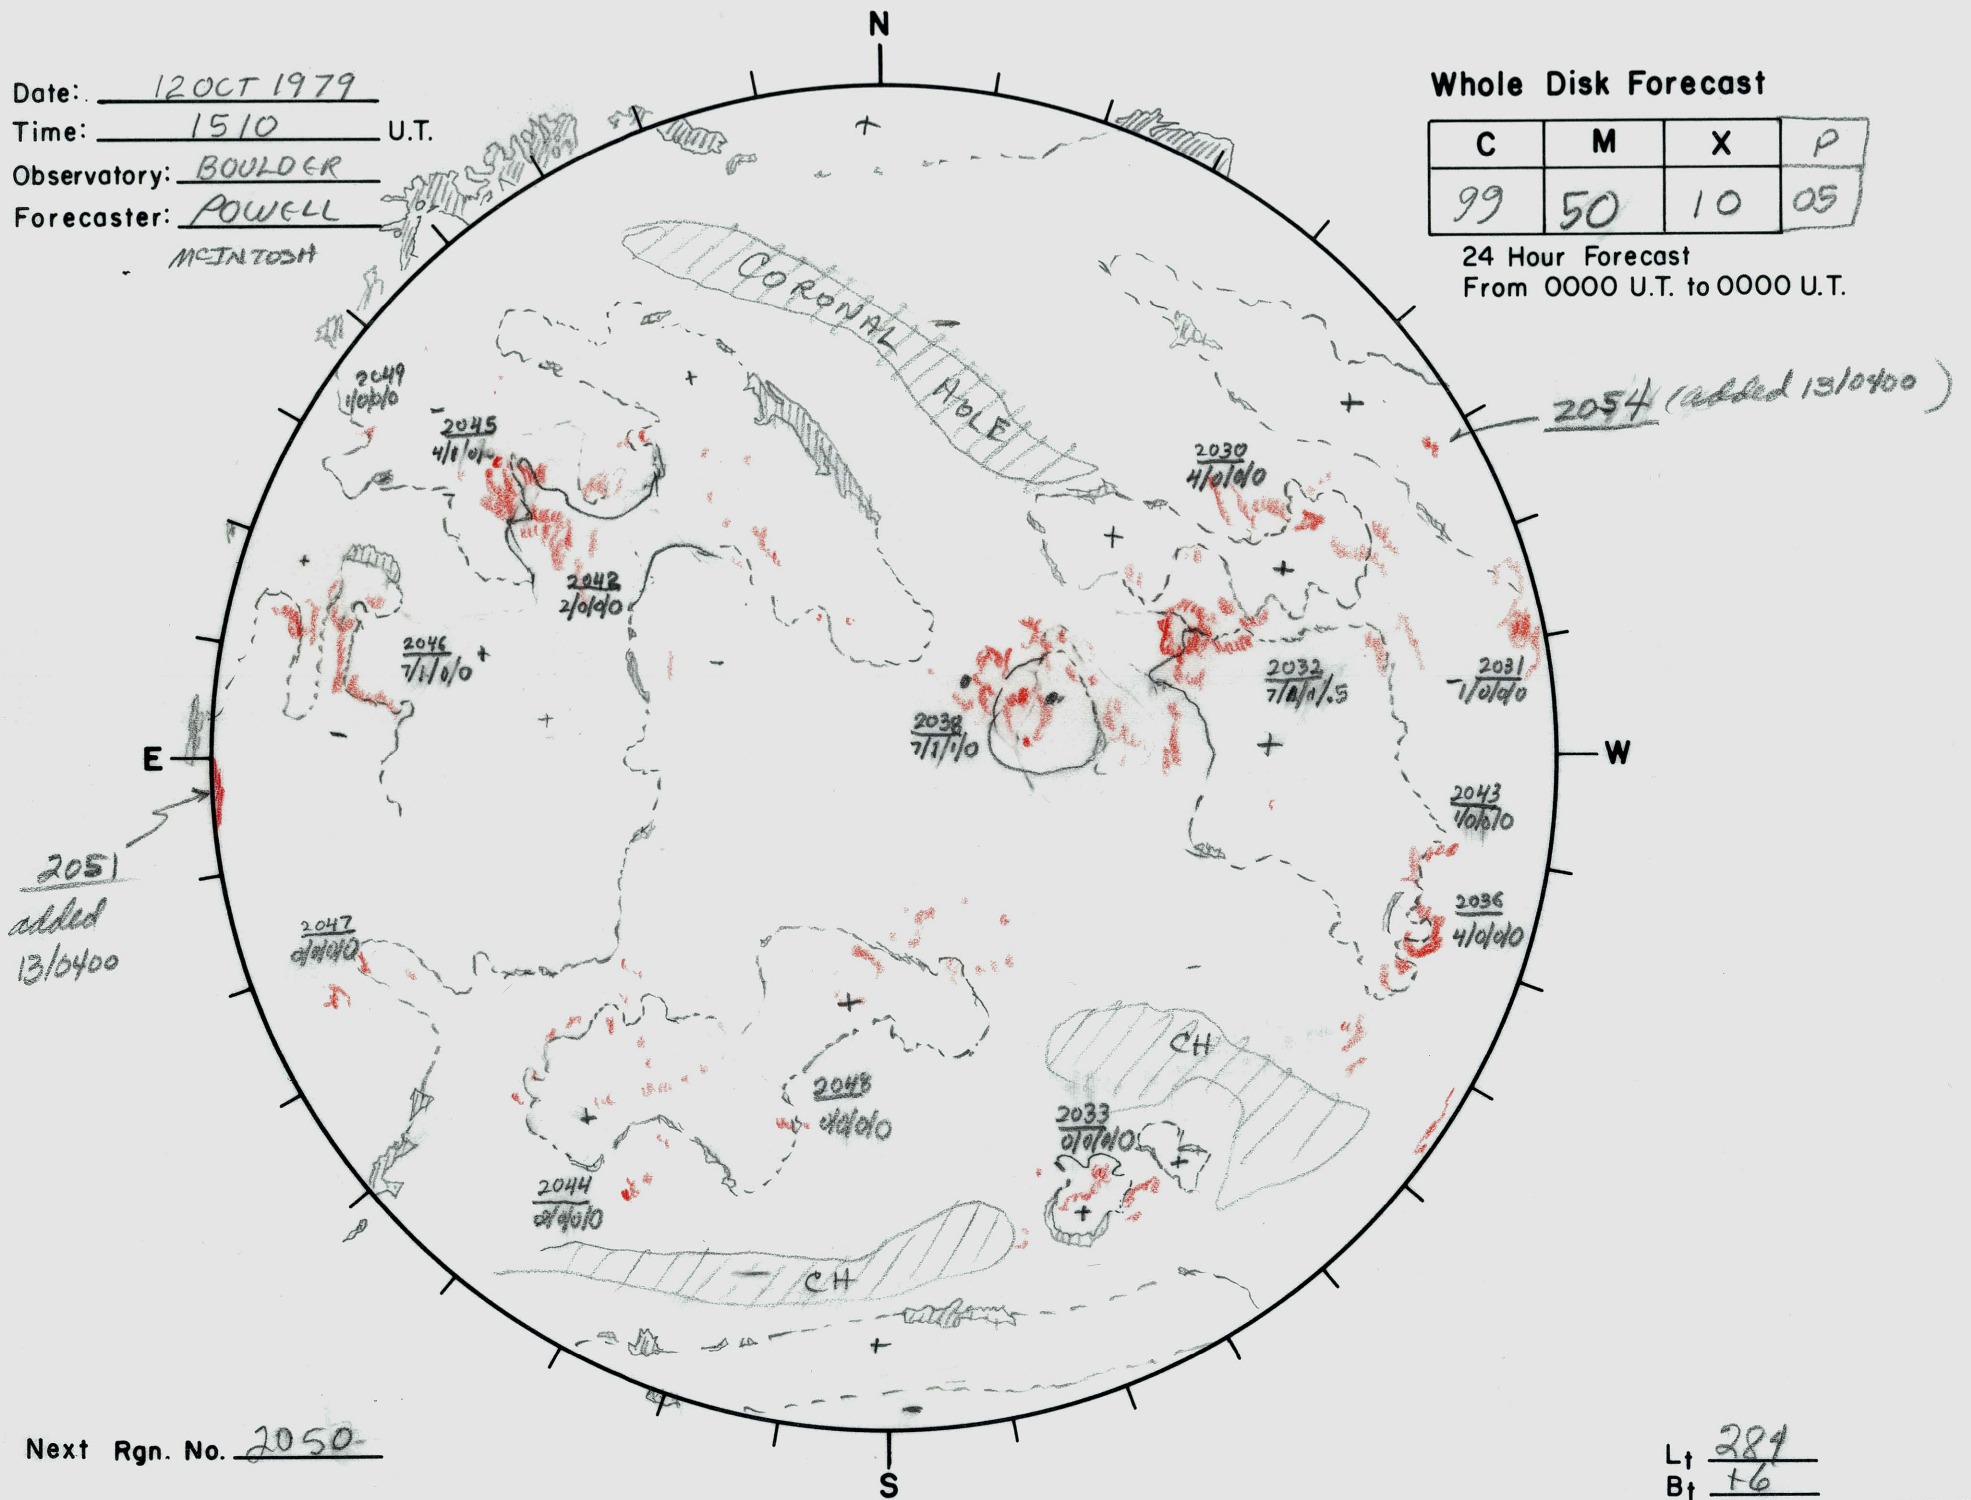

Date: 12 OCT 1979  
 Time: 1510 U.T.  
 Observatory: BOULDER  
 Forecaster: POWELL  
MCINTOSH

Whole Disk Forecast

C	M	X	P
99	50	10	05

24 Hour Forecast  
 From 0000 U.T. to 0000 U.T.

Next Rgn. No. 2050

L† 284  
 B† +6