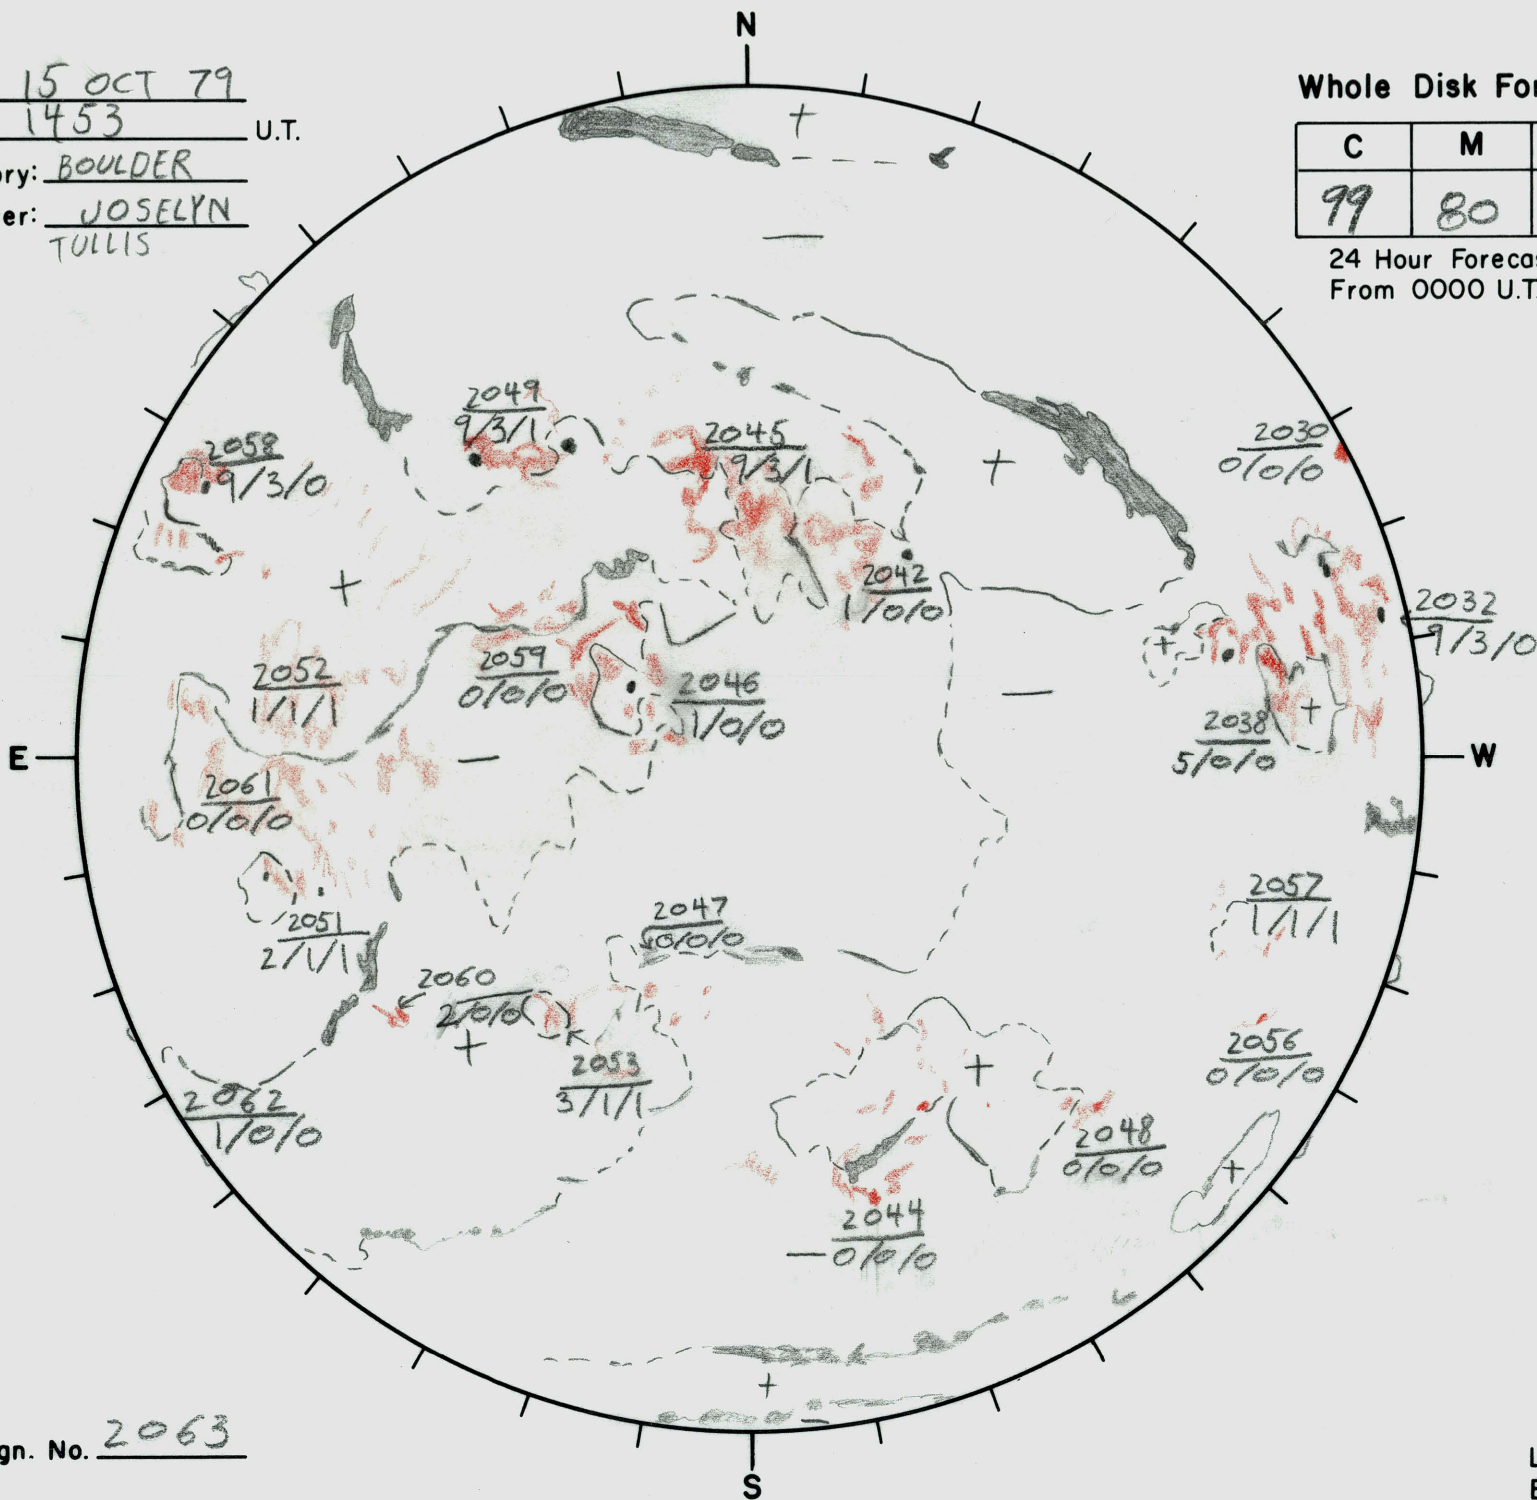

Date: 15 OCT 79
 Time: 1453 U.T.
 Observatory: BOULDER
 Forecaster: JOSELYN TULLIS

Whole Disk Forecast

C	M	X
99	80	20 10

24 Hour Forecast
 From 0000 U.T. to 0000 U.T.

Next Rgn. No. 2063

L_0 253.29
 B_f +5.8