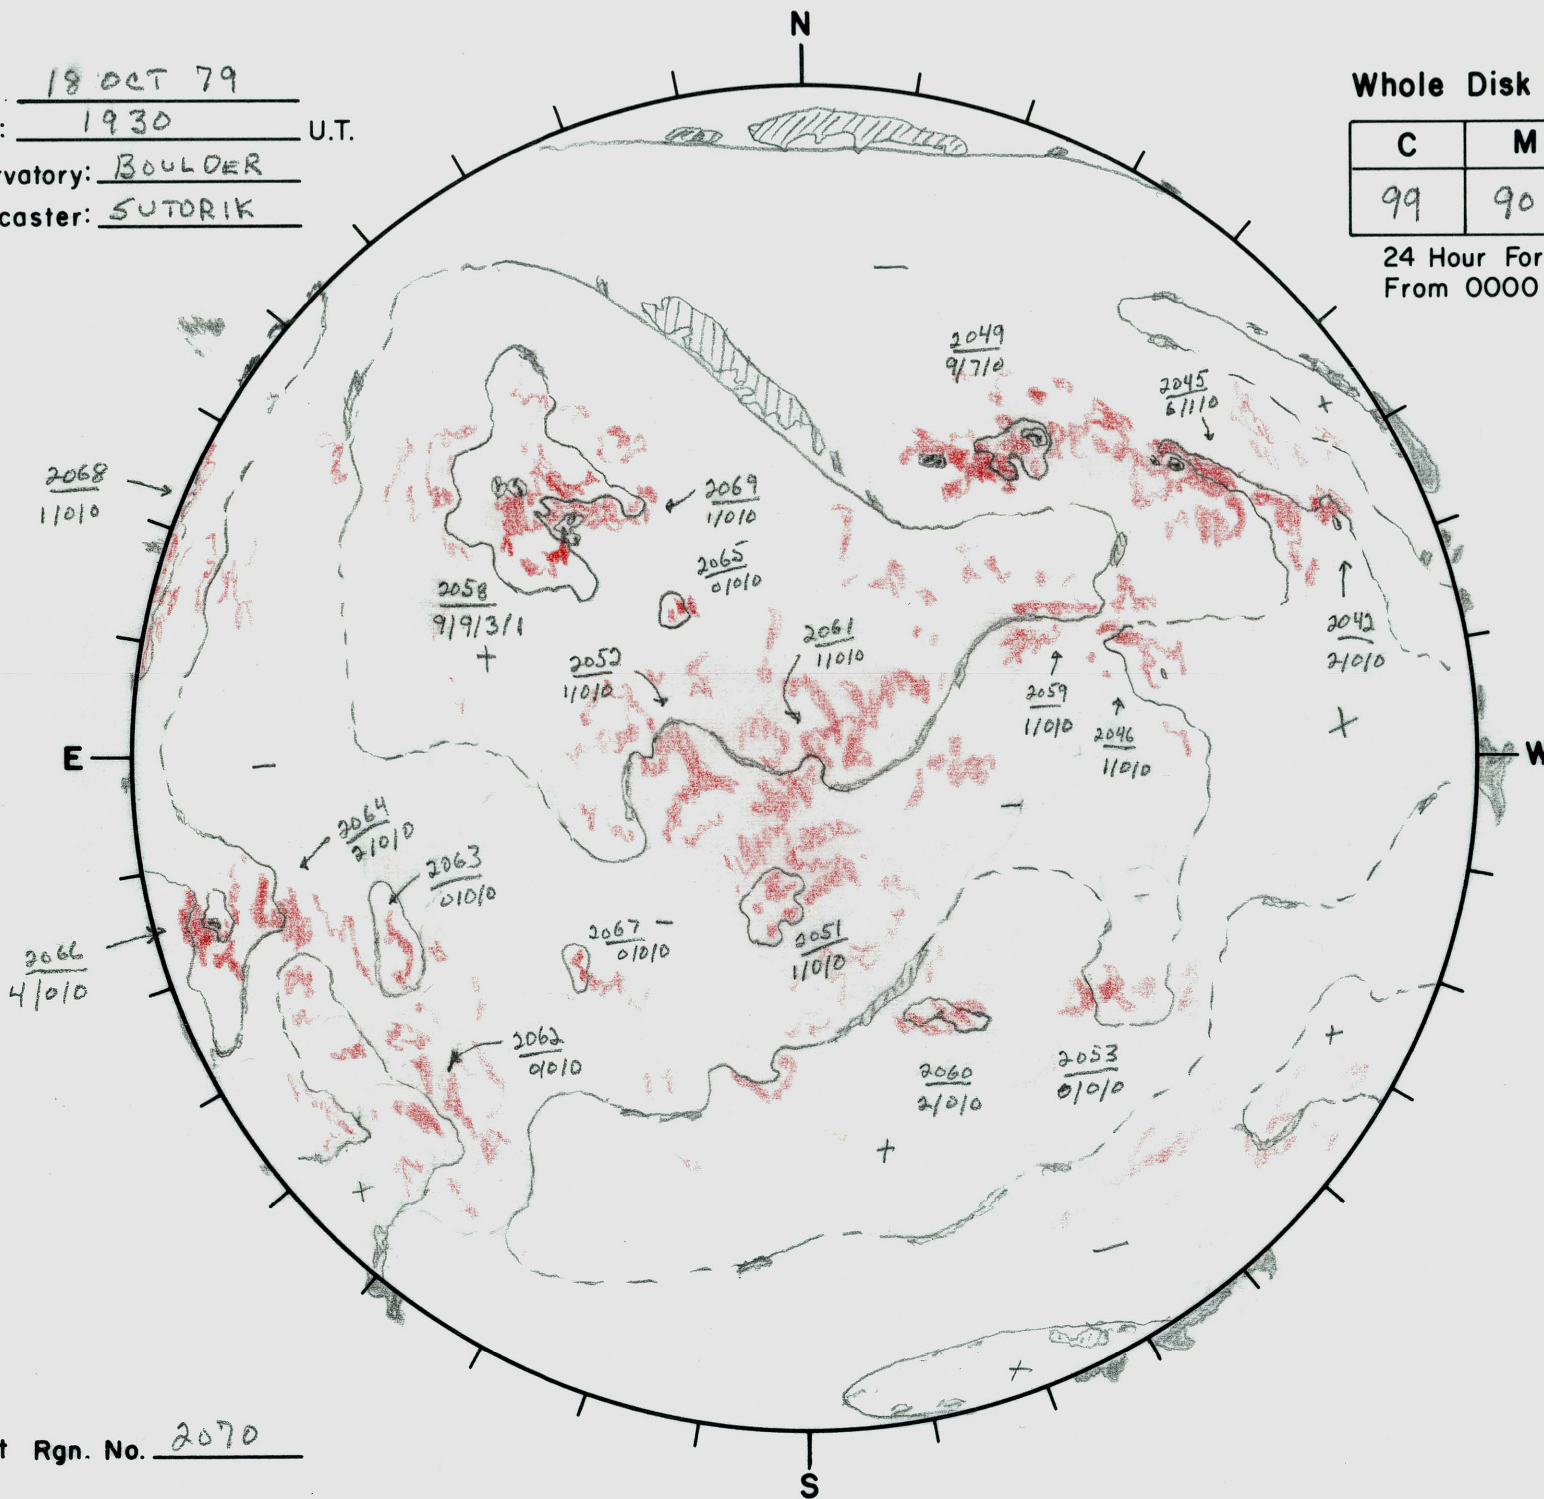

Date: 18 OCT 79  
 Time: 1930 U.T.  
 Observatory: BOULDER  
 Forecaster: SUTORIK

Whole Disk Forecast

C	M	X
99	90	30

24 Hour Forecast  
 From 0000 U.T. to 0000 U.T.

Next Rgn. No. 2070

L† 203°  
 B† +6°