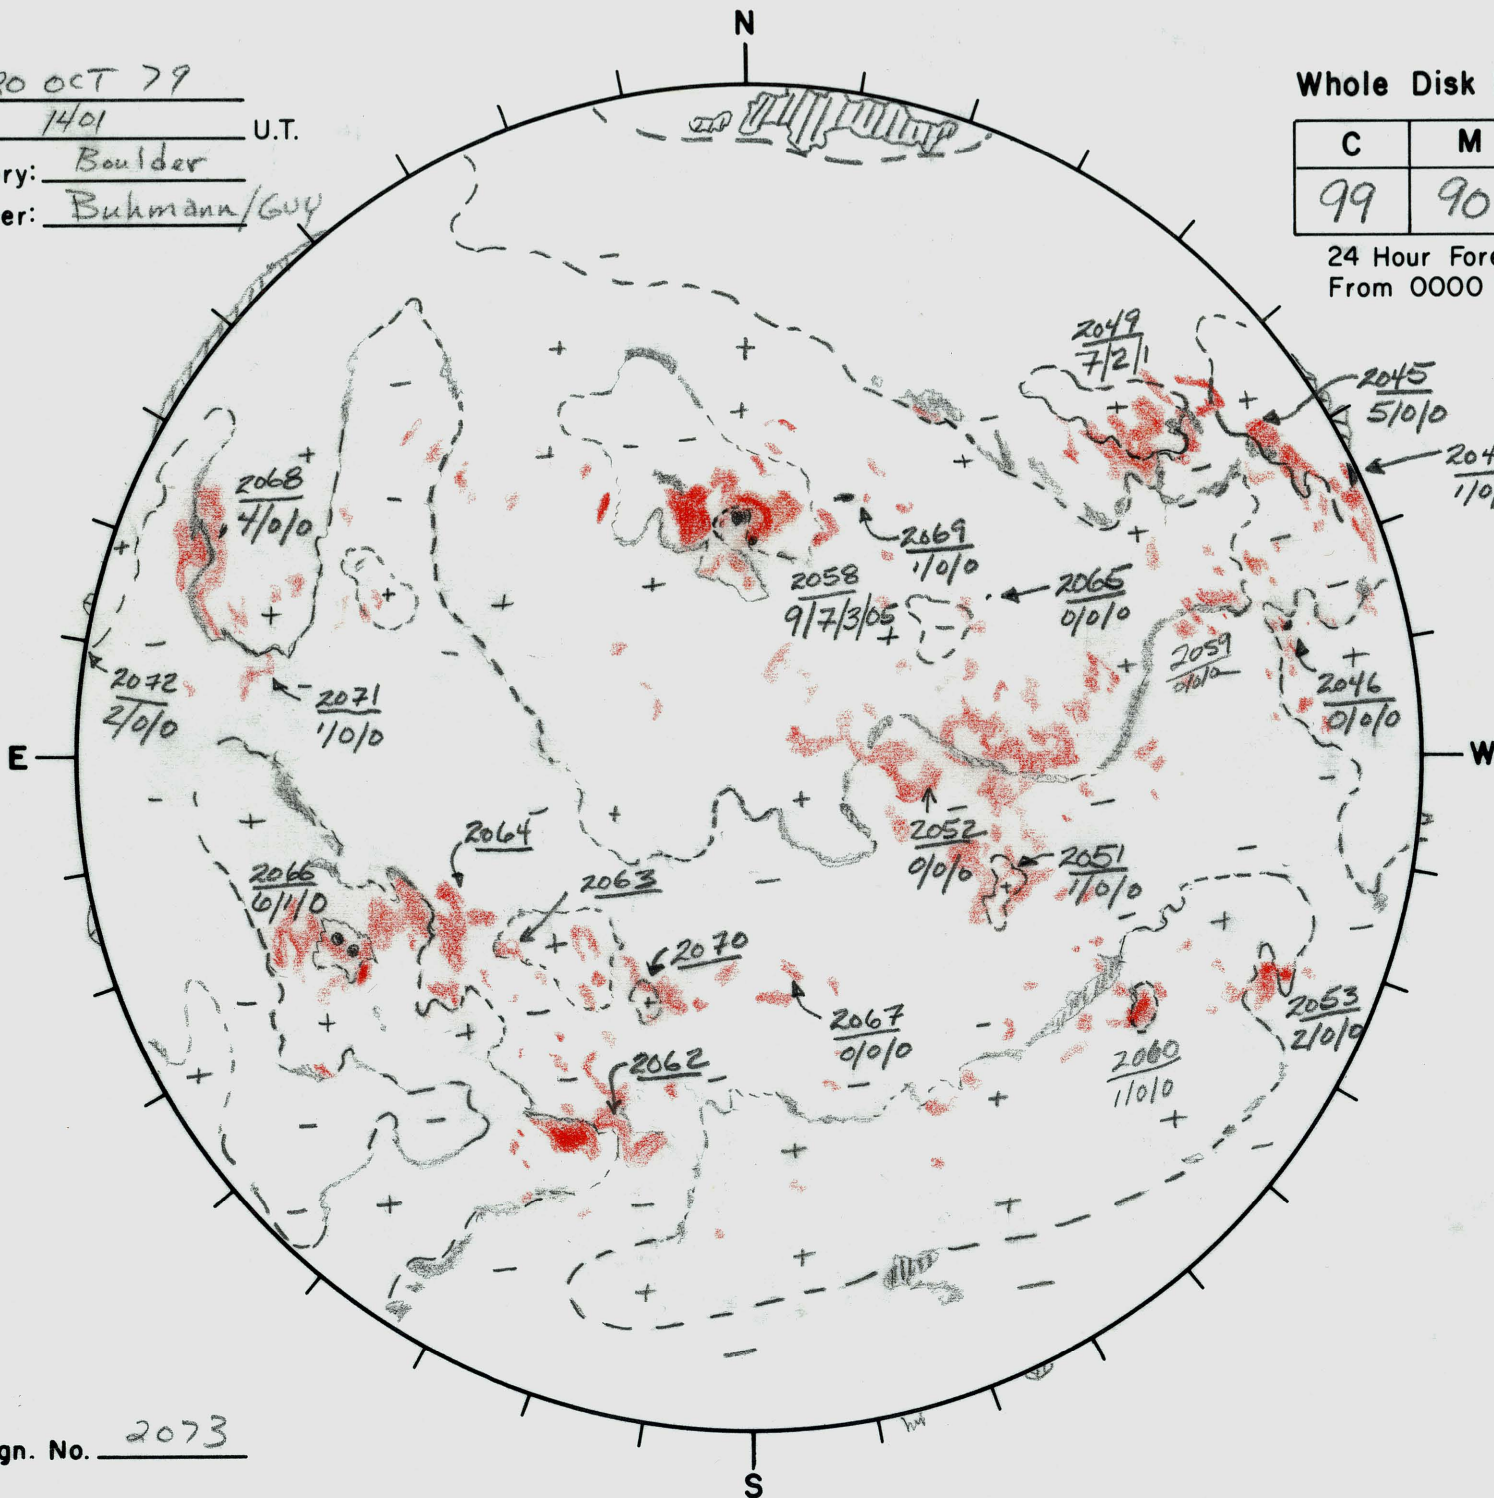

Date: 20 OCT 79
 Time: 1401 U.T.
 Observatory: Boulder
 Forecaster: Buhmann/Guy

Whole Disk Forecast

C	M	X
99	90	40

05

24 Hour Forecast
 From 0000 U.T. to 0000 U.T.

Next Rgn. No. 2073

L† 180.3
 B† +5.4