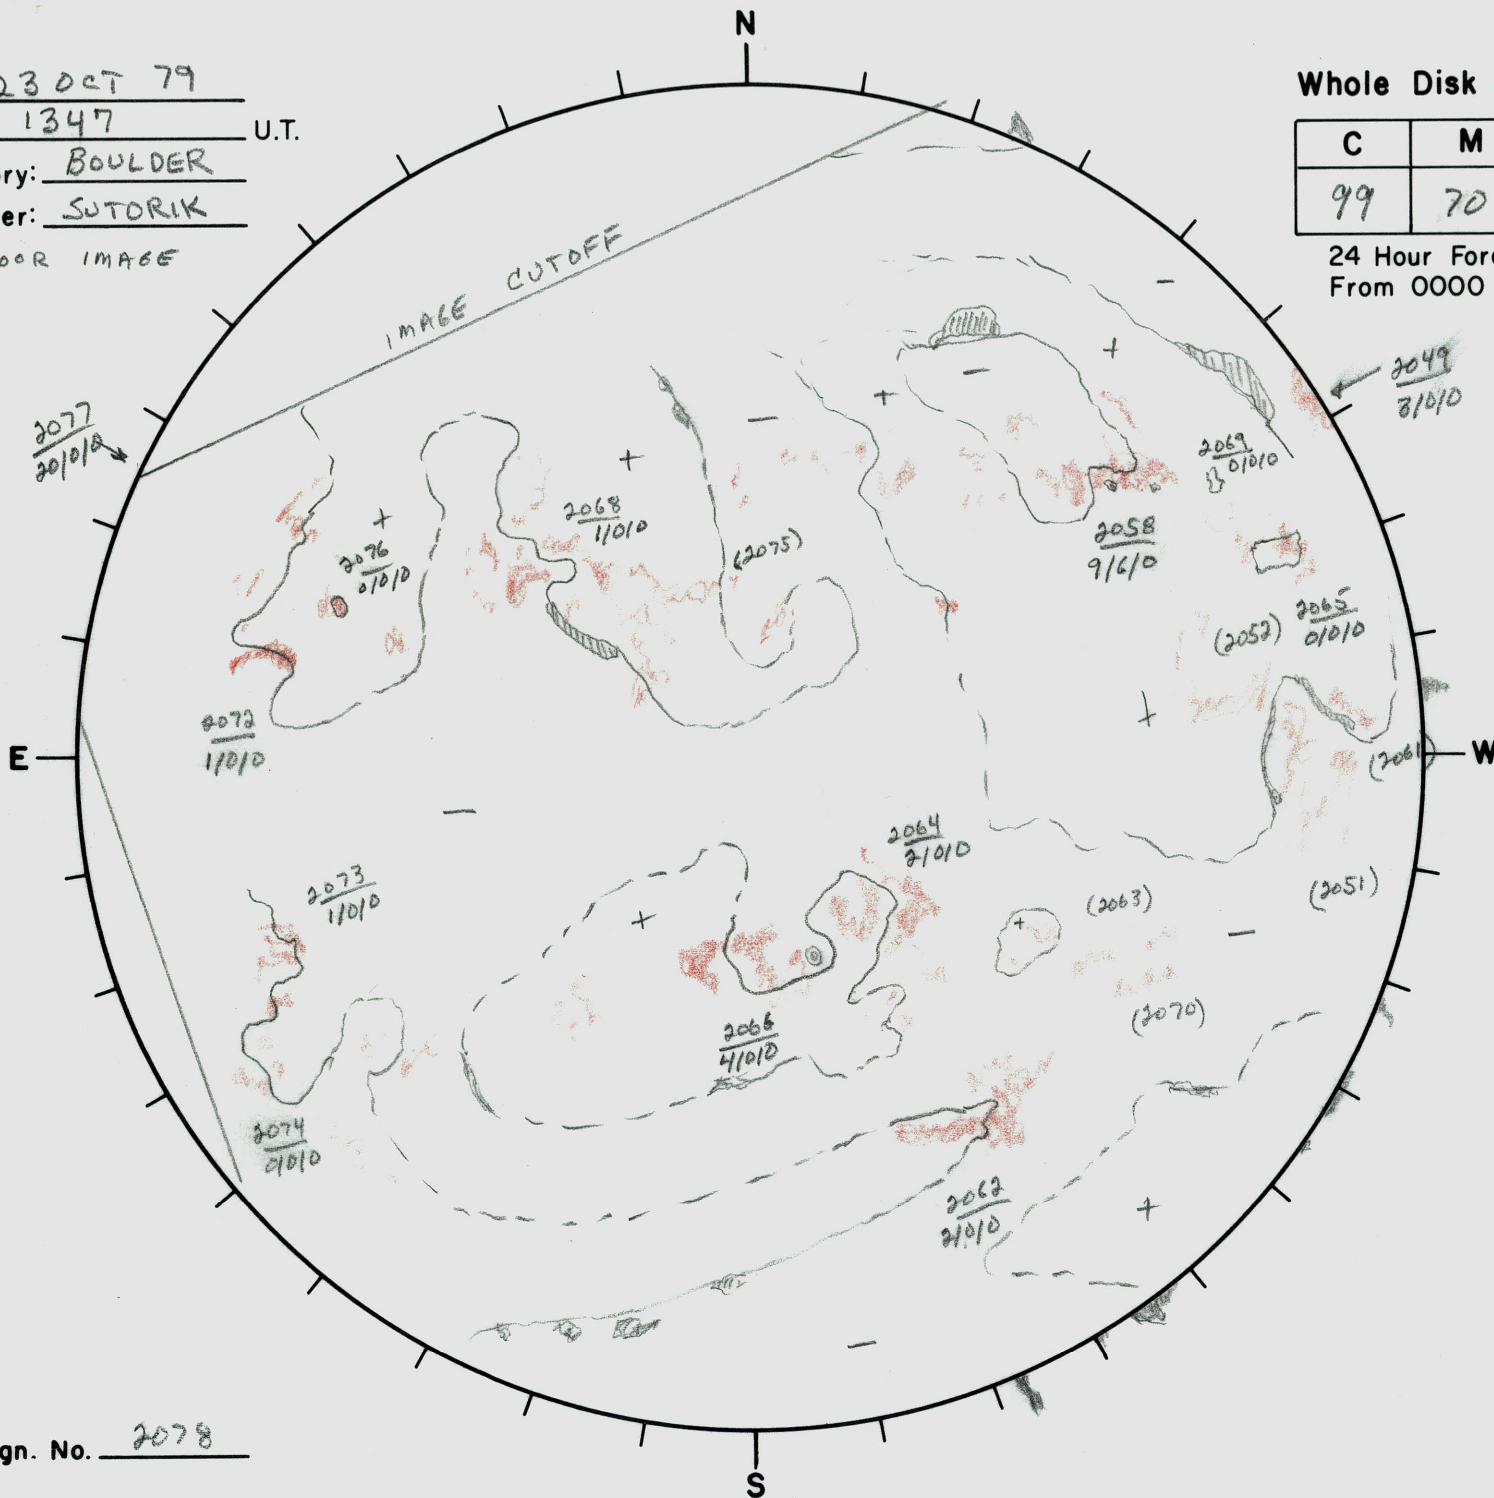

Date: 23 OCT 79  
 Time: 1347 U.T.  
 Observatory: BOULDER  
 Forecaster: SUTORIK  
 VERY POOR IMAGE

Whole Disk Forecast

C	M	X
99	70	10

24 Hour Forecast  
 From 0000 U.T. to 0000 U.T.

Next Rgn. No. 2078

L<sub>t</sub> 140°  
 B<sub>t</sub> +5°