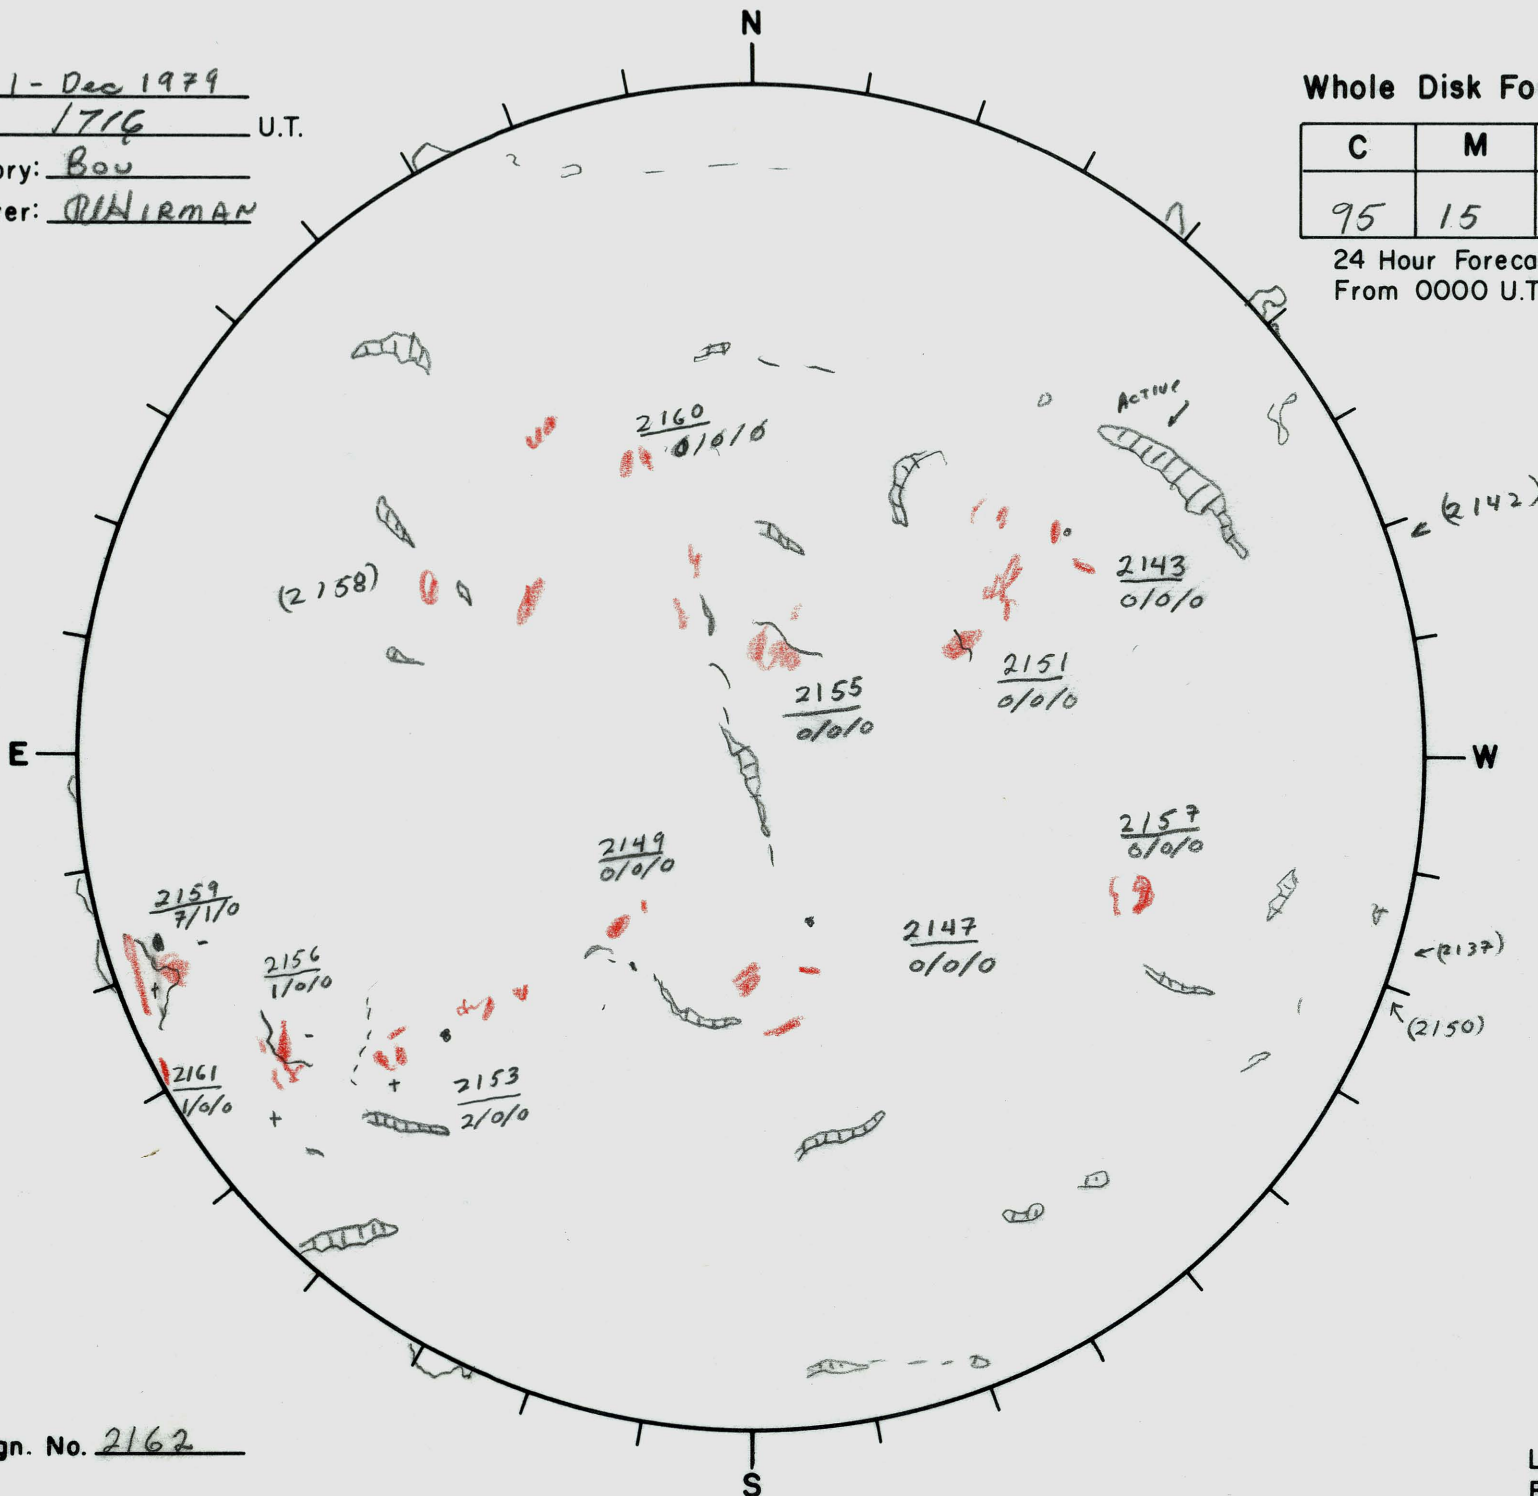

Date: 1-Dec 1979  
 Time: 1716 U.T.  
 Observatory: Bou  
 Forecaster: QUAIRMAN

Whole Disk Forecast

C	M	X
95	15	01

24 Hour Forecast  
 From 0000 U.T. to 0000 U.T.

Next Rgn. No. 2162

L† 346  
 B† .8