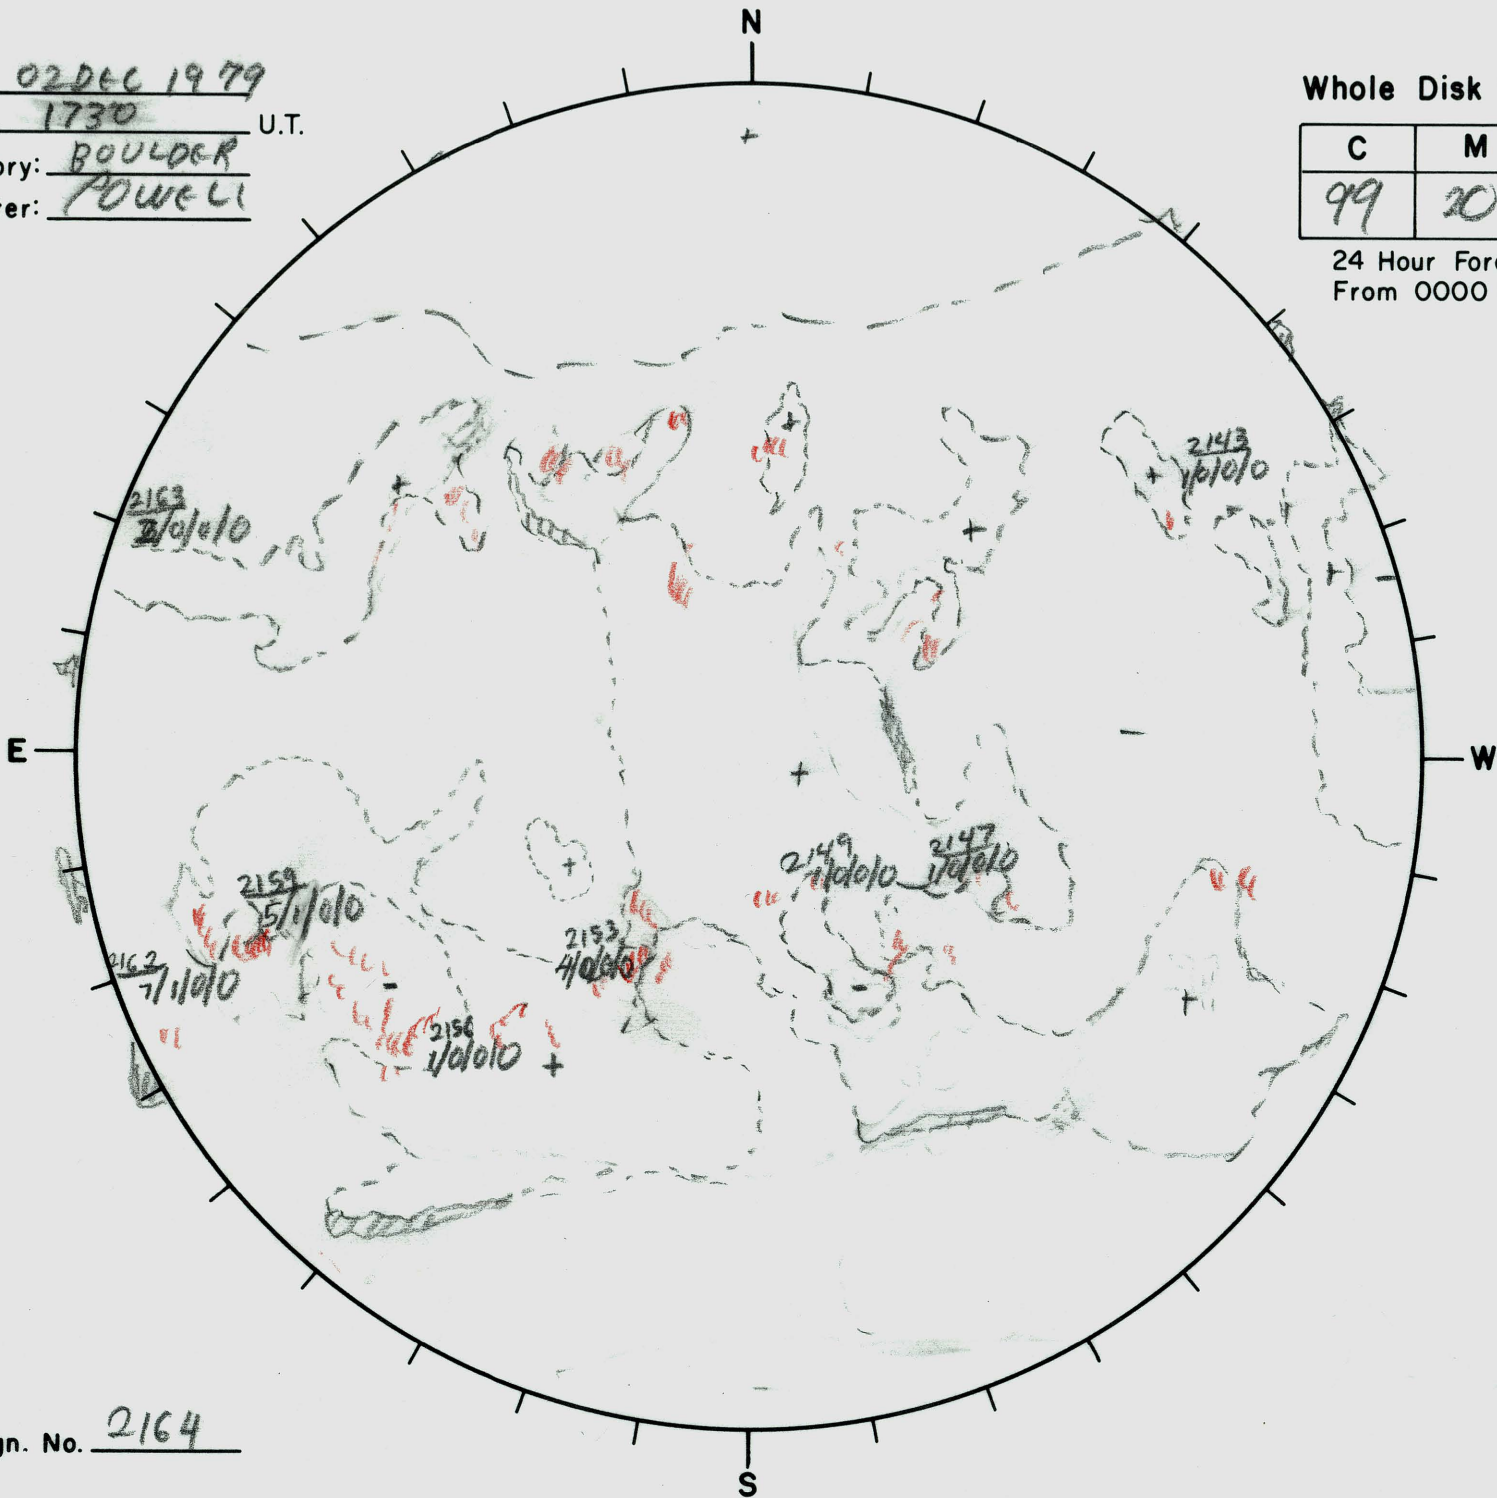

Date: 02 DEC 1979  
 Time: 1730 U.T.  
 Observatory: BOULDER  
 Forecaster: POWELL

VERY  
 POOR  
 PHOTO

Whole Disk Forecast

C	M	X
99	20	01 01

24 Hour Forecast  
 From 0000 U.T. to 0000 U.T.

Next Rgn. No. 2164

L<sub>t</sub> 332.5  
 B<sub>t</sub> +71