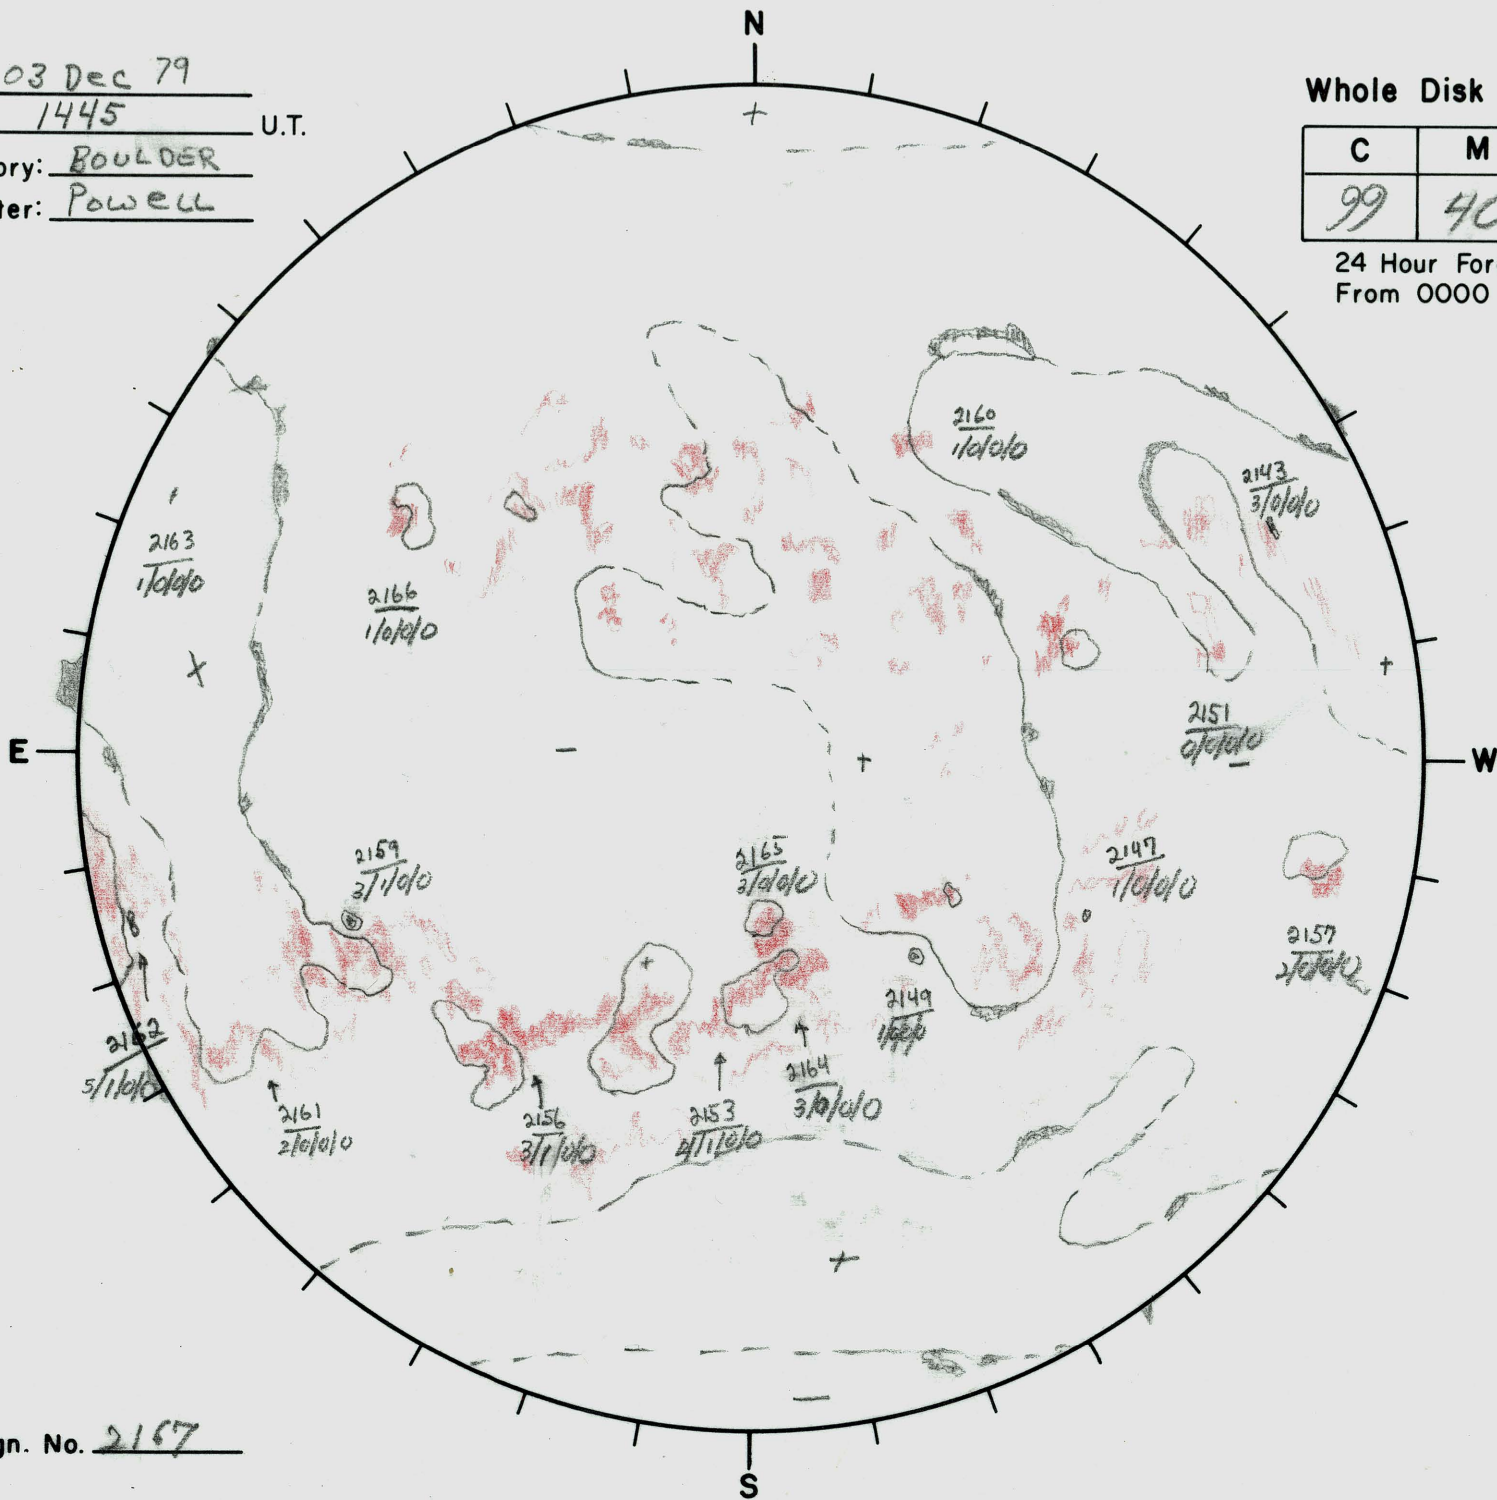

Date: 03 Dec 79
 Time: 1445 U.T.
 Observatory: BOULDER
 Forecaster: POWELL

Whole Disk Forecast

C	M	X	P
99	40	01	01

24 Hour Forecast
 From 0000 U.T. to 0000 U.T.

Next Rgn. No. 2167

L† 319°
 B† +1°