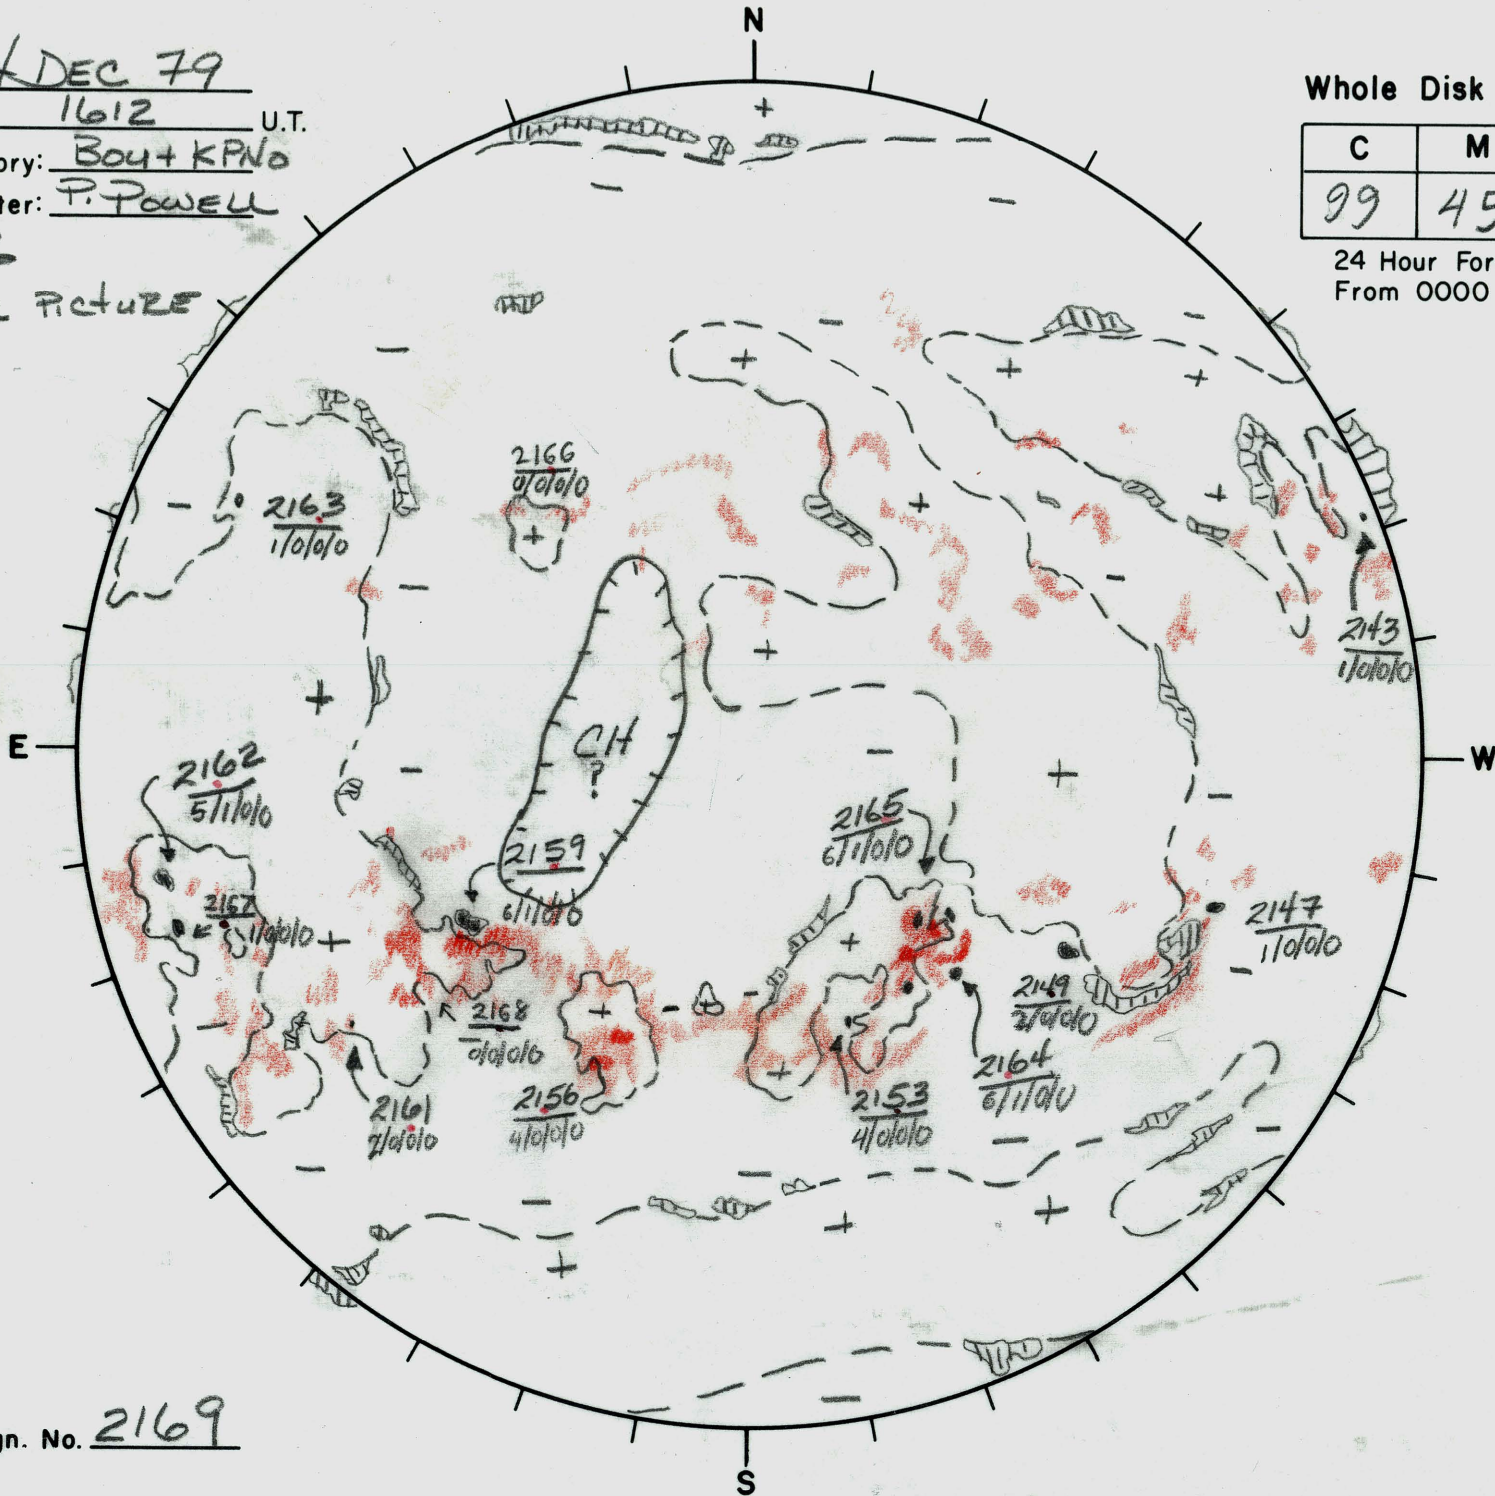

Date: 4 DEC 79
 Time: 1612 U.T.
 Observatory: BOU + KPNO
 Forecaster: P. POWELL

JEG
POOR PICTURE

Whole Disk Forecast

C	M	X	P
99	45	01	01

24 Hour Forecast
 From 0000 U.T. to 0000 U.T.

Next Rgn. No. 2169

L_t _____
 B_t _____