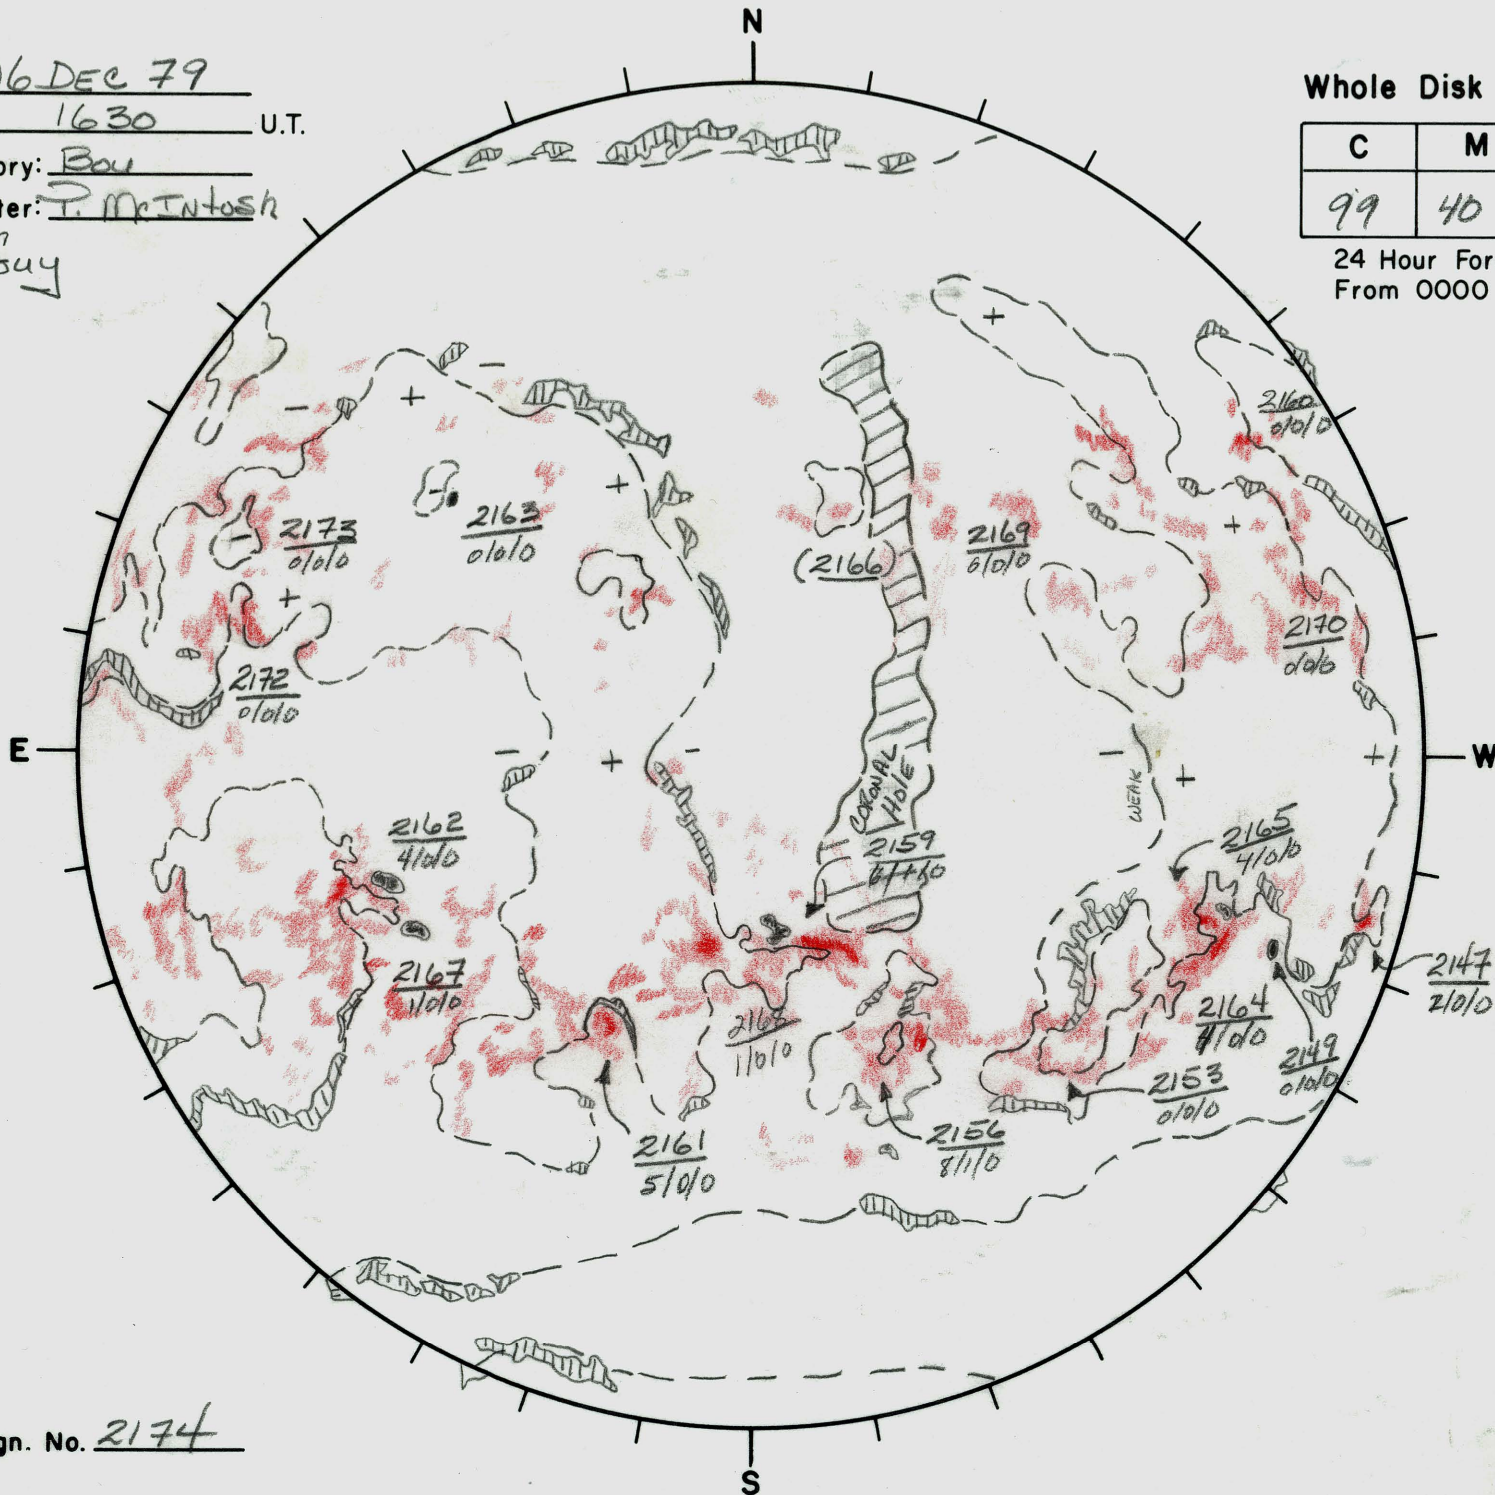

Date: 06 DEC 79
 Time: 1630 U.T.
 Observatory: Bou
 Forecaster: T. McIntosh

Guy

Whole Disk Forecast

C	M	X
99	40	01

24 Hour Forecast
 From 0000 U.T. to 0000 U.T.

Next Rgn. No. 2174

L_t 278.0
 B_t +0.2