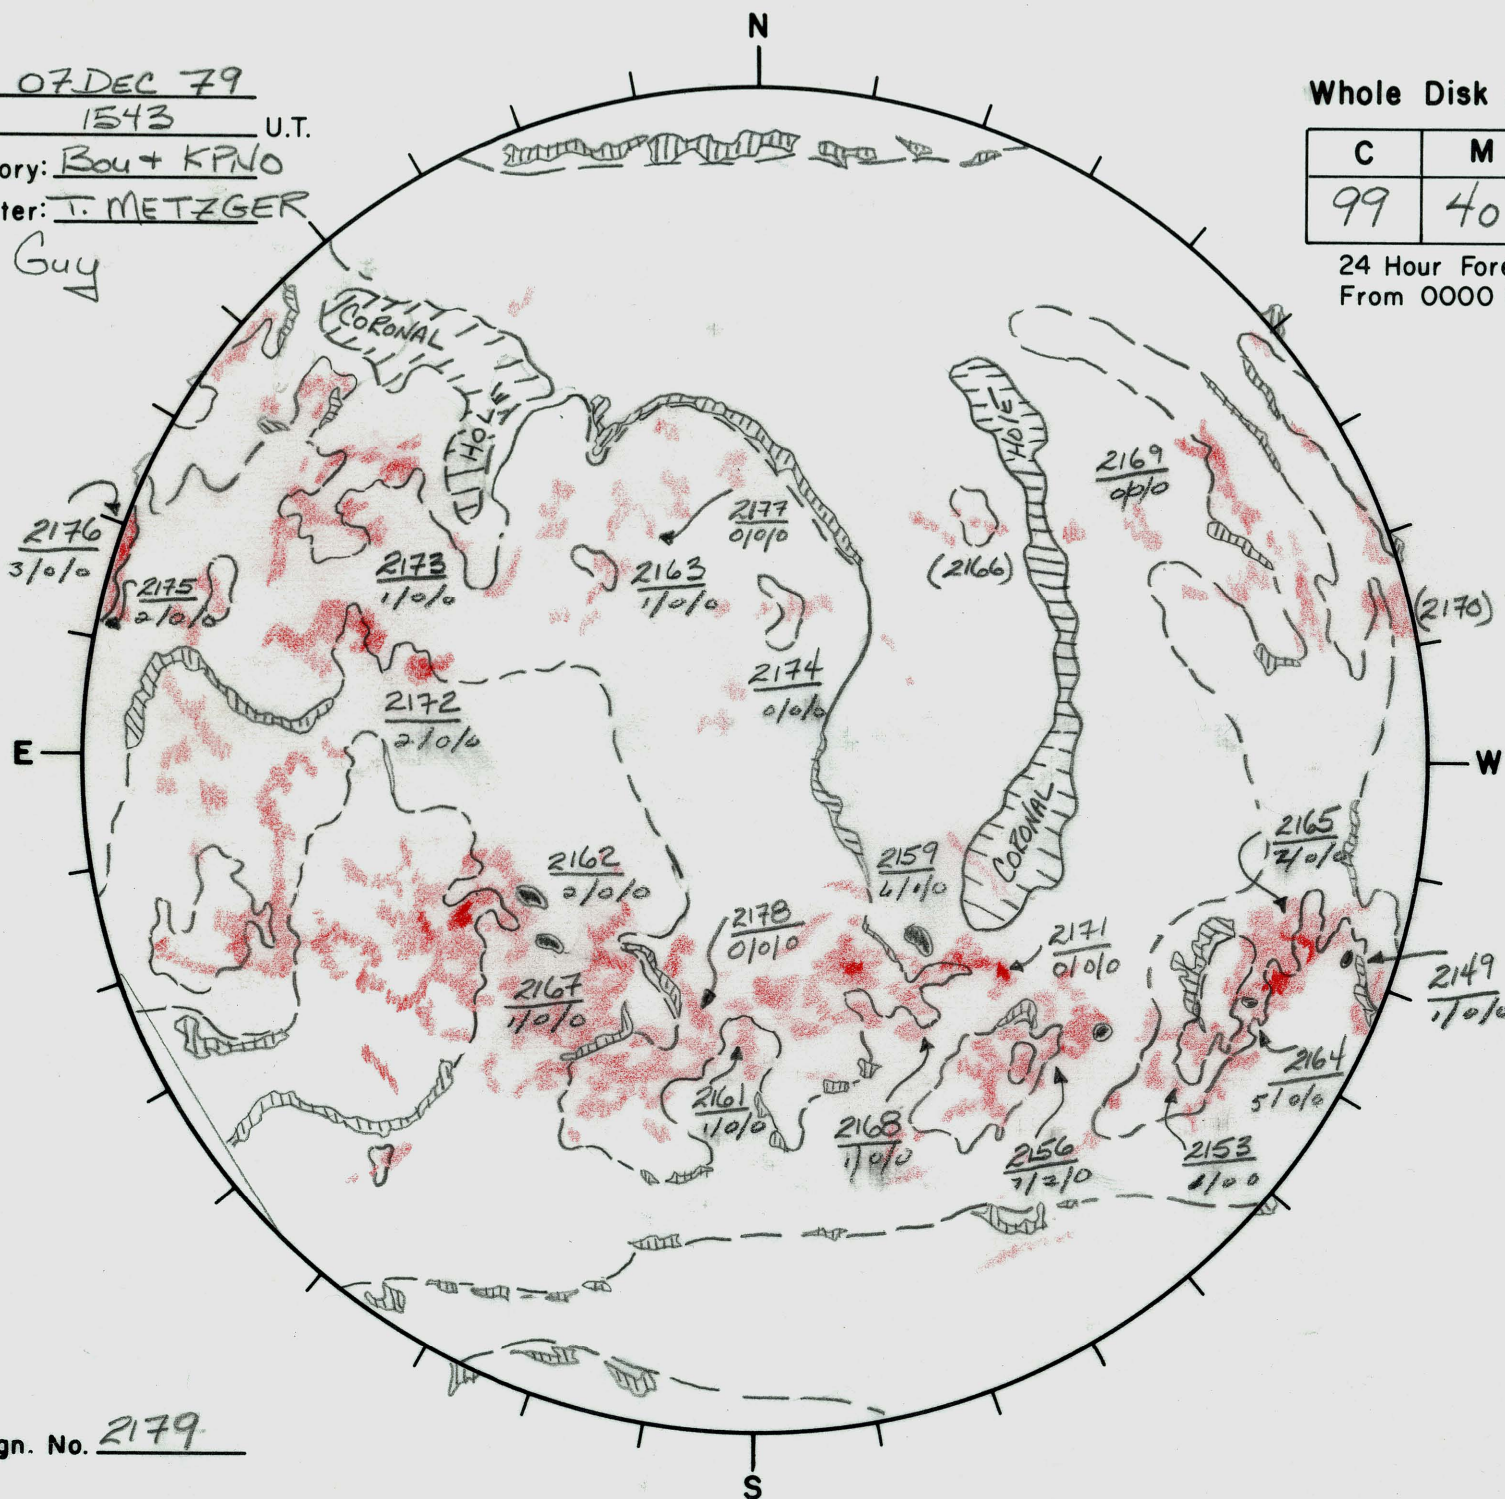

PHD

Date: 07 DEC 79
Time: 1543 U.T.
Observatory: Bou + KPNO
Forecaster: T. METZGER

Guy

Whole Disk Forecast

C	M	X
99	40	01

01

24 Hour Forecast
From 0000 U.T. to 0000 U.T.

Next Rgn. No. 2179

L_t 266.0
B_t 0.0