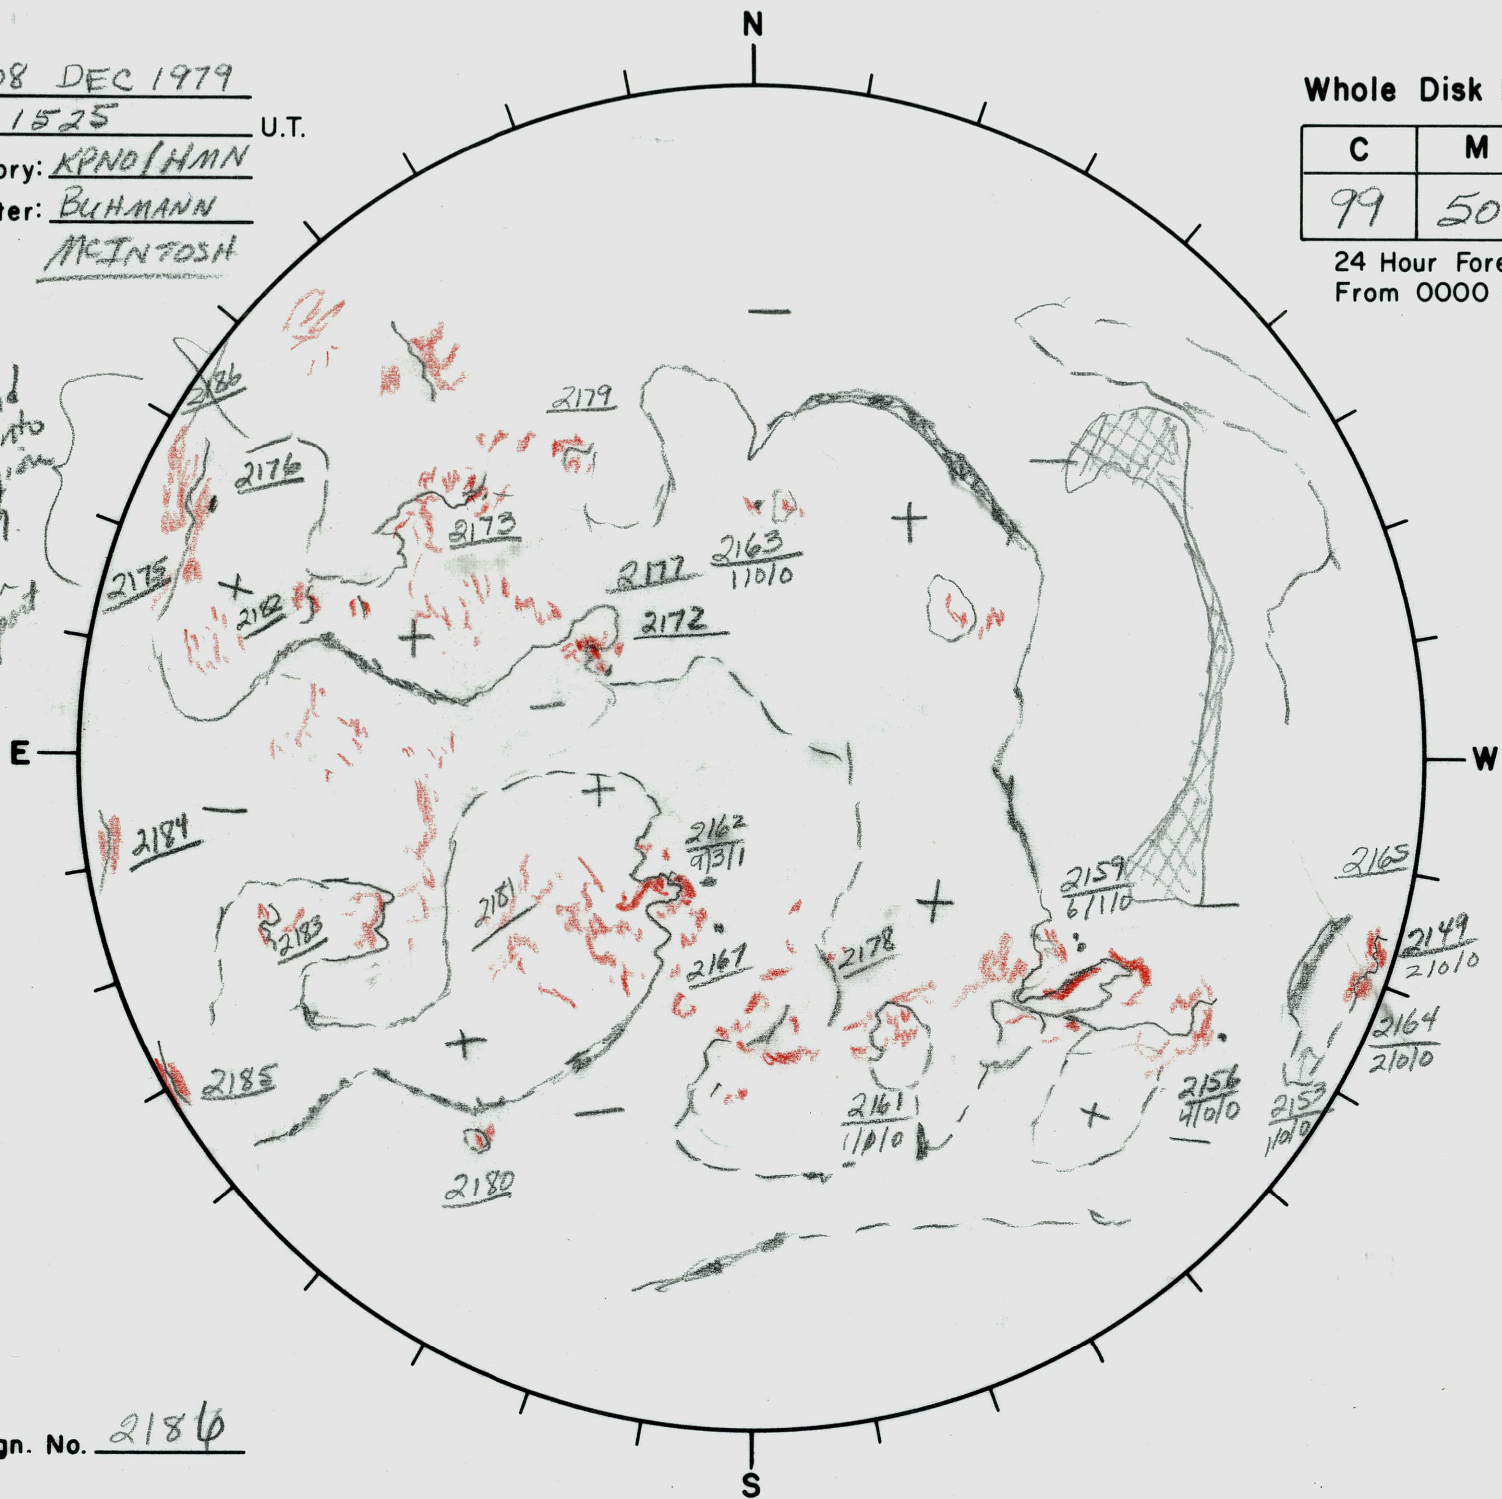

Date: 08 DEC 1979
 Time: 1525 U.T.
 Observatory: KPND/HMN
 Forecaster: BUHMANN
MCINTOSH

Whole Disk Forecast

C	M	X	P
99	50	05	01

24 Hour Forecast
 From 0000 U.T. to 0000 U.T.

Recommend
 combine into
 single region
 PSM.
 Removed a
 region report

Next Rgn. No. 2186

L_t 252
 B_t -05