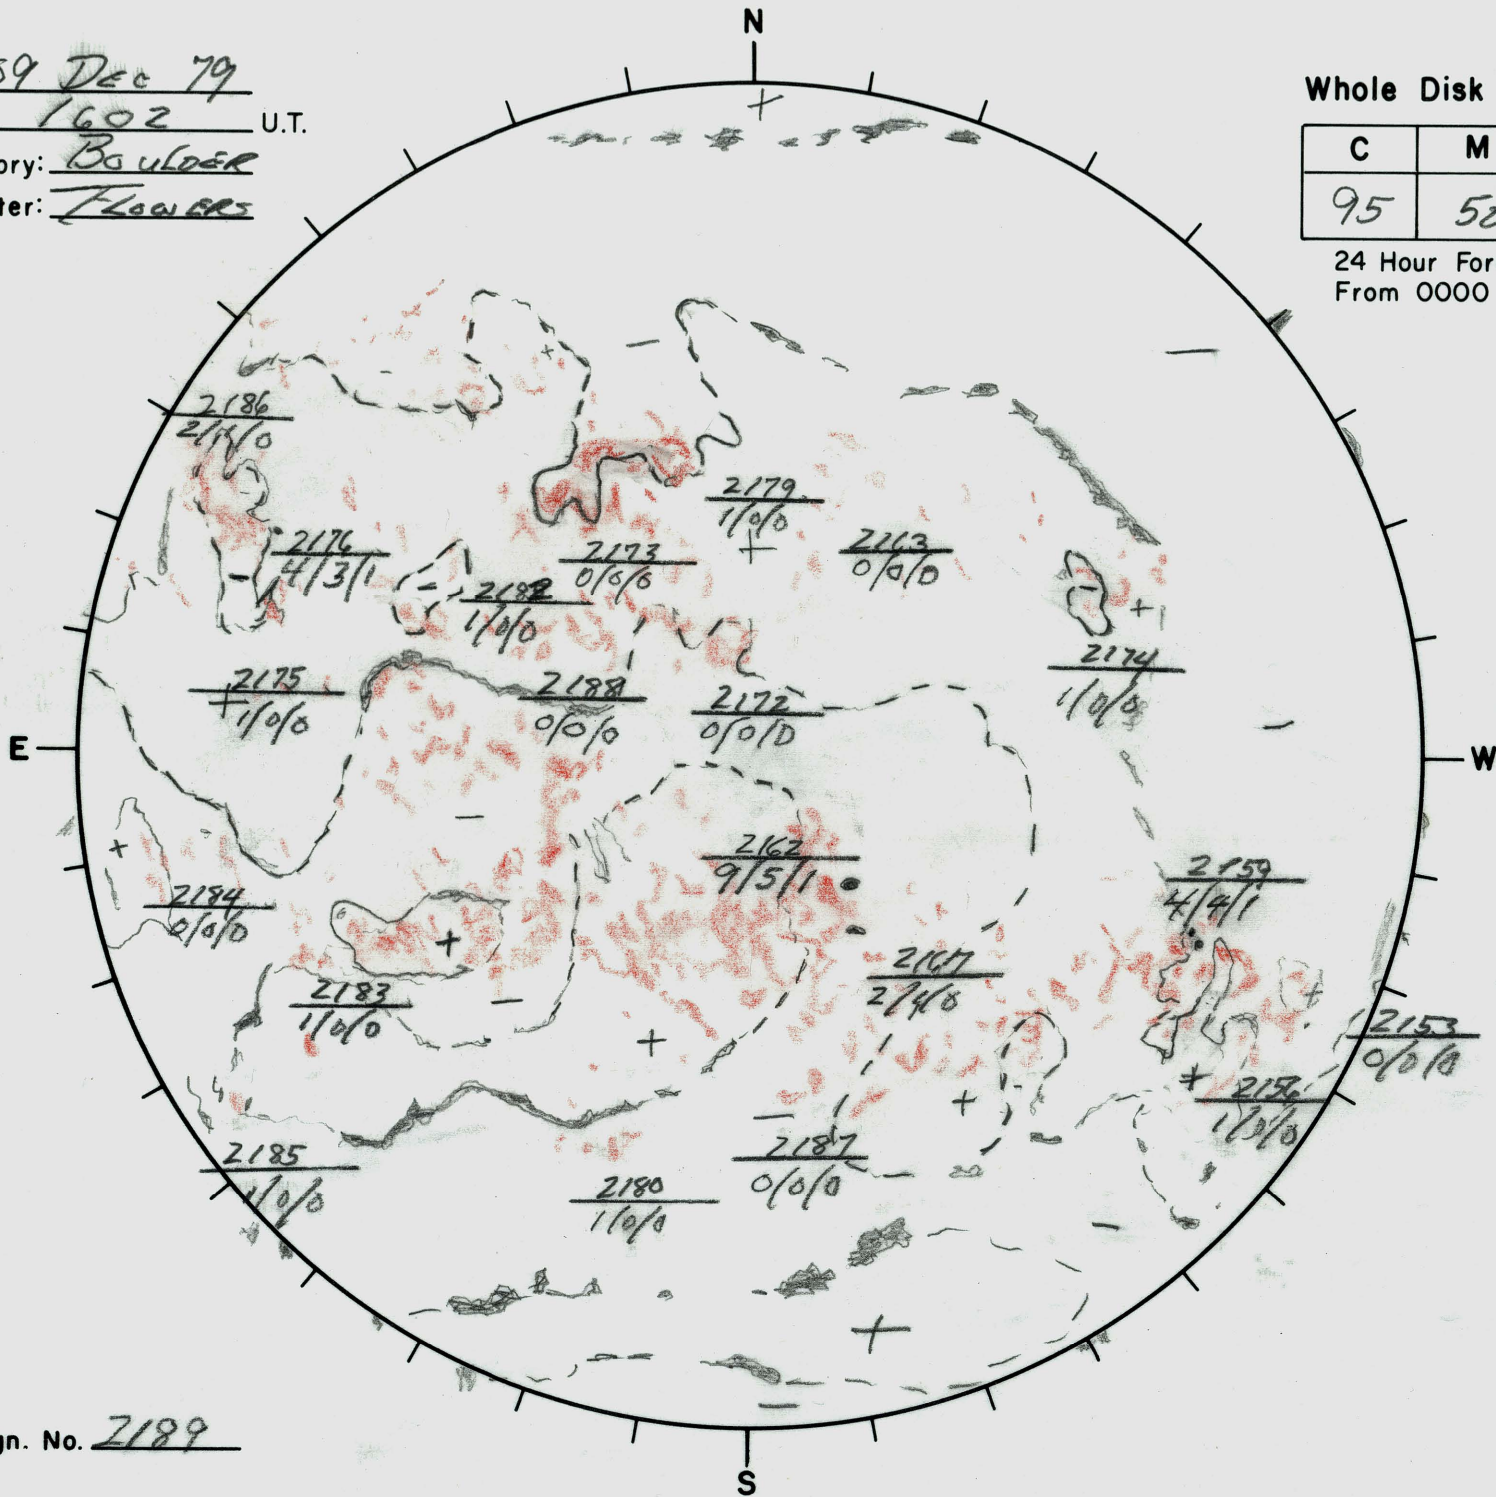

Date: 09 Dec 79  
 Time: 1602 U.T.  
 Observatory: BOULDER  
 Forecaster: FLOWERS

Whole Disk Forecast

C	M	X
95	50	05

24 Hour Forecast  
 From 0000 U.T. to 0000 U.T.

Next Rgn. No. 2189

L† 239  
 B† 7el