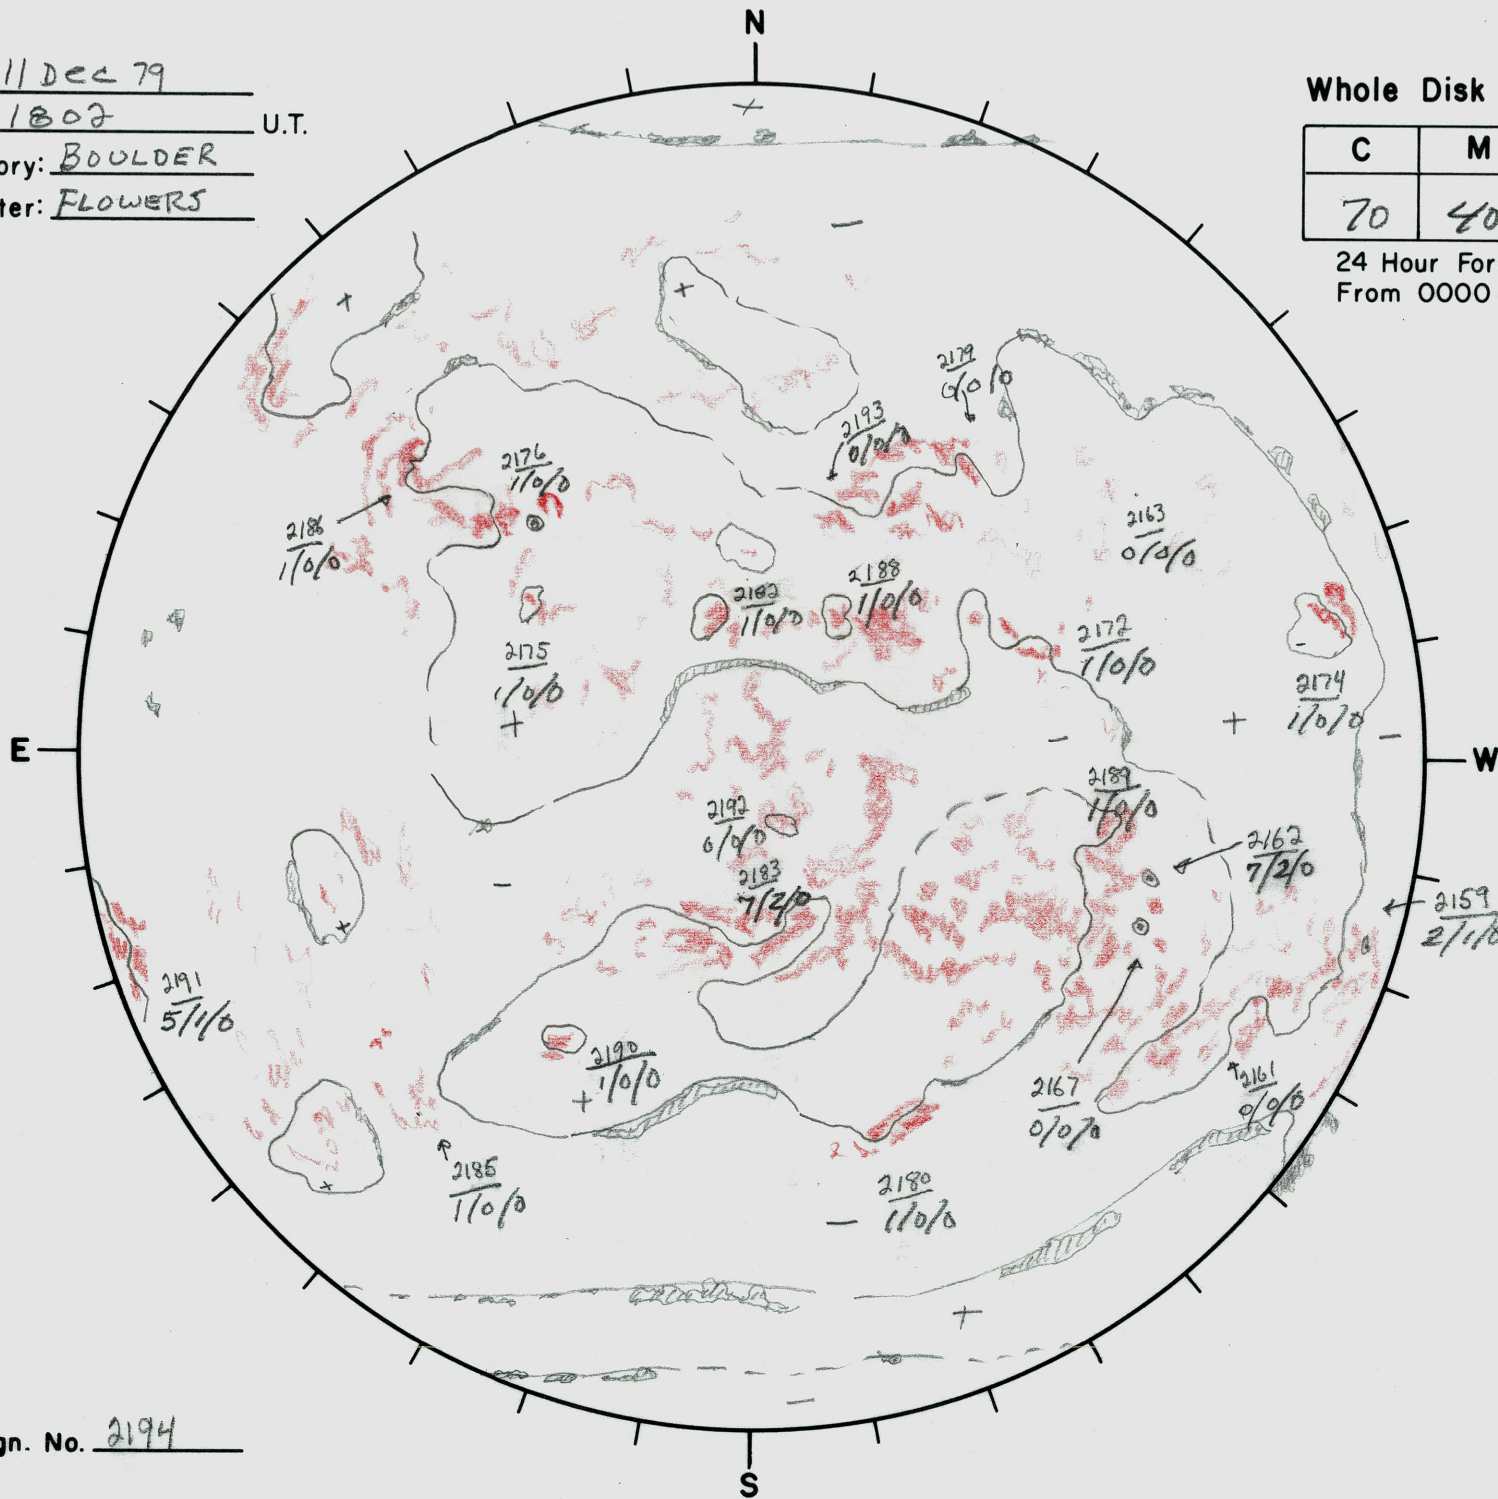

Date: 11 Dec 79
 Time: 1802 U.T.
 Observatory: BOULDER
 Forecaster: FLOWERS

Whole Disk Forecast

C	M	X
70	40	01

01

24 Hour Forecast
 From 0000 U.T. to 0000 U.T.

Next Rgn. No. 2194

L_t 212°
 B_t ±0°