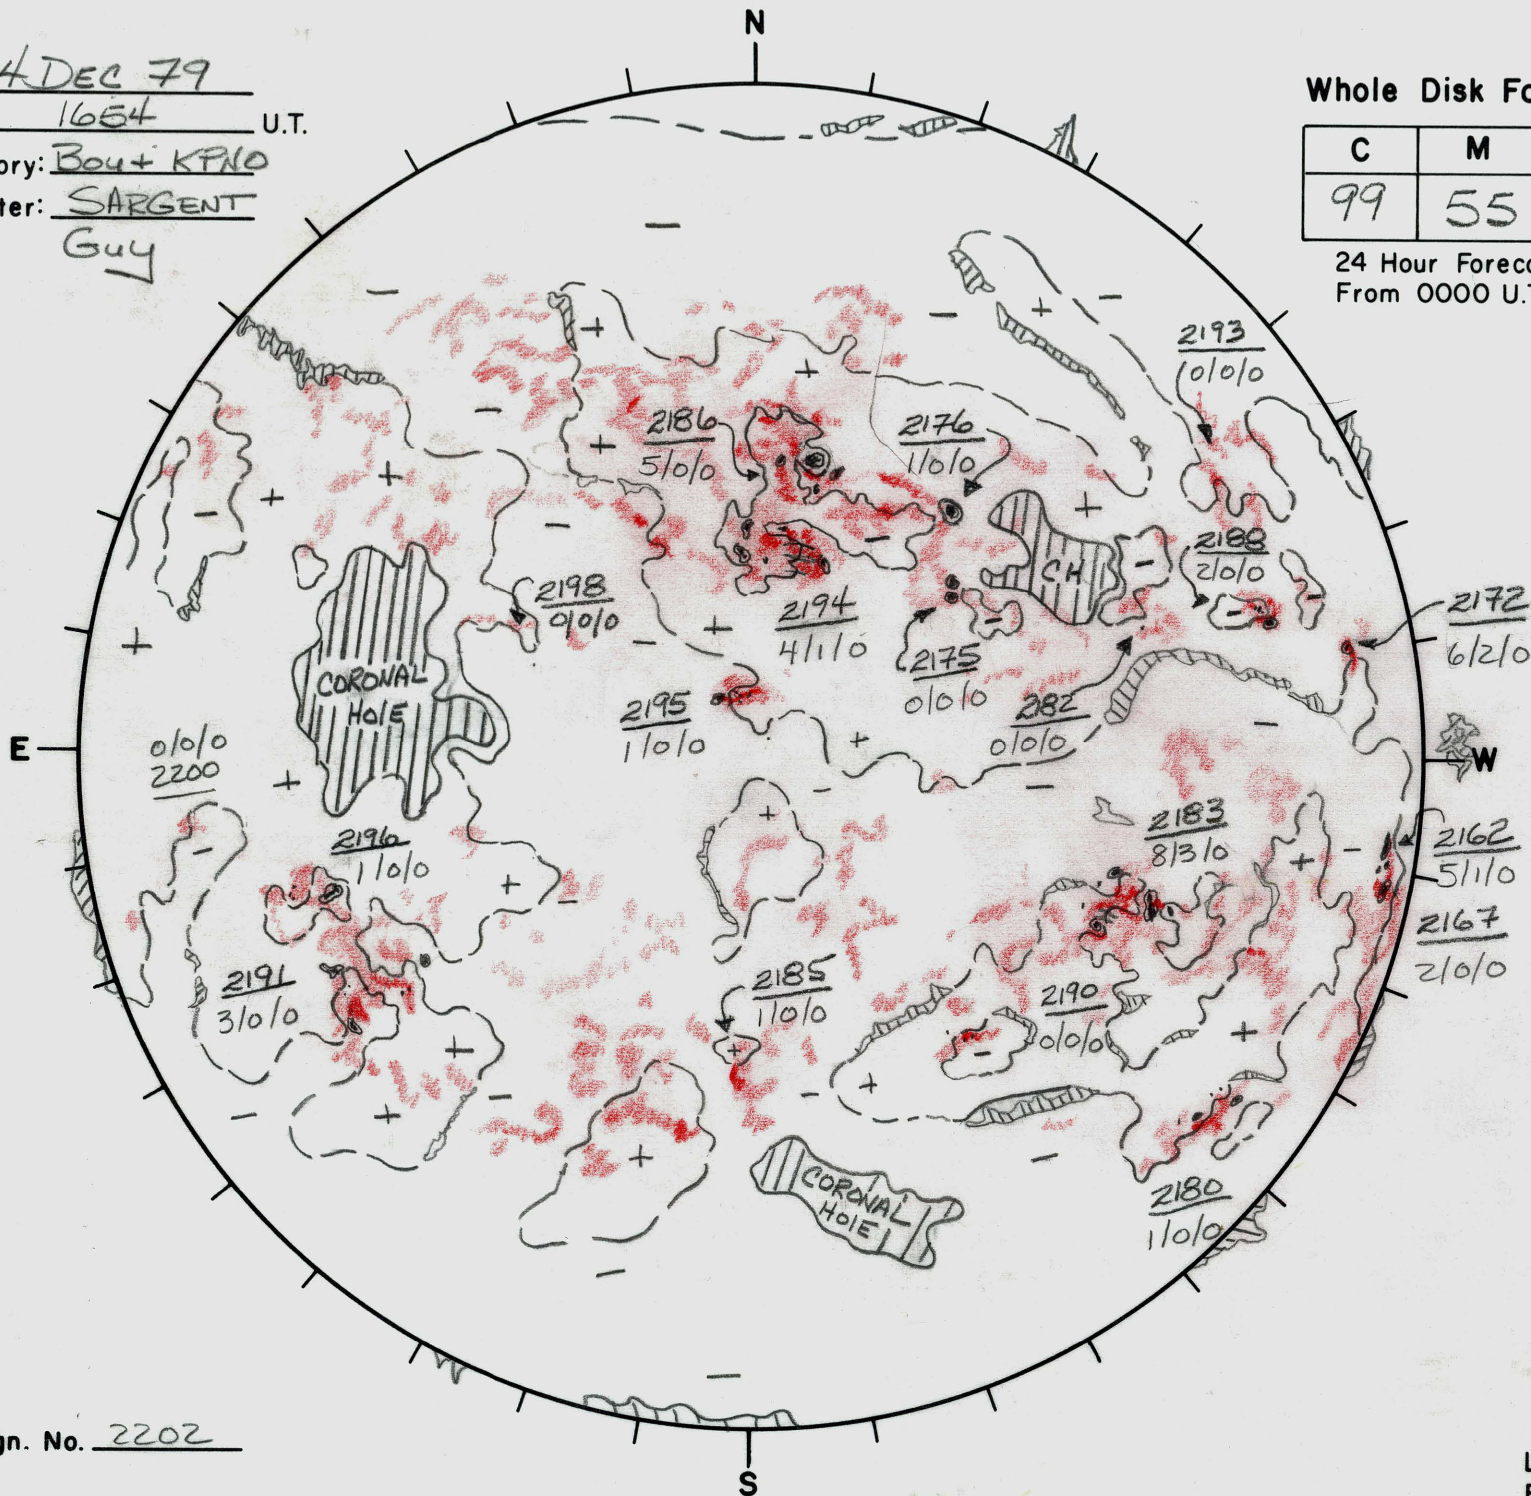

Date: 14 DEC 79
 Time: 1654 U.T.
 Observatory: Bou + KPNO
 Forecaster: SARGENT
Guy

Whole Disk Forecast

C	M	X	P
99	55	01	01

24 Hour Forecast
 From 0000 U.T. to 0000 U.T.

Next Rgn. No. 2202

L_t 174.1
 B_t -8