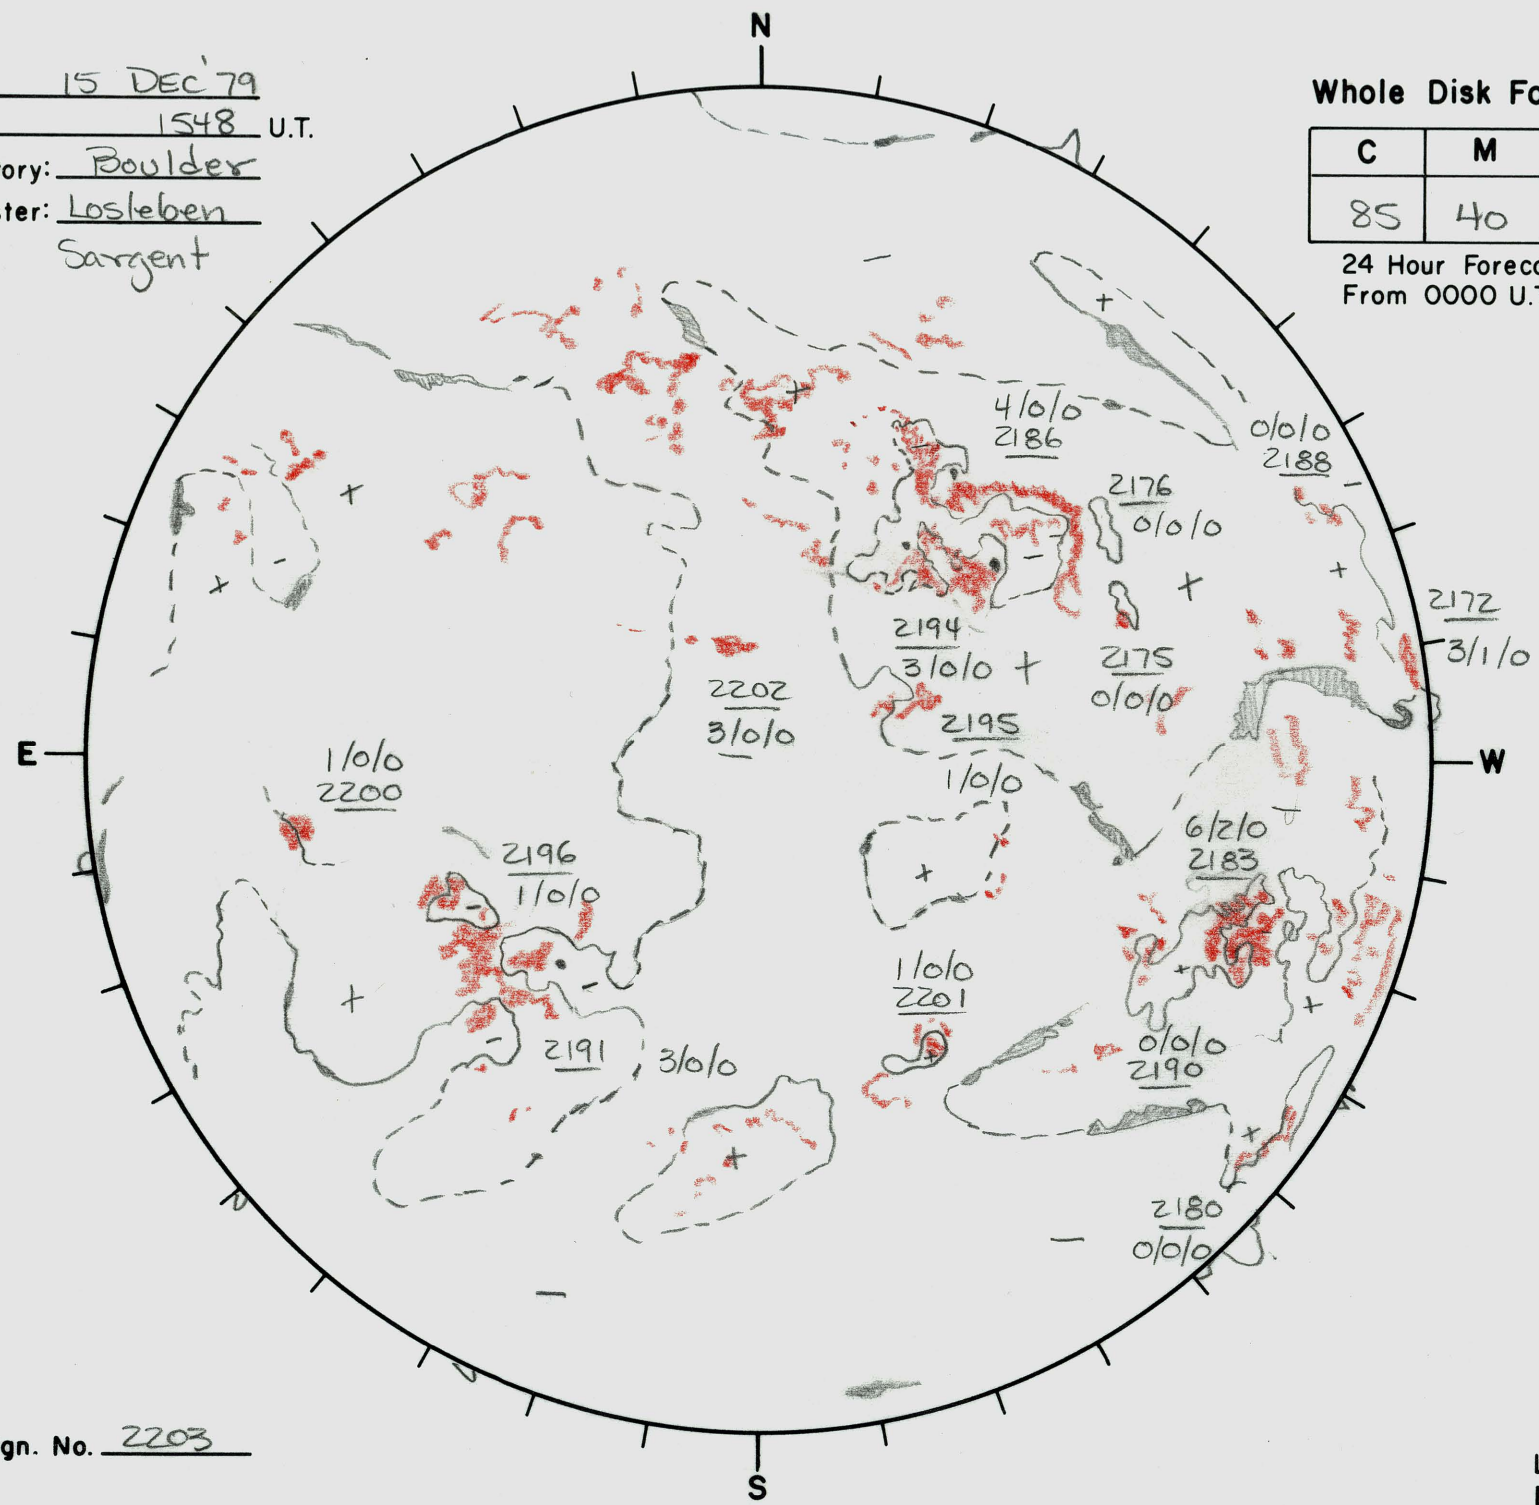

Date: 15 DEC 79
 Time: 1548 U.T.
 Observatory: Boulder
 Forecaster: Losleben
Sargent

Whole Disk Forecast

C	M	X
85	40	01

24 Hour Forecast
 From 0000 U.T. to 0000 U.T.

Next Rgn. No. 2203

L↑ _____
 B↑ _____