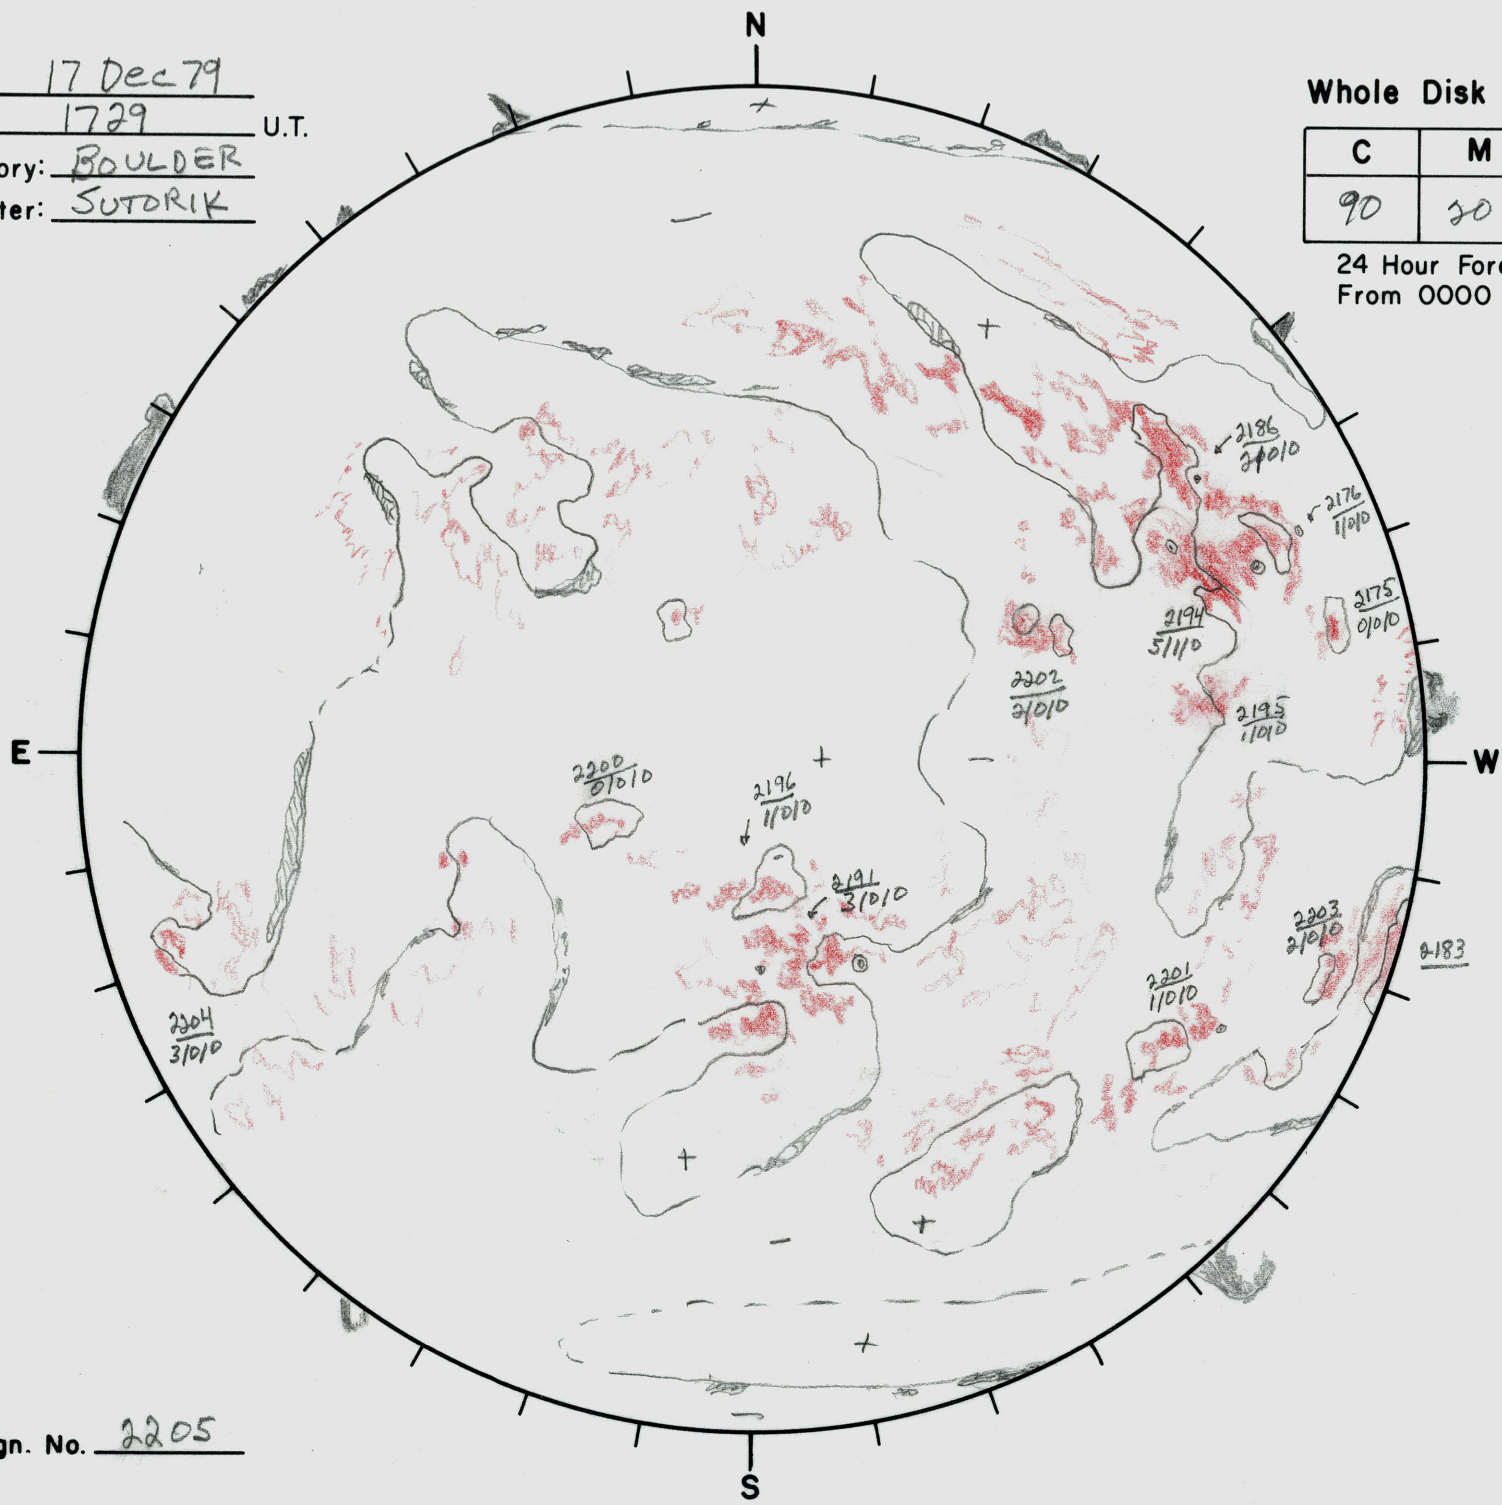

Date: 17 Dec 79
 Time: 1729 U.T.
 Observatory: BOULDER
 Forecaster: SUTORIK

Whole Disk Forecast

C	M	X
90	20	01

24 Hour Forecast
 From 0000 U.T. to 0000 U.T.

Next Rgn. No. 2205

L_t 133°
 B_t -1°