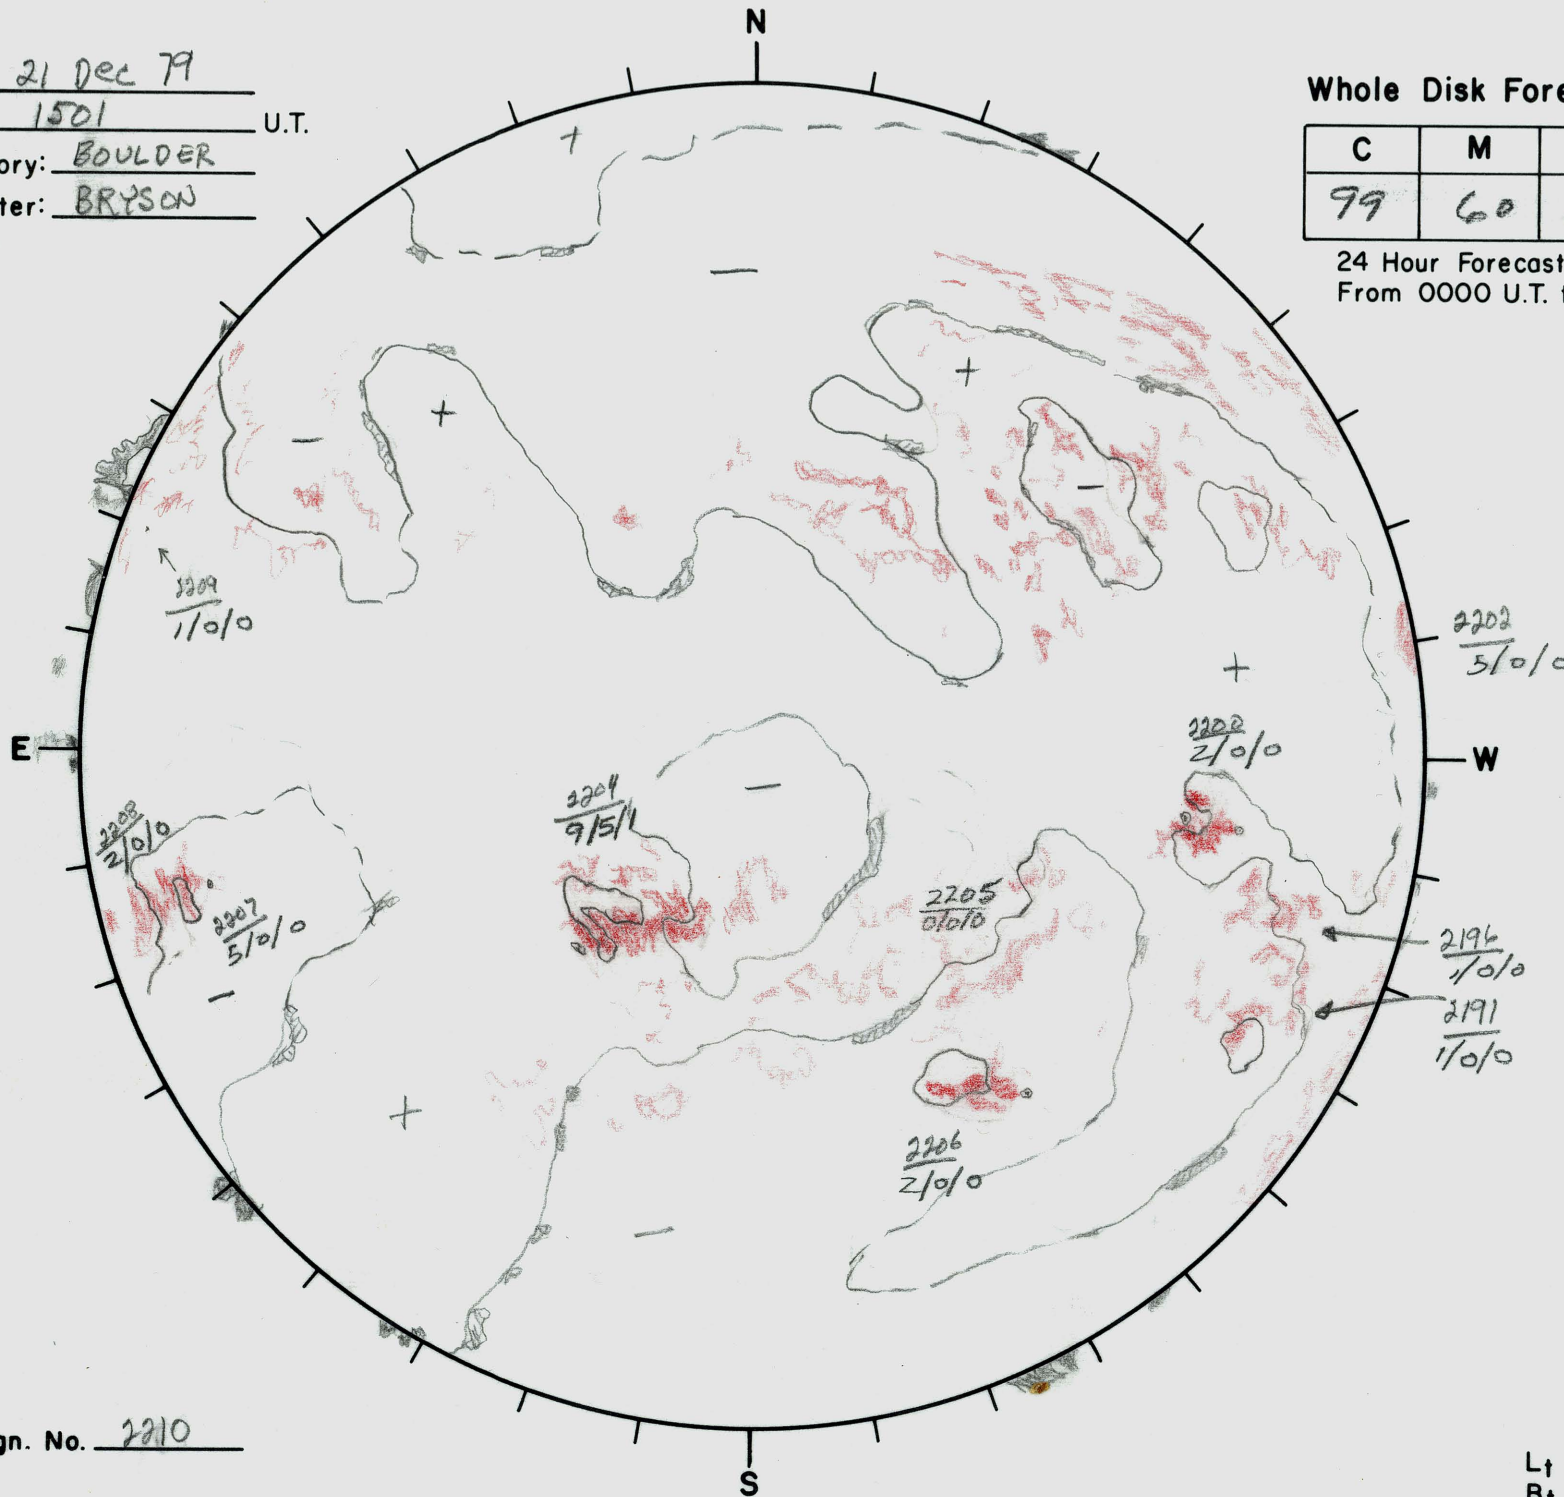

Date: 21 Dec 79
 Time: 1501 U.T.
 Observatory: BOULDER
 Forecaster: BRYSON

Whole Disk Forecast

C	M	X
99	60	15

24 Hour Forecast
 From 0000 U.T. to 0000 U.T.

Next Rgn. No. 2210

L₁ 082°
 B₁ -2°