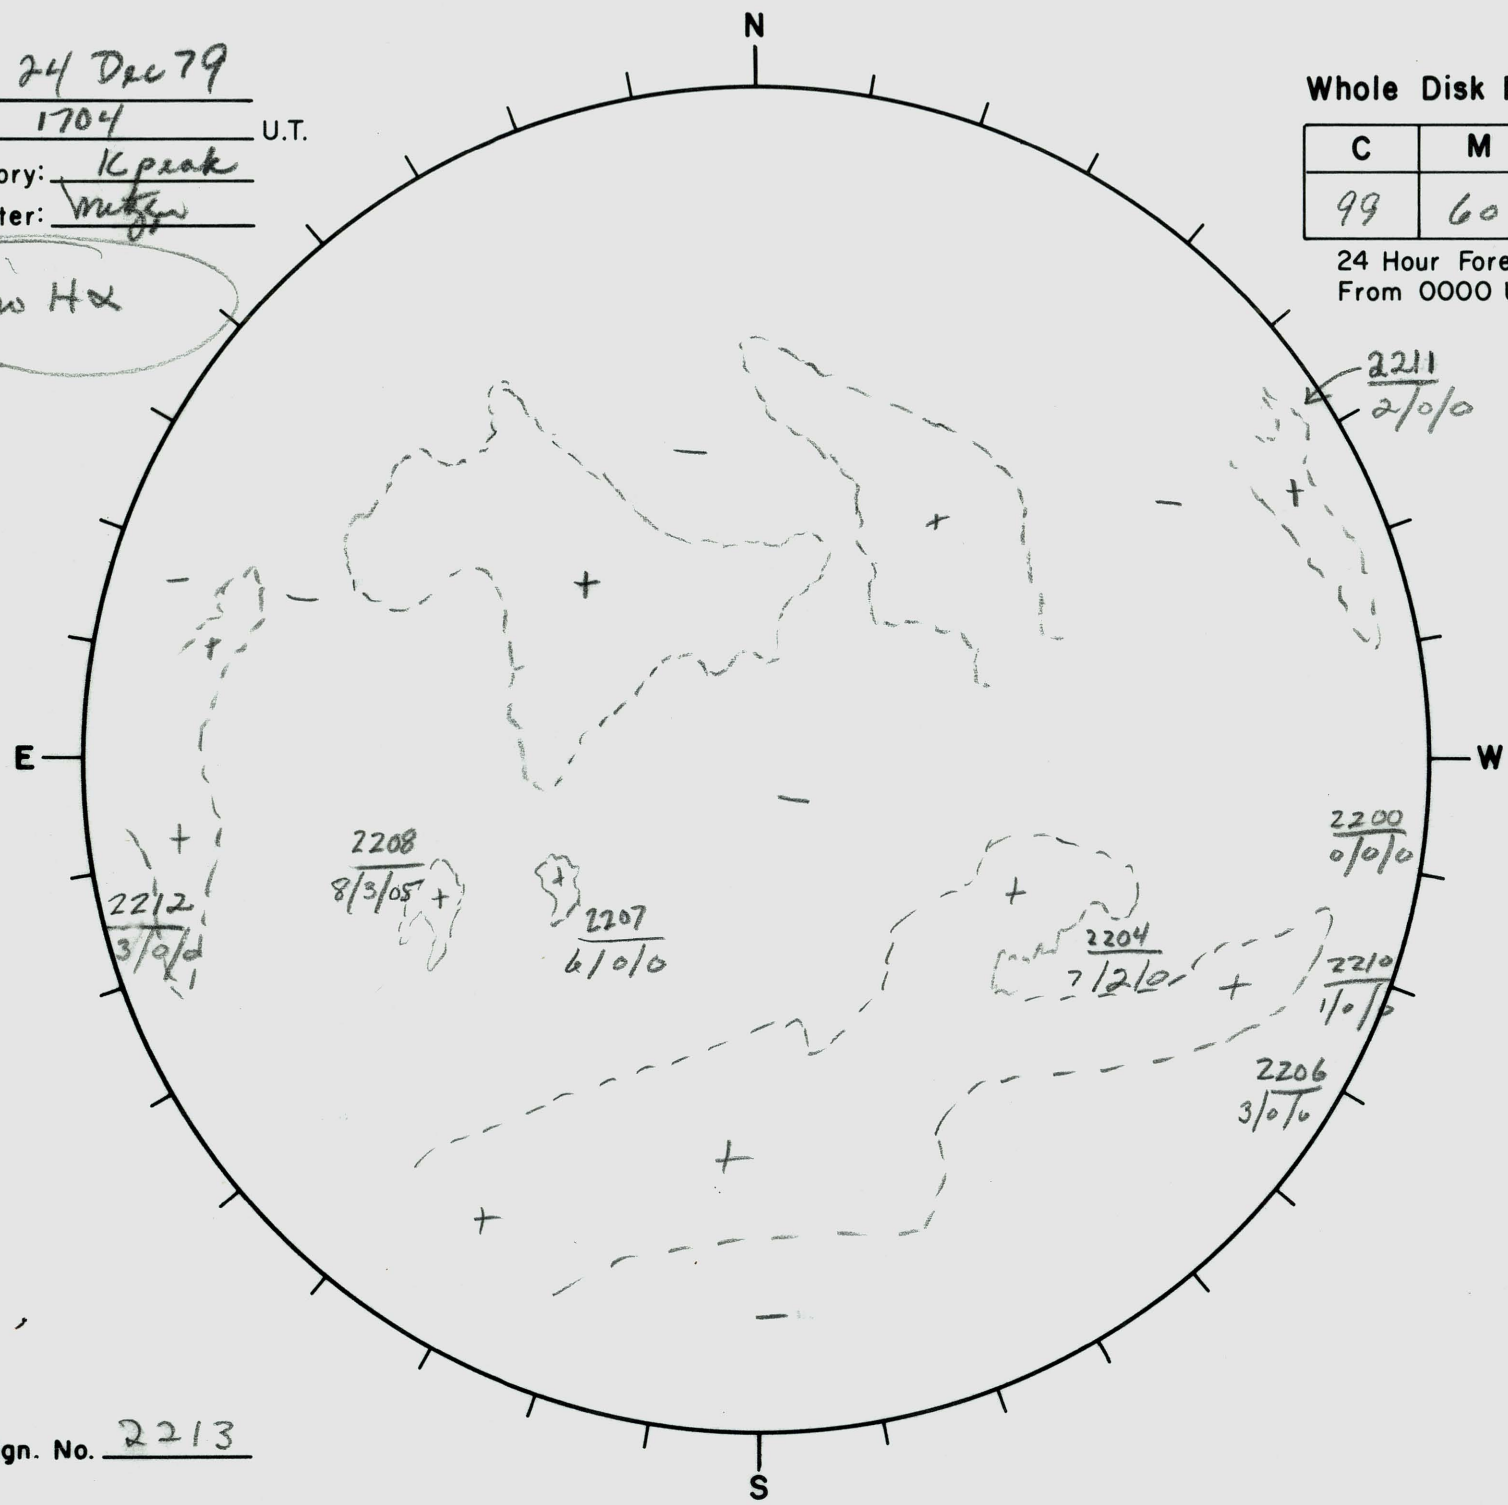

Date: 24 Dec 79  
 Time: 1704 U.T.  
 Observatory: K peak  
 Forecaster: Mutjen

**Whole Disk Forecast**

C	M	X
99	60	05

24 Hour Forecast  
 From 0000 U.T. to 0000 U.T.

No Hx

Next Rgn. No. 2213

L<sub>t</sub> 44.0  
 B<sub>t</sub> -2.1