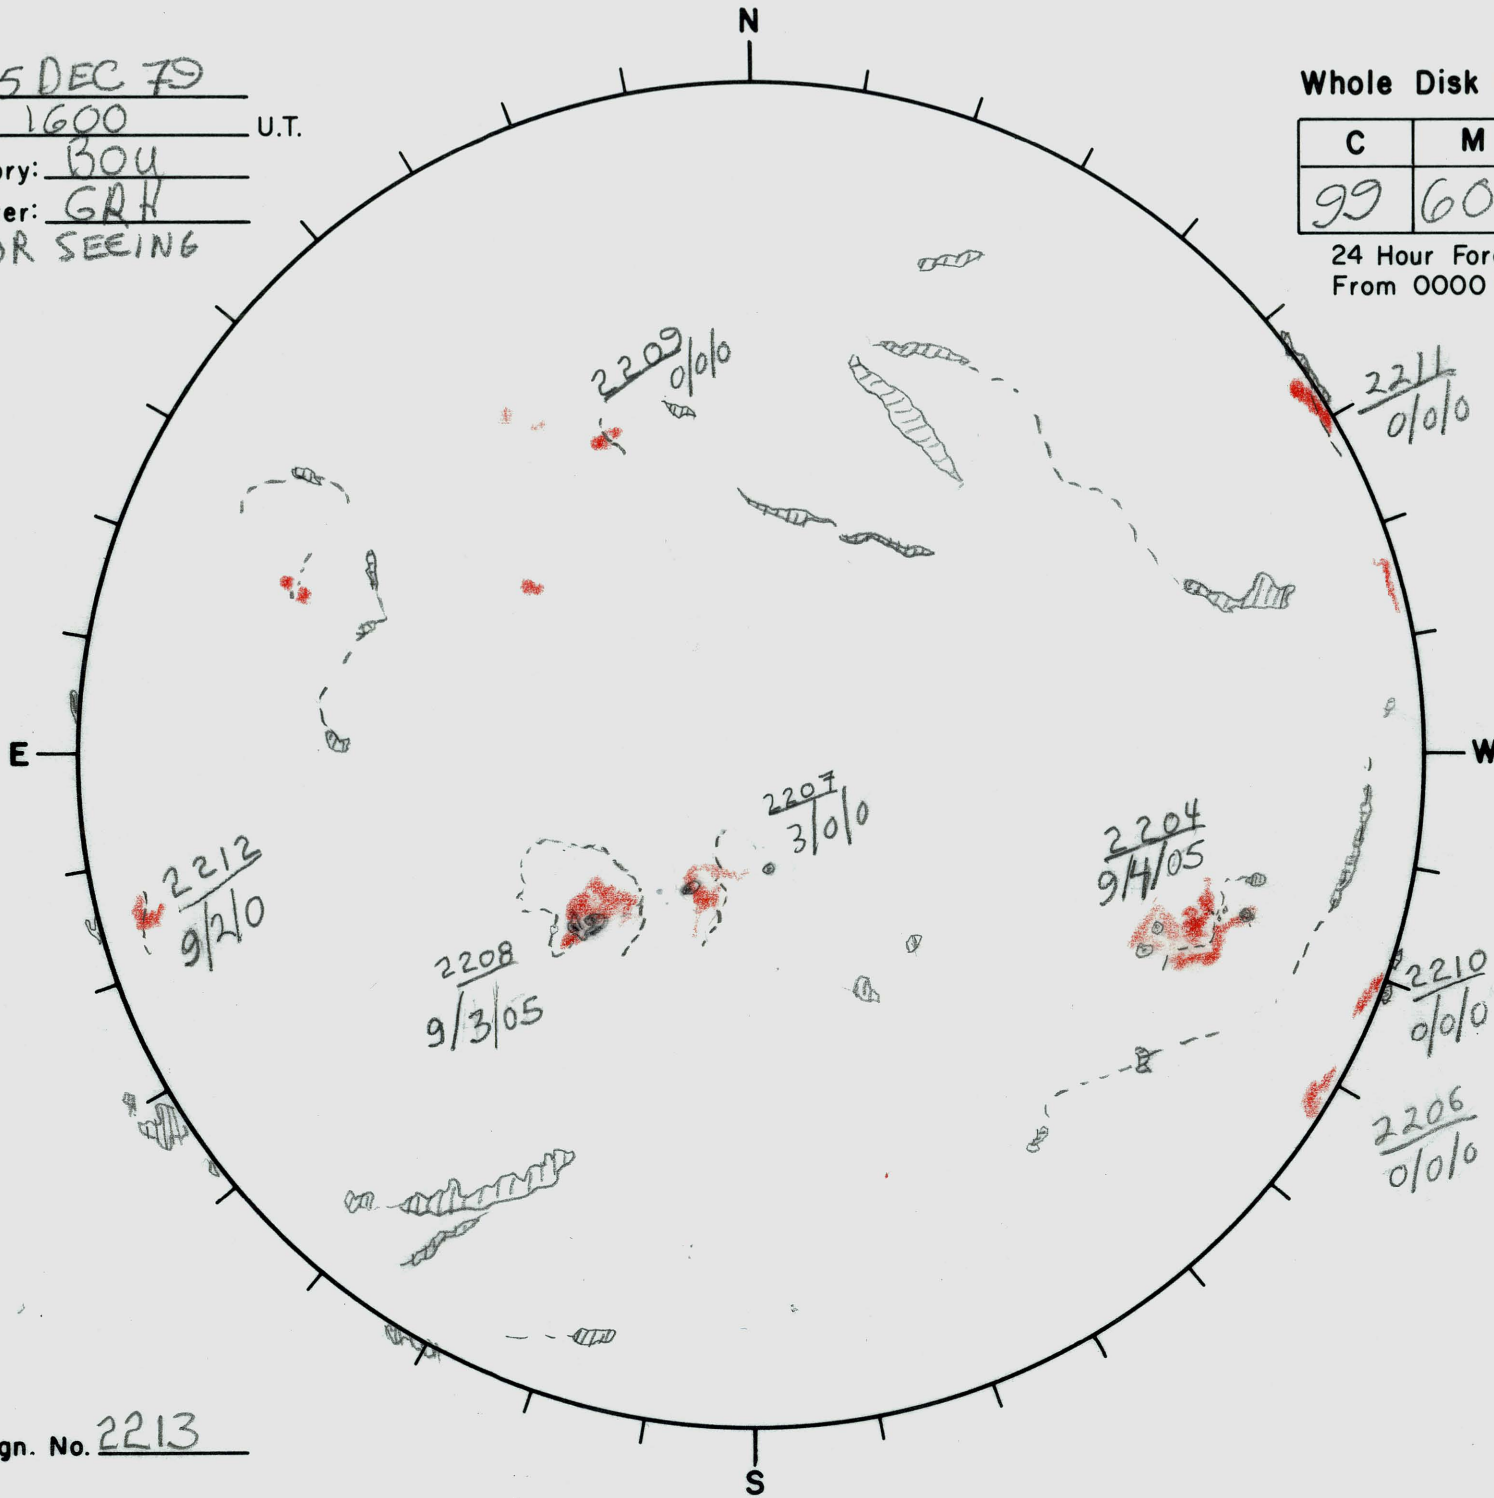

Date: 25 DEC 79
 Time: 1600 U.T.
 Observatory: BOU
 Forecaster: GRK
POOR SEEING

Whole Disk Forecast

C	M	X	P
99	60	10	10

24 Hour Forecast
 From 0000 U.T. to 0000 U.T.

Next Rgn. No. 2213

L_t -29.7
 B_t -2.2