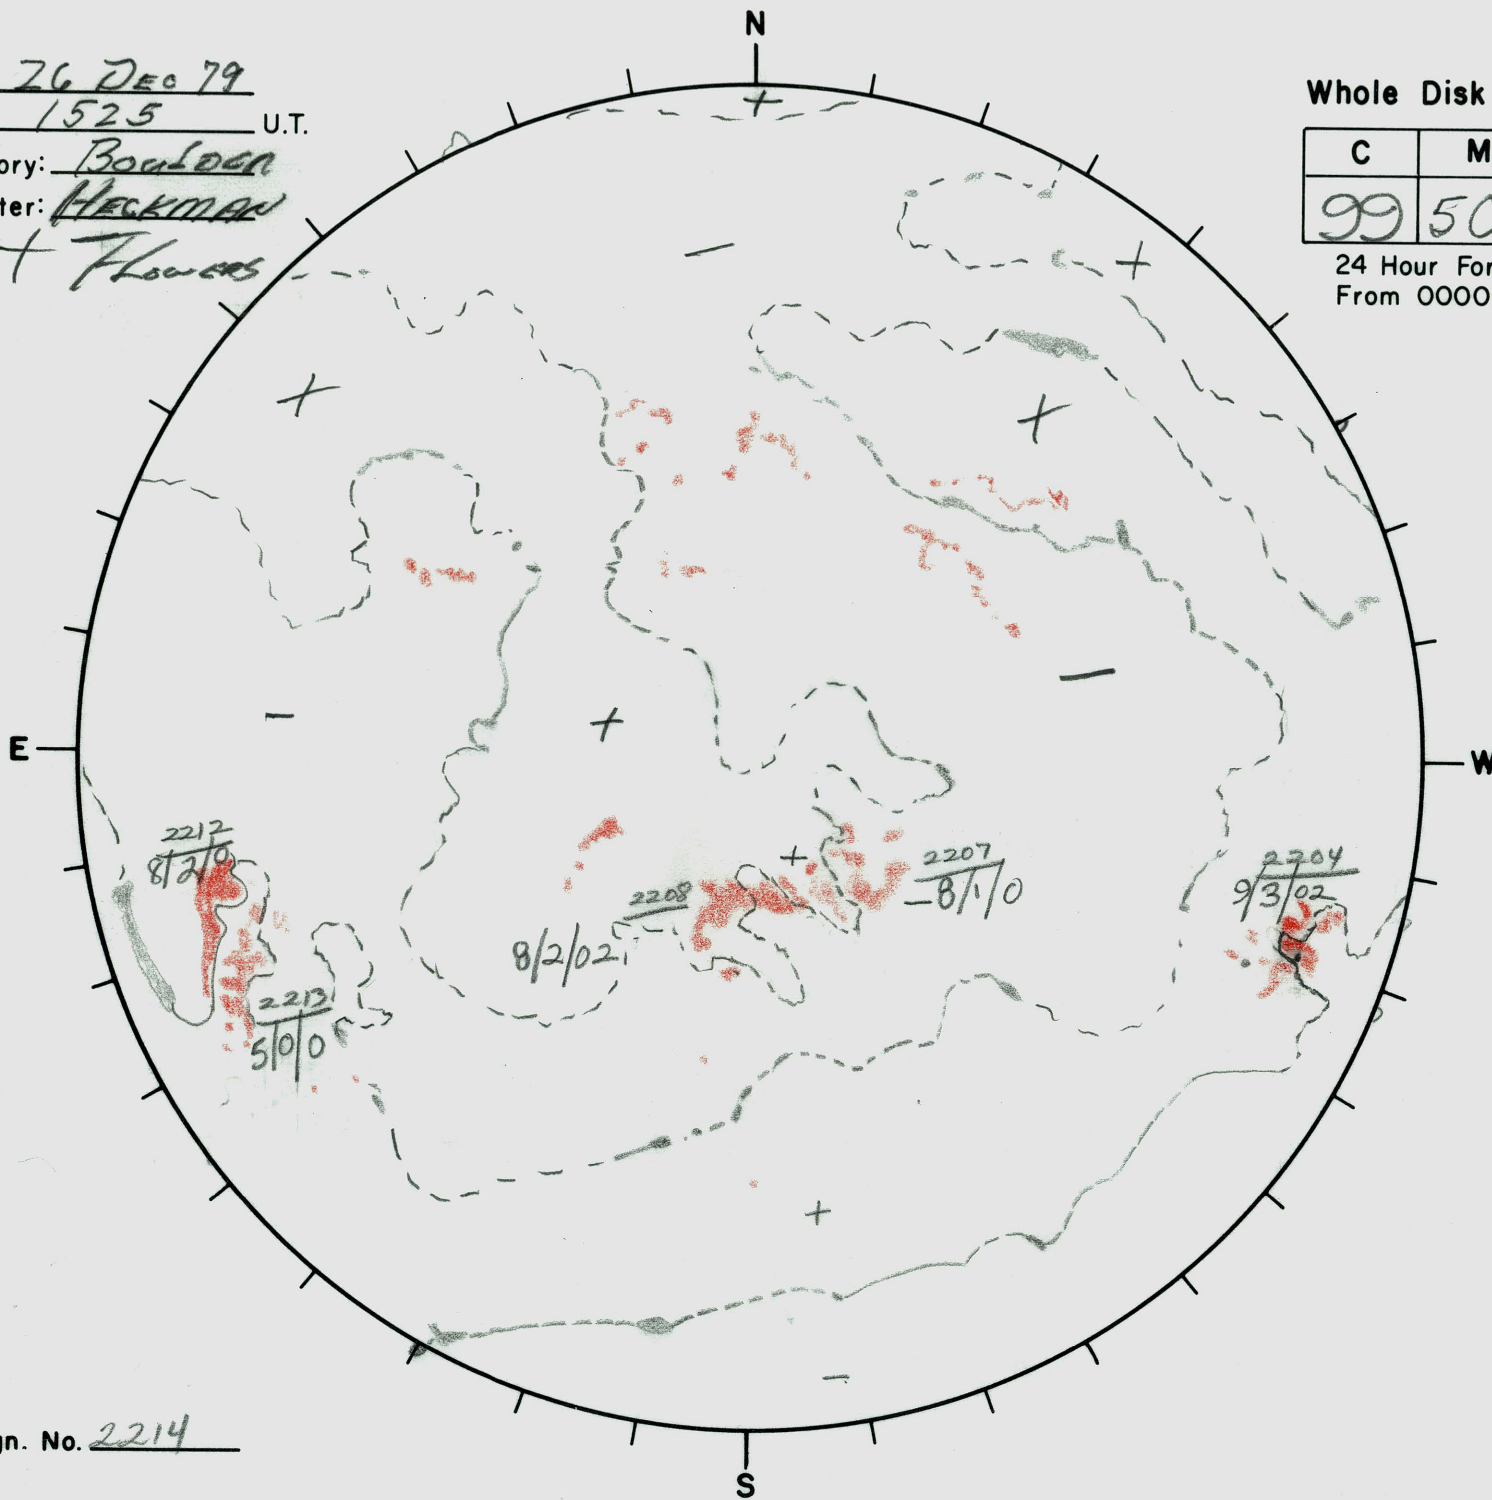

Date: 26 DEC 79
 Time: 1525 U.T.
 Observatory: Boulder
 Forecaster: HECKMAN
+ Flowers

Whole Disk Forecast

C	M	X	P
99	50	05	10

24 Hour Forecast
 From 0000 U.T. to 0000 U.T.

Next Rgn. No. 2214

L_t 24.2
 B_t -2.3