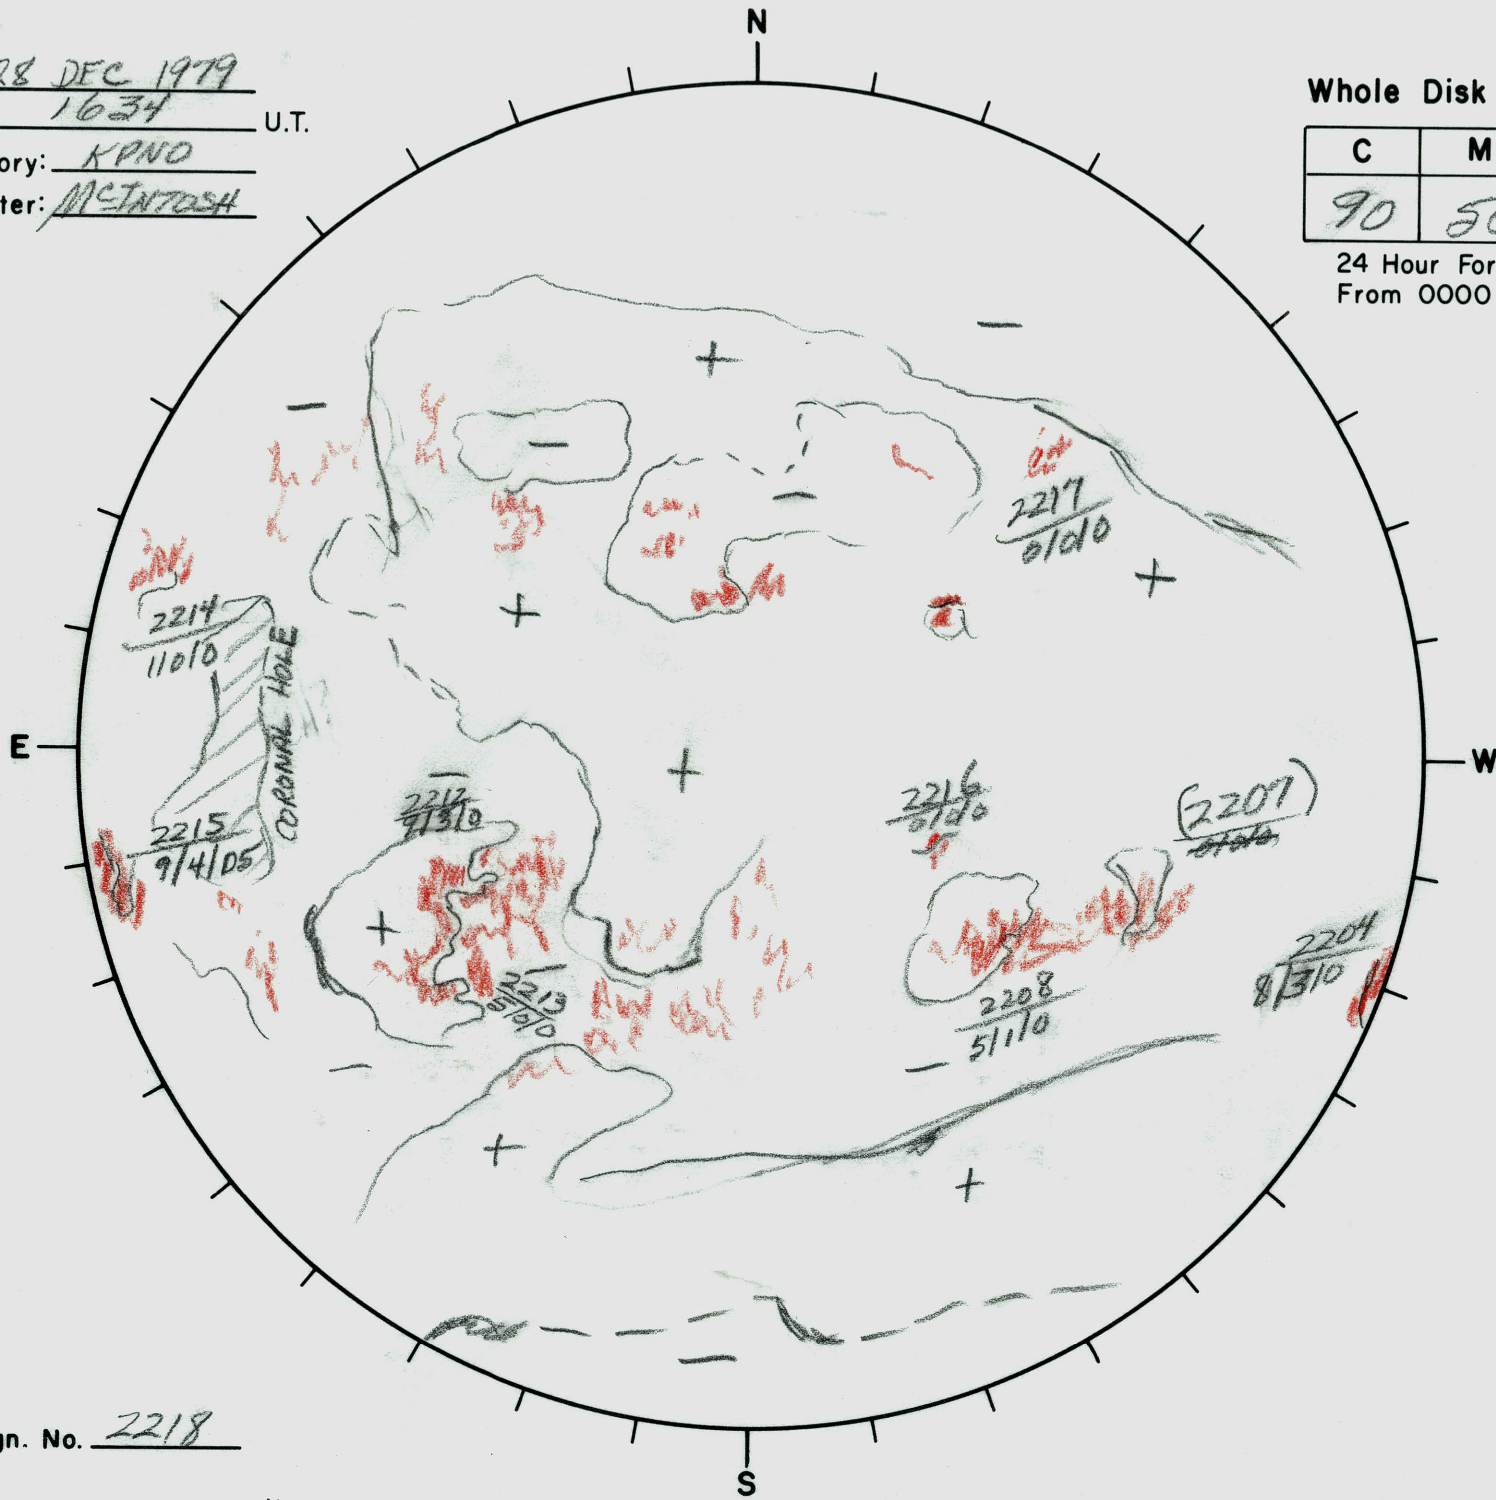

Date: 28 DEC 1979
 Time: 1634 U.T.
 Observatory: KPNO
 Forecaster: MCINTOSH

Whole Disk Forecast

C	M	X	P
90	50	05	05

24 Hour Forecast
 From 0000 U.T. to 0000 U.T.

357.9
9.1

Next Rgn. No. 2218

L_t 348.8
 B_t 1255