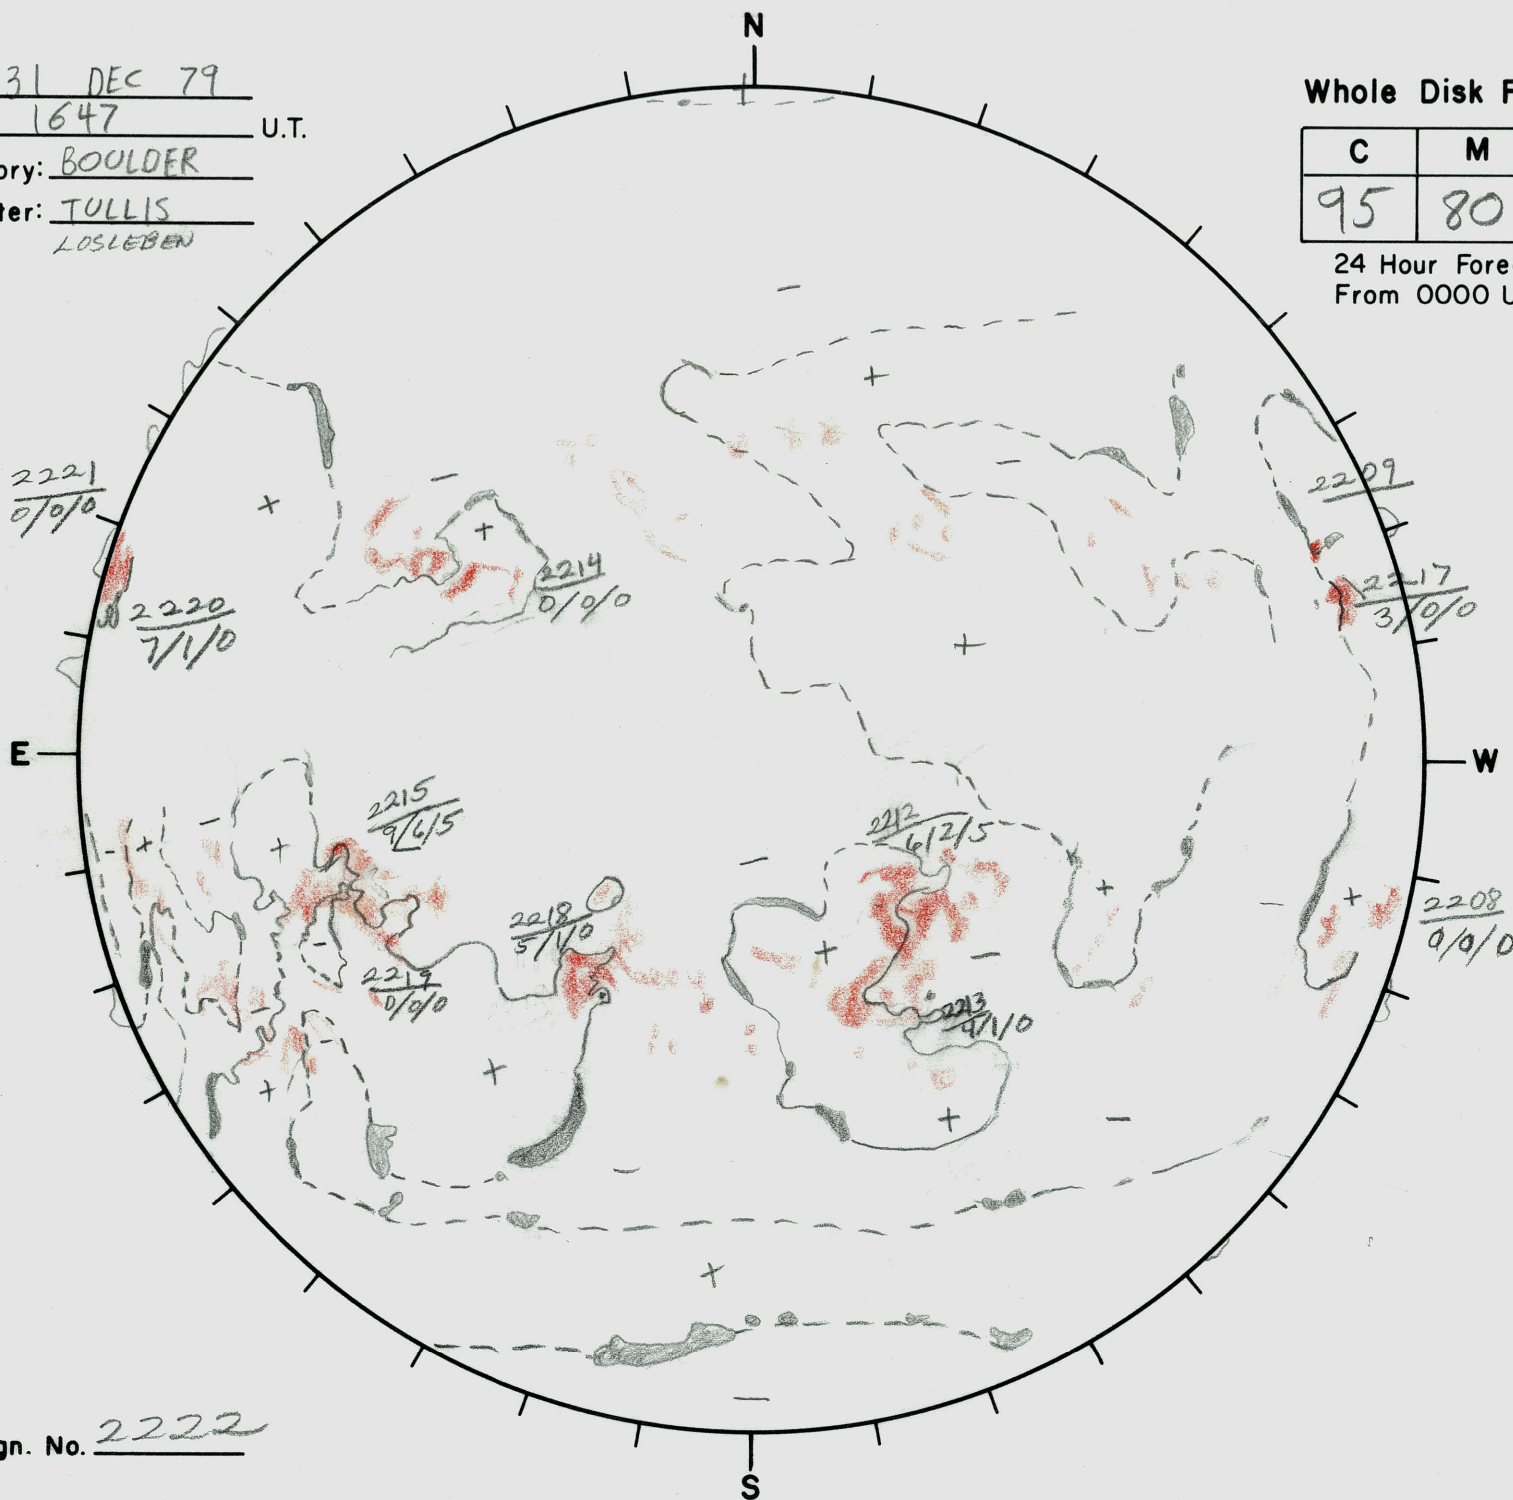

Date: 31 DEC 79
 Time: 1647 U.T.
 Observatory: BOULDER
 Forecaster: TULLIS
LOSLEBEN

Whole Disk Forecast

| C | M | X |
|----|----|----|
| 95 | 80 | 20 |

24 Hour Forecast
 From 0000 U.T. to 0000 U.T.

Next Rgn. No. 2222

L_t _____
 B_t _____