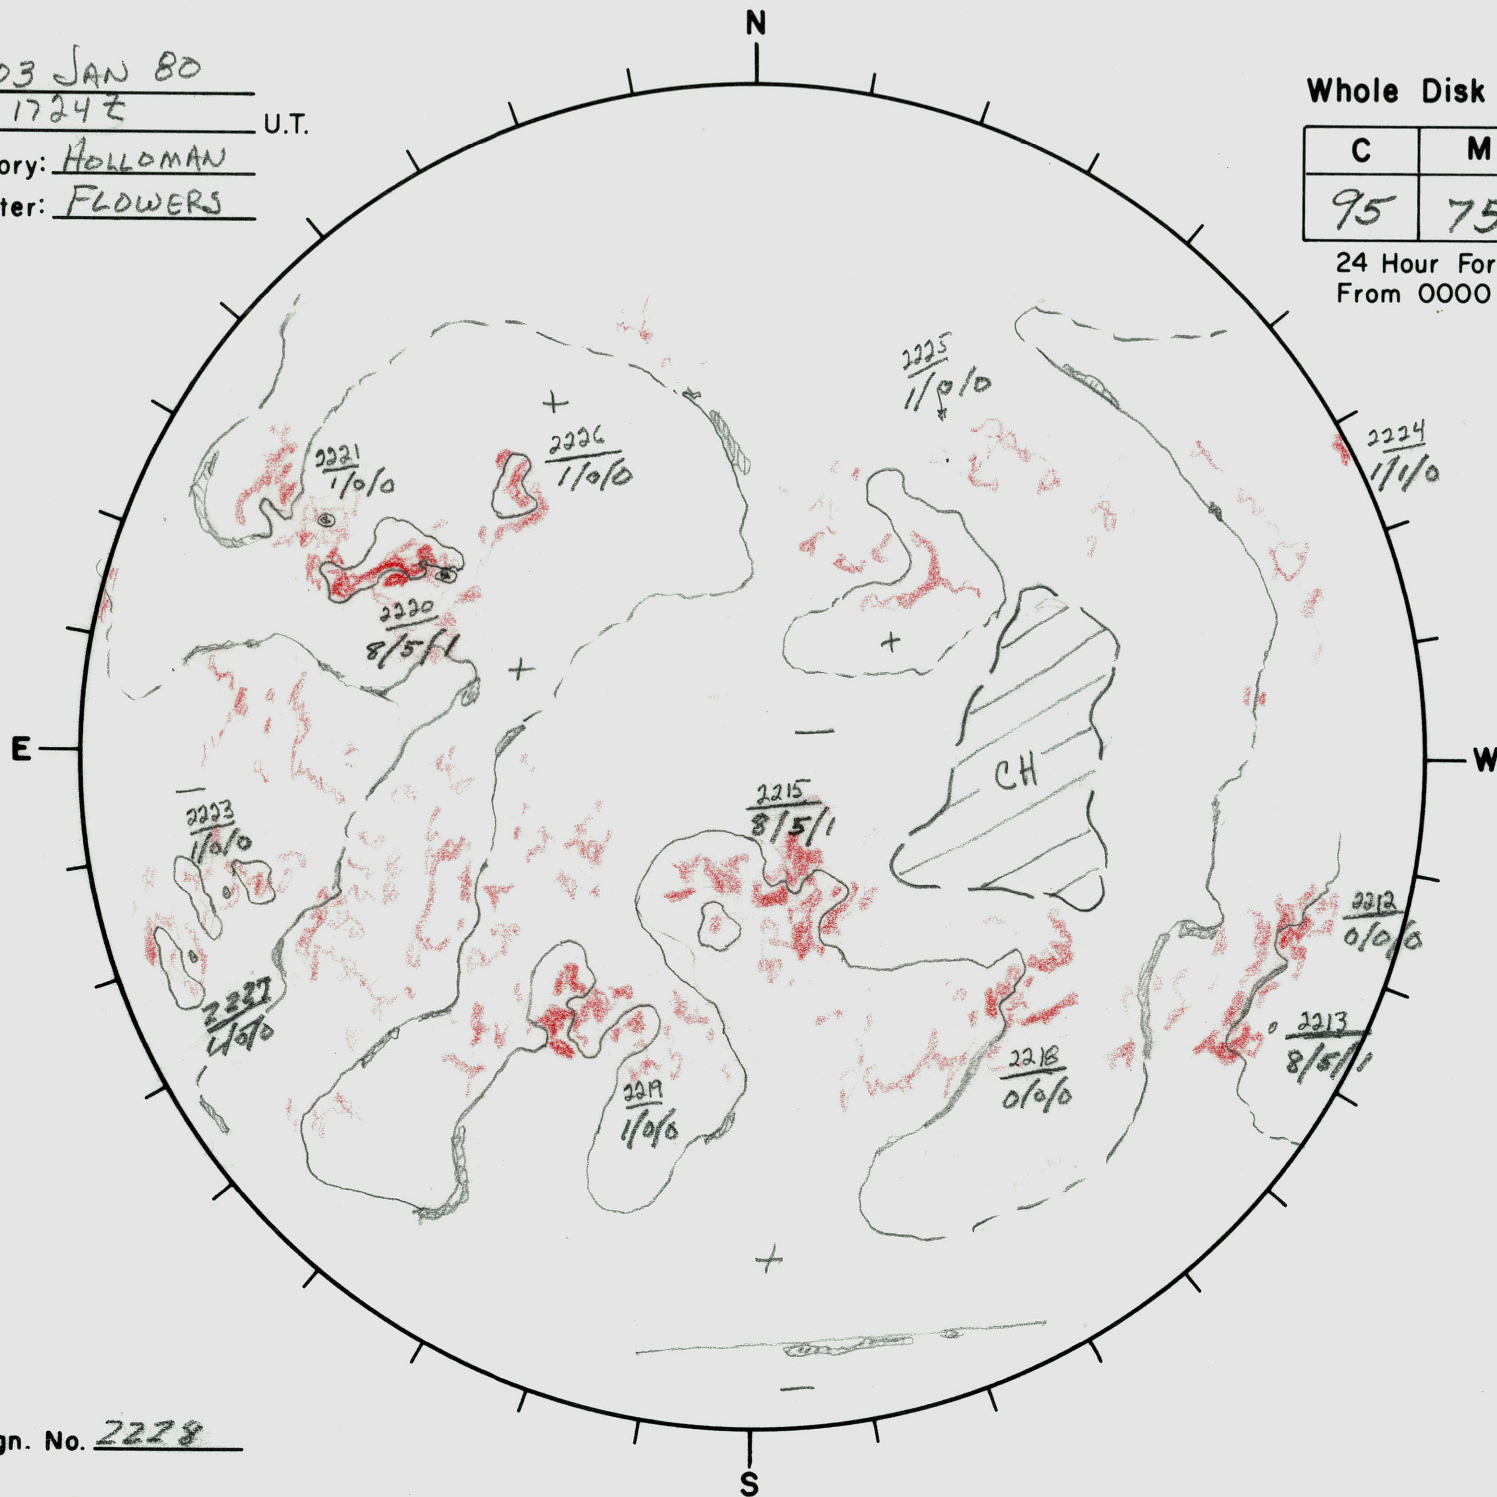

Date: 03 JAN 80
 Time: 1724 Z U.T.
 Observatory: HOLLOWMAN
 Forecaster: FLOWERS

fef

Whole Disk Forecast

C	M	X
95	75	10

24 Hour Forecast
 From 0000 U.T. to 0000 U.T.

Next Rgn. No. 2228

L_t 269°
 B_t -3°