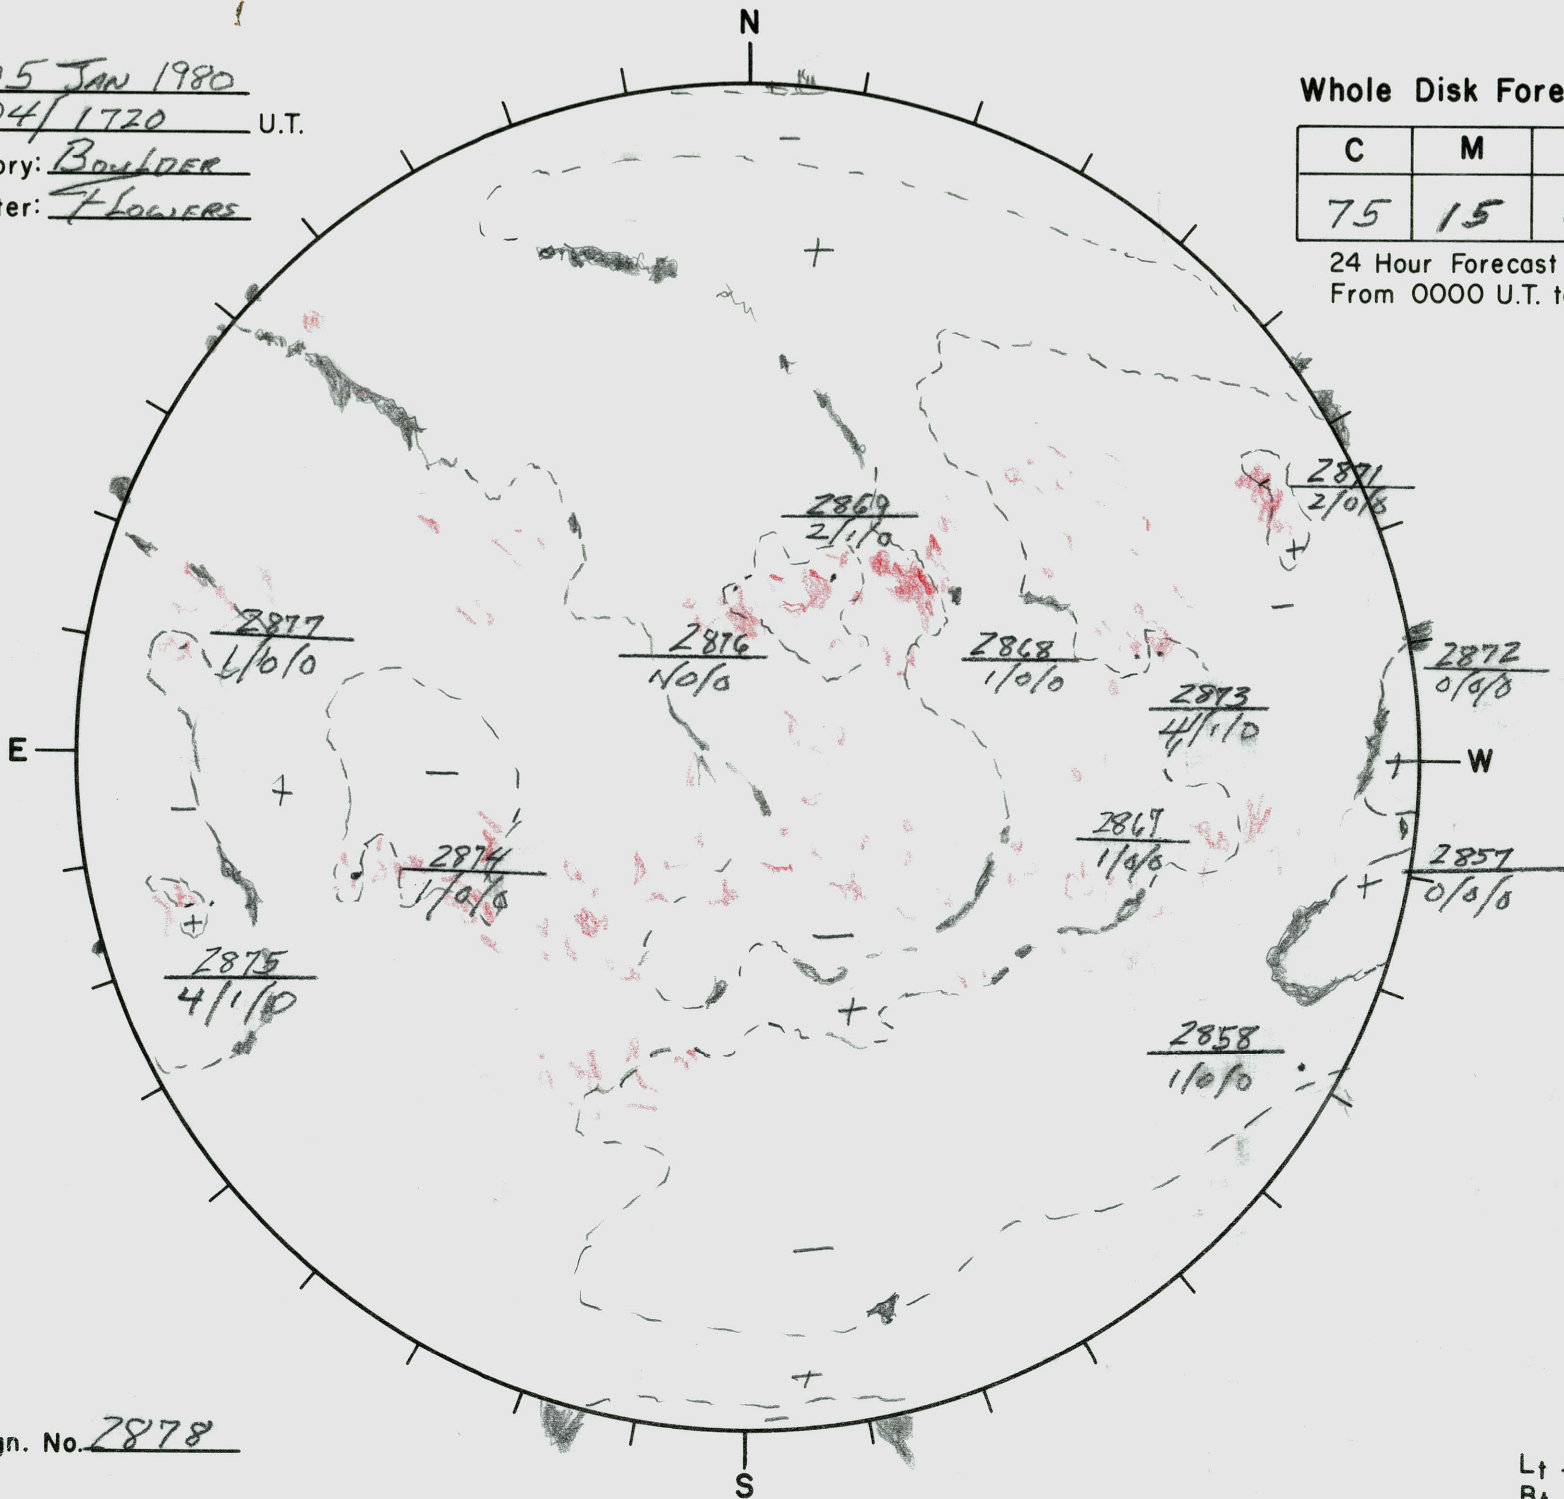

Date: 05 JAN 1980  
 Time: 04/1720 U.T.  
 Observatory: BOULDER  
 Forecaster: FLOWERS

Whole Disk Forecast

C	M	X
75	15	01

24 Hour Forecast  
 From 0000 U.T. to 0000 U.T.

Next Rgn. No. 2878

L<sub>t</sub> 106  
 B<sub>t</sub> -3