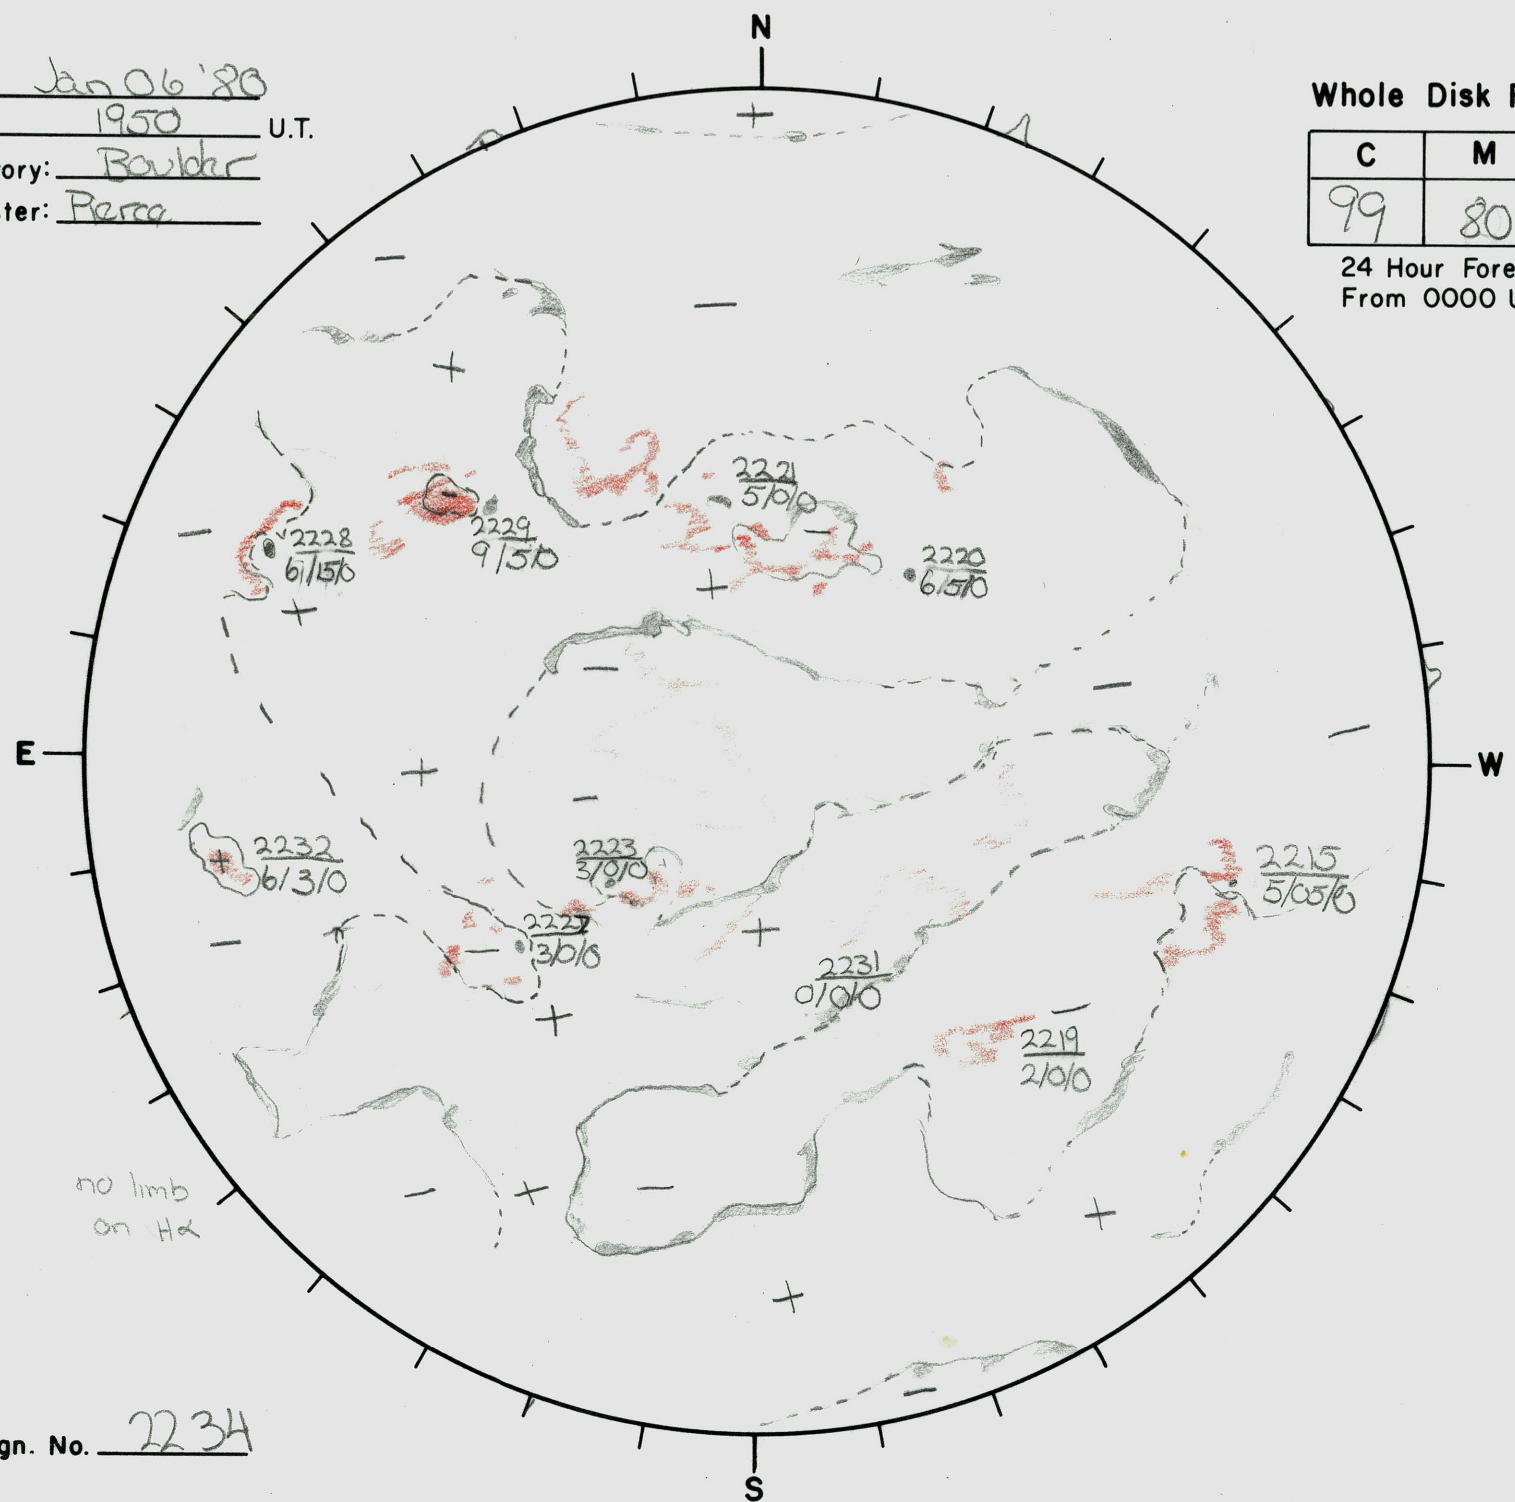

Date: Jan 06 '80  
 Time: 1950 U.T.  
 Observatory: Boulder  
 Forecaster: Pierce

**Whole Disk Forecast**

C	M	X
99	80	10

24 Hour Forecast  
 From 0000 U.T. to 0000 U.T.

no limb  
on HA

Next Rgn. No. 2234

L<sub>t</sub> \_\_\_\_\_  
 B<sub>t</sub> \_\_\_\_\_