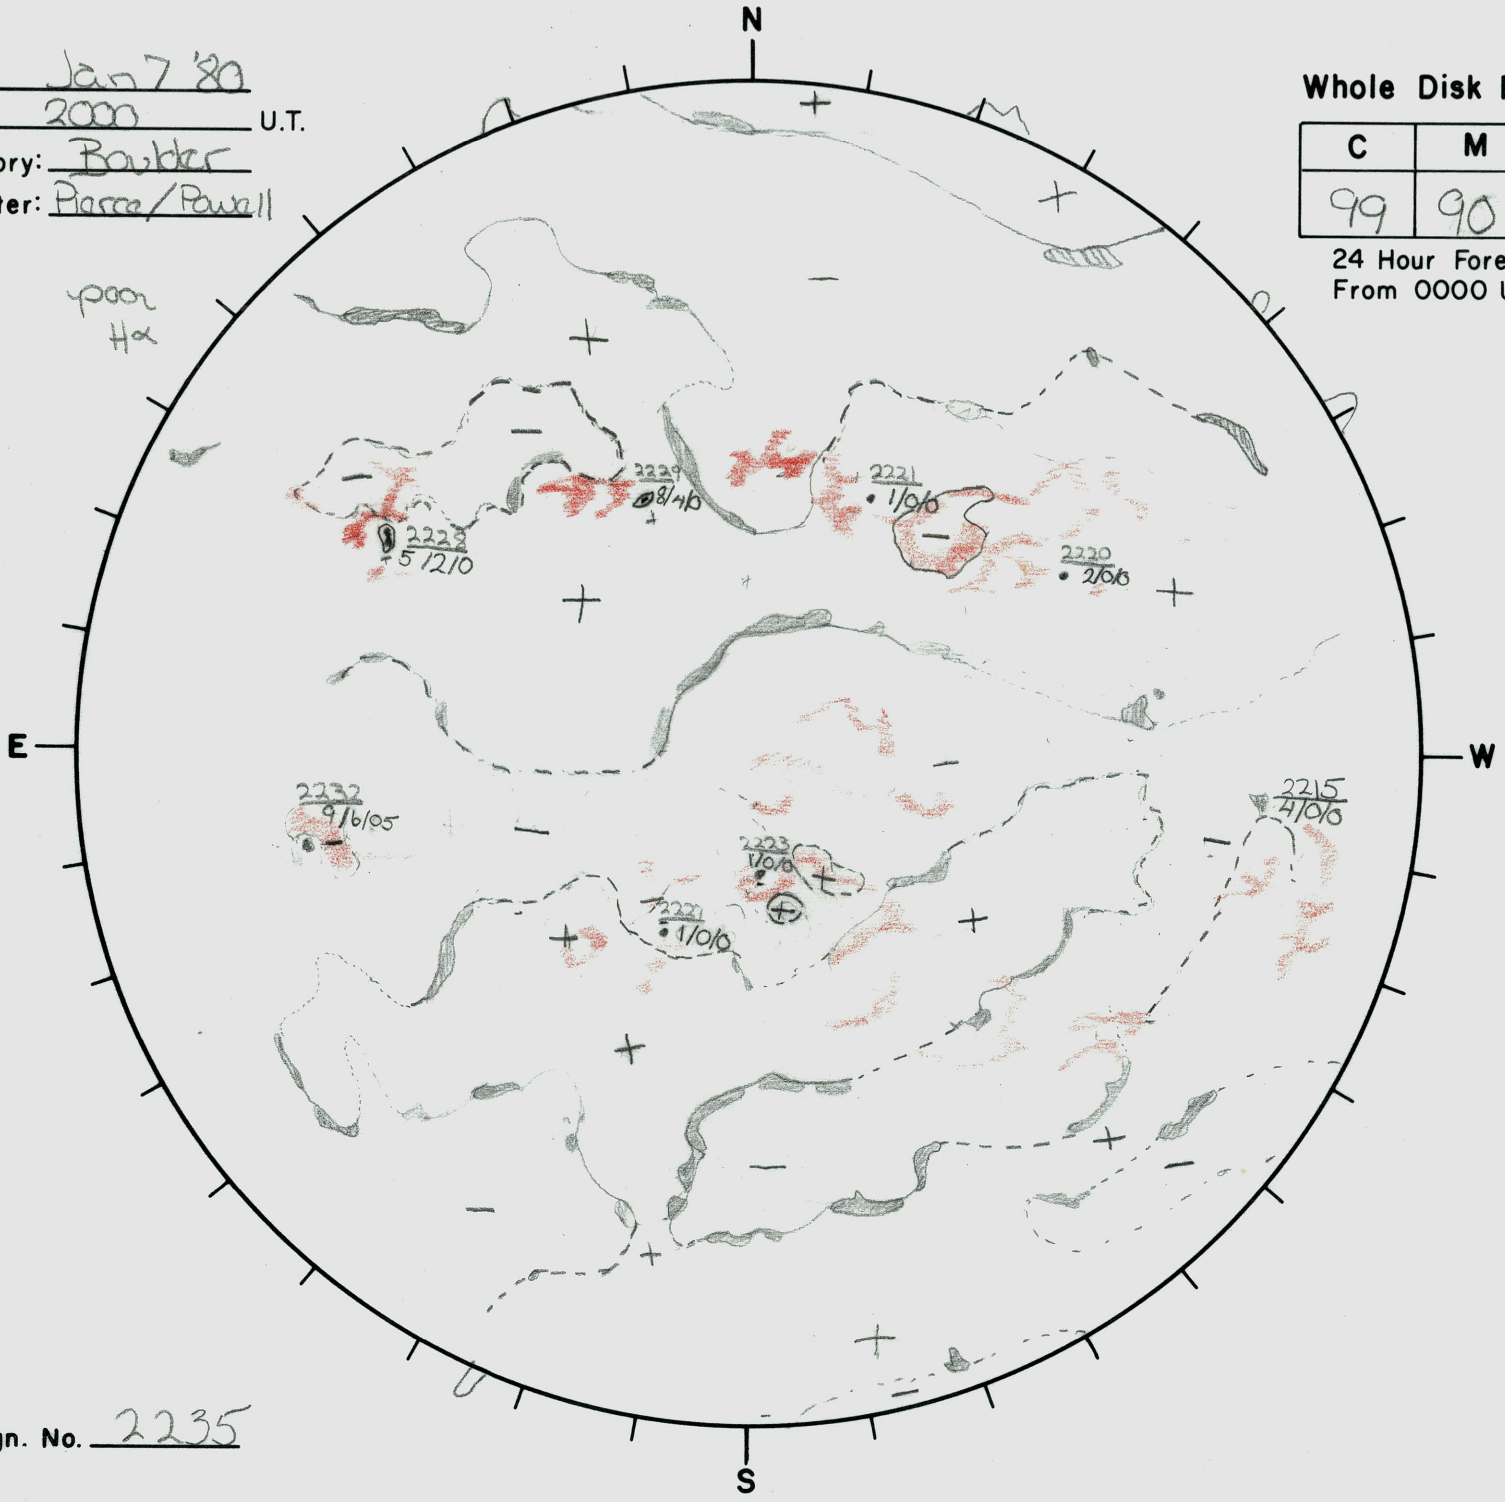

Date: Jan 7 '80
 Time: 2000 U.T.
 Observatory: Boulder
 Forecaster: Pierce/Powell

Whole Disk Forecast

| C | M | X |
|----|----|----|
| 99 | 90 | 15 |

24 Hour Forecast
 From 0000 U.T. to 0000 U.T.

Next Rgn. No. 2235

L_t _____
 B_t _____