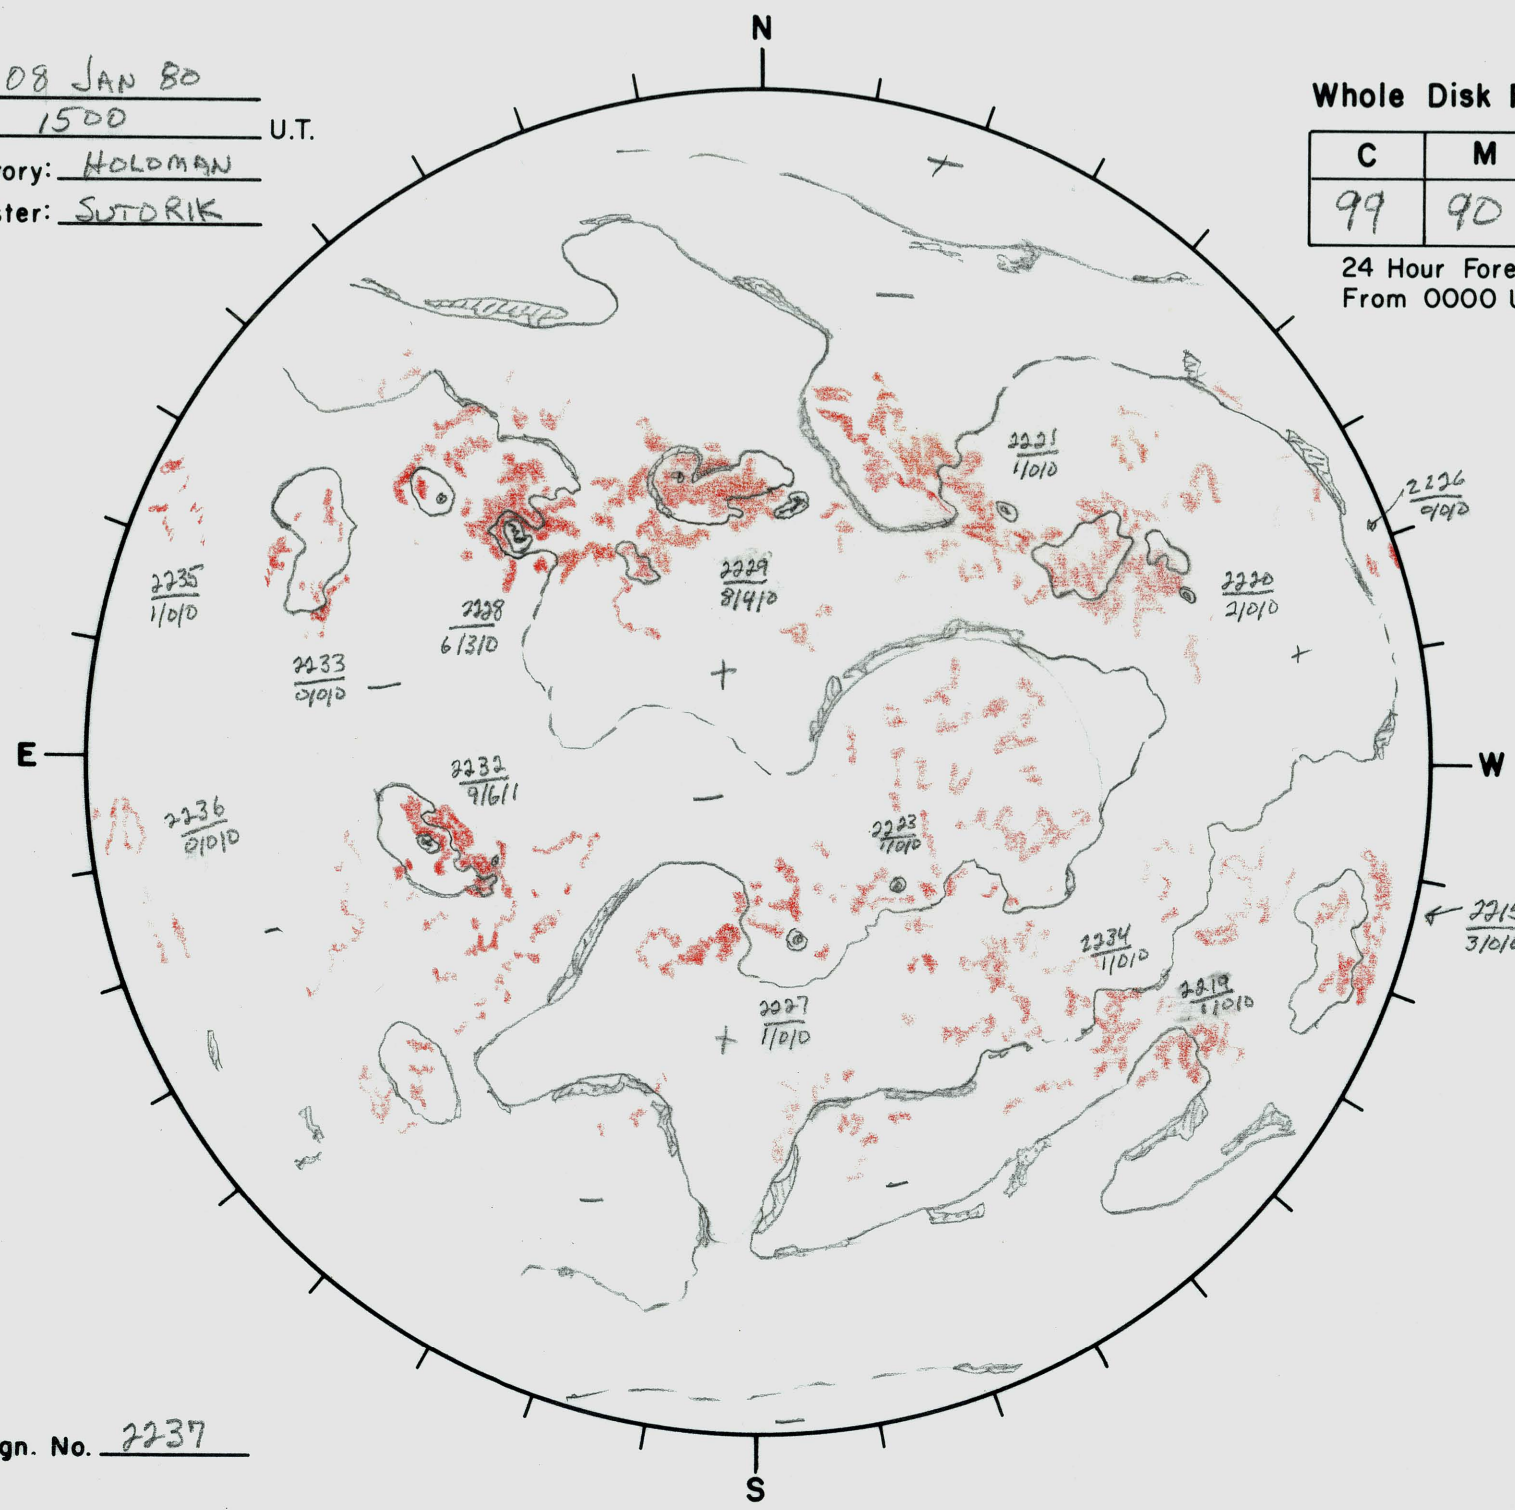

Date: 08 JAN 80
 Time: 1500 U.T.
 Observatory: HOLMAN
 Forecaster: SUTORIK

Whole Disk Forecast

C	M	X
99	90	20

24 Hour Forecast
 From 0000 U.T. to 0000 U.T.

Next Rgn. No. 2237

L_t 205
 B_t -4