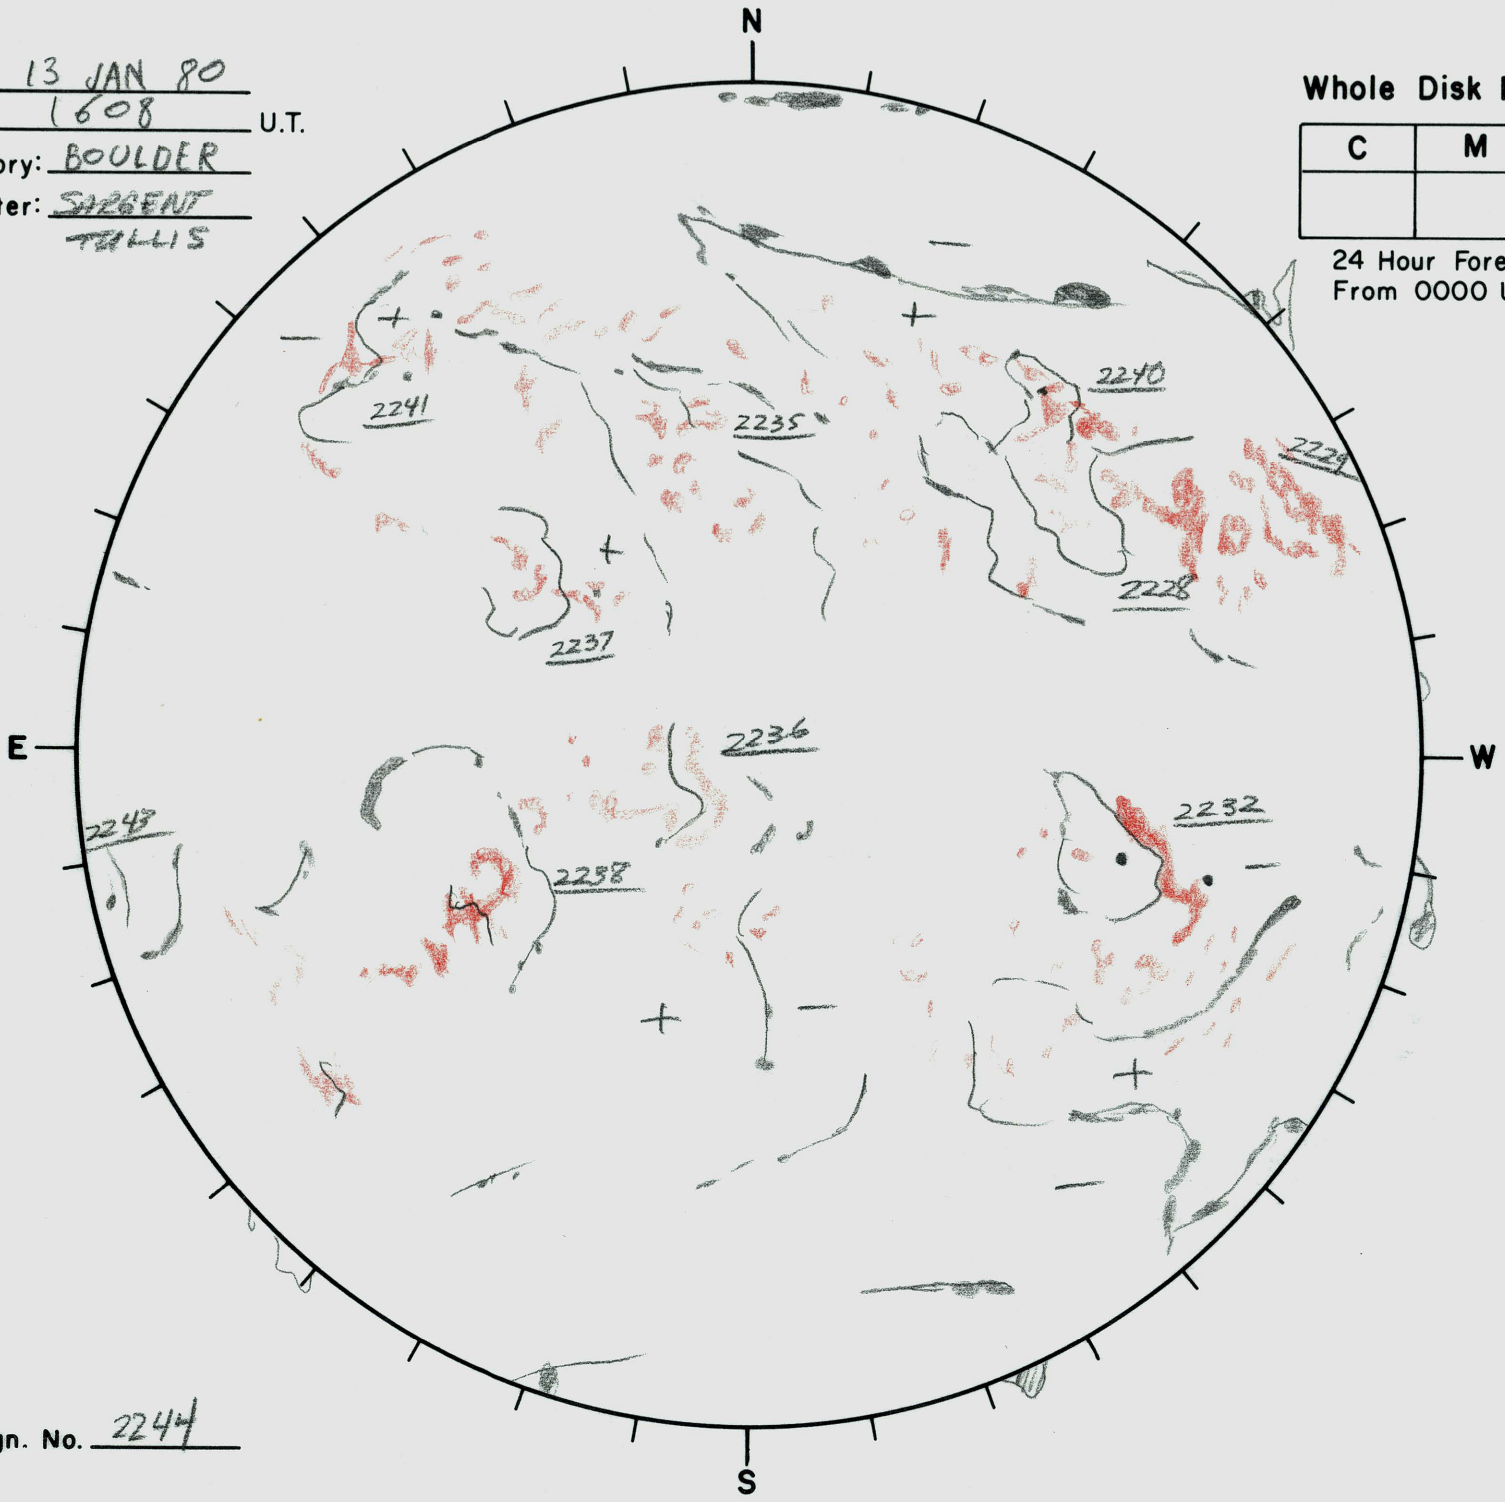

Date: 13 JAN 80
 Time: 1608 U.T.
 Observatory: BOULDER
 Forecaster: SARGENT
TALLIS

Whole Disk Forecast

C	M	X

24 Hour Forecast
 From 0000 U.T. to 0000 U.T.

Next Rgn. No. 2244

L_t _____
 B_t _____