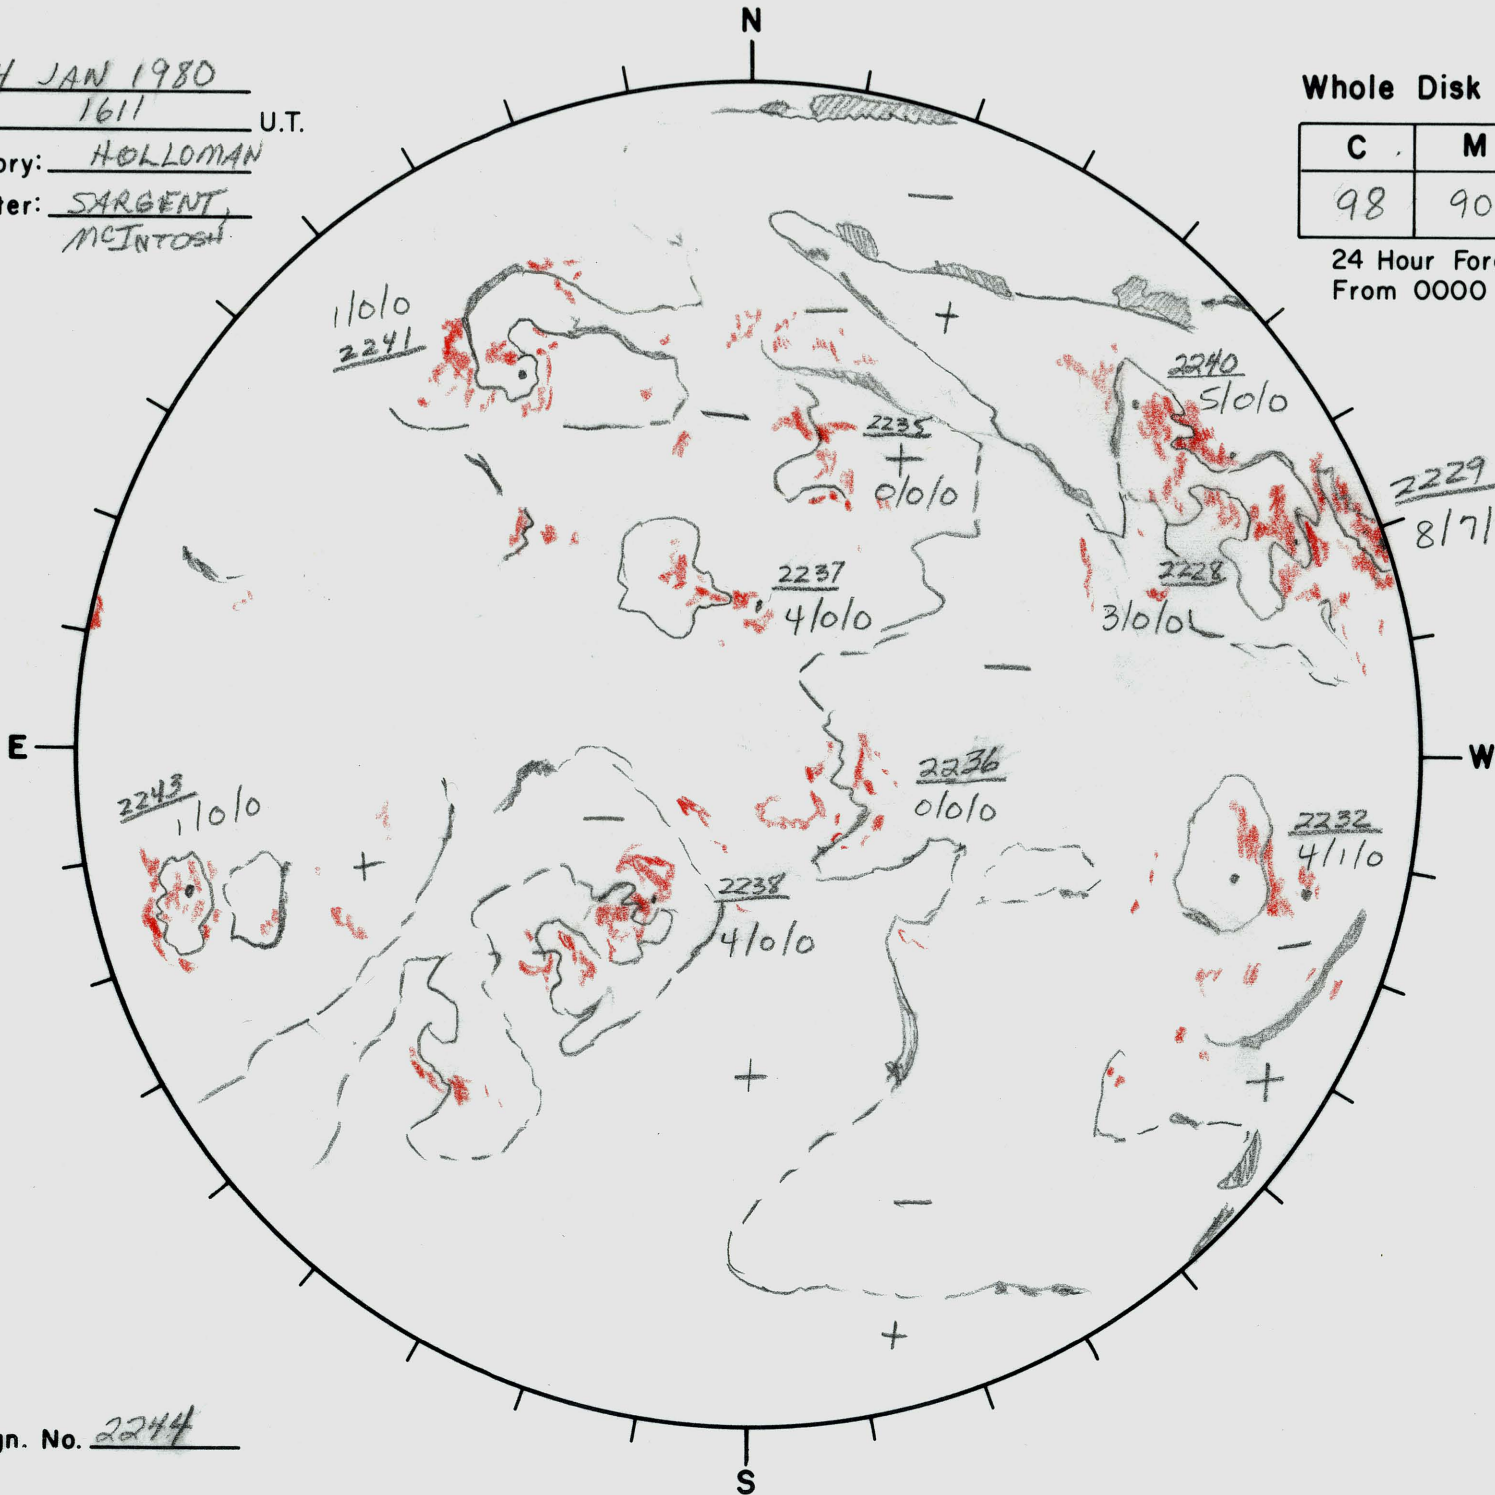

Date: 14 JAN 1980
 Time: 1611 U.T.
 Observatory: HOLLoman
 Forecaster: SARGENT
McINTOSH

Whole Disk Forecast

C	M	X
98	90	25

24 Hour Forecast
 From 0000 U.T. to 0000 U.T.

Next Rgn. No. 2244

L_t _____
 B_t _____