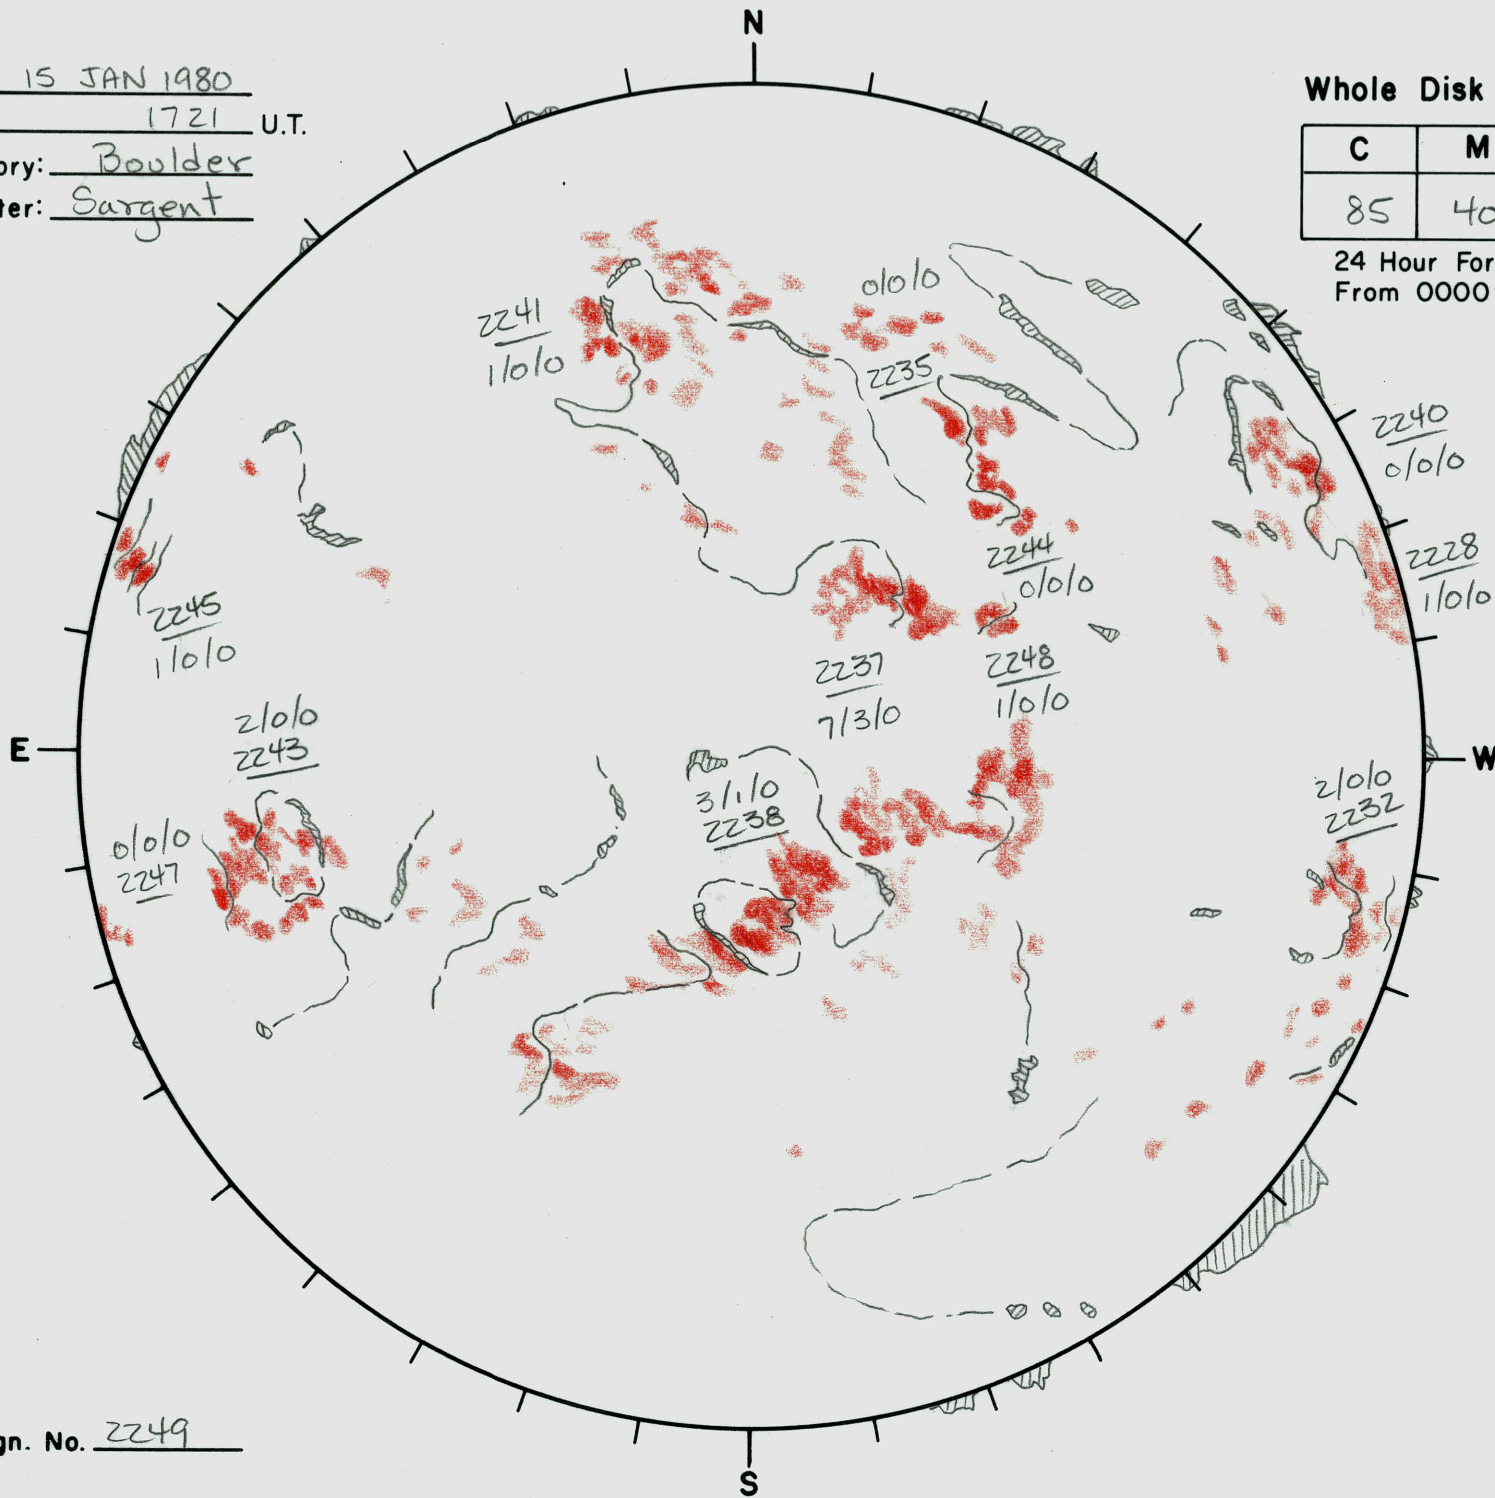

Date: 15 JAN 1980
 Time: 1721 U.T.
 Observatory: Boulder
 Forecaster: Sargent

Whole Disk Forecast

C	M	X
85	40	10

24 Hour Forecast
 From 0000 U.T. to 0000 U.T.

Next Rgn. No. 2249

L_t 111
 B_t -5°