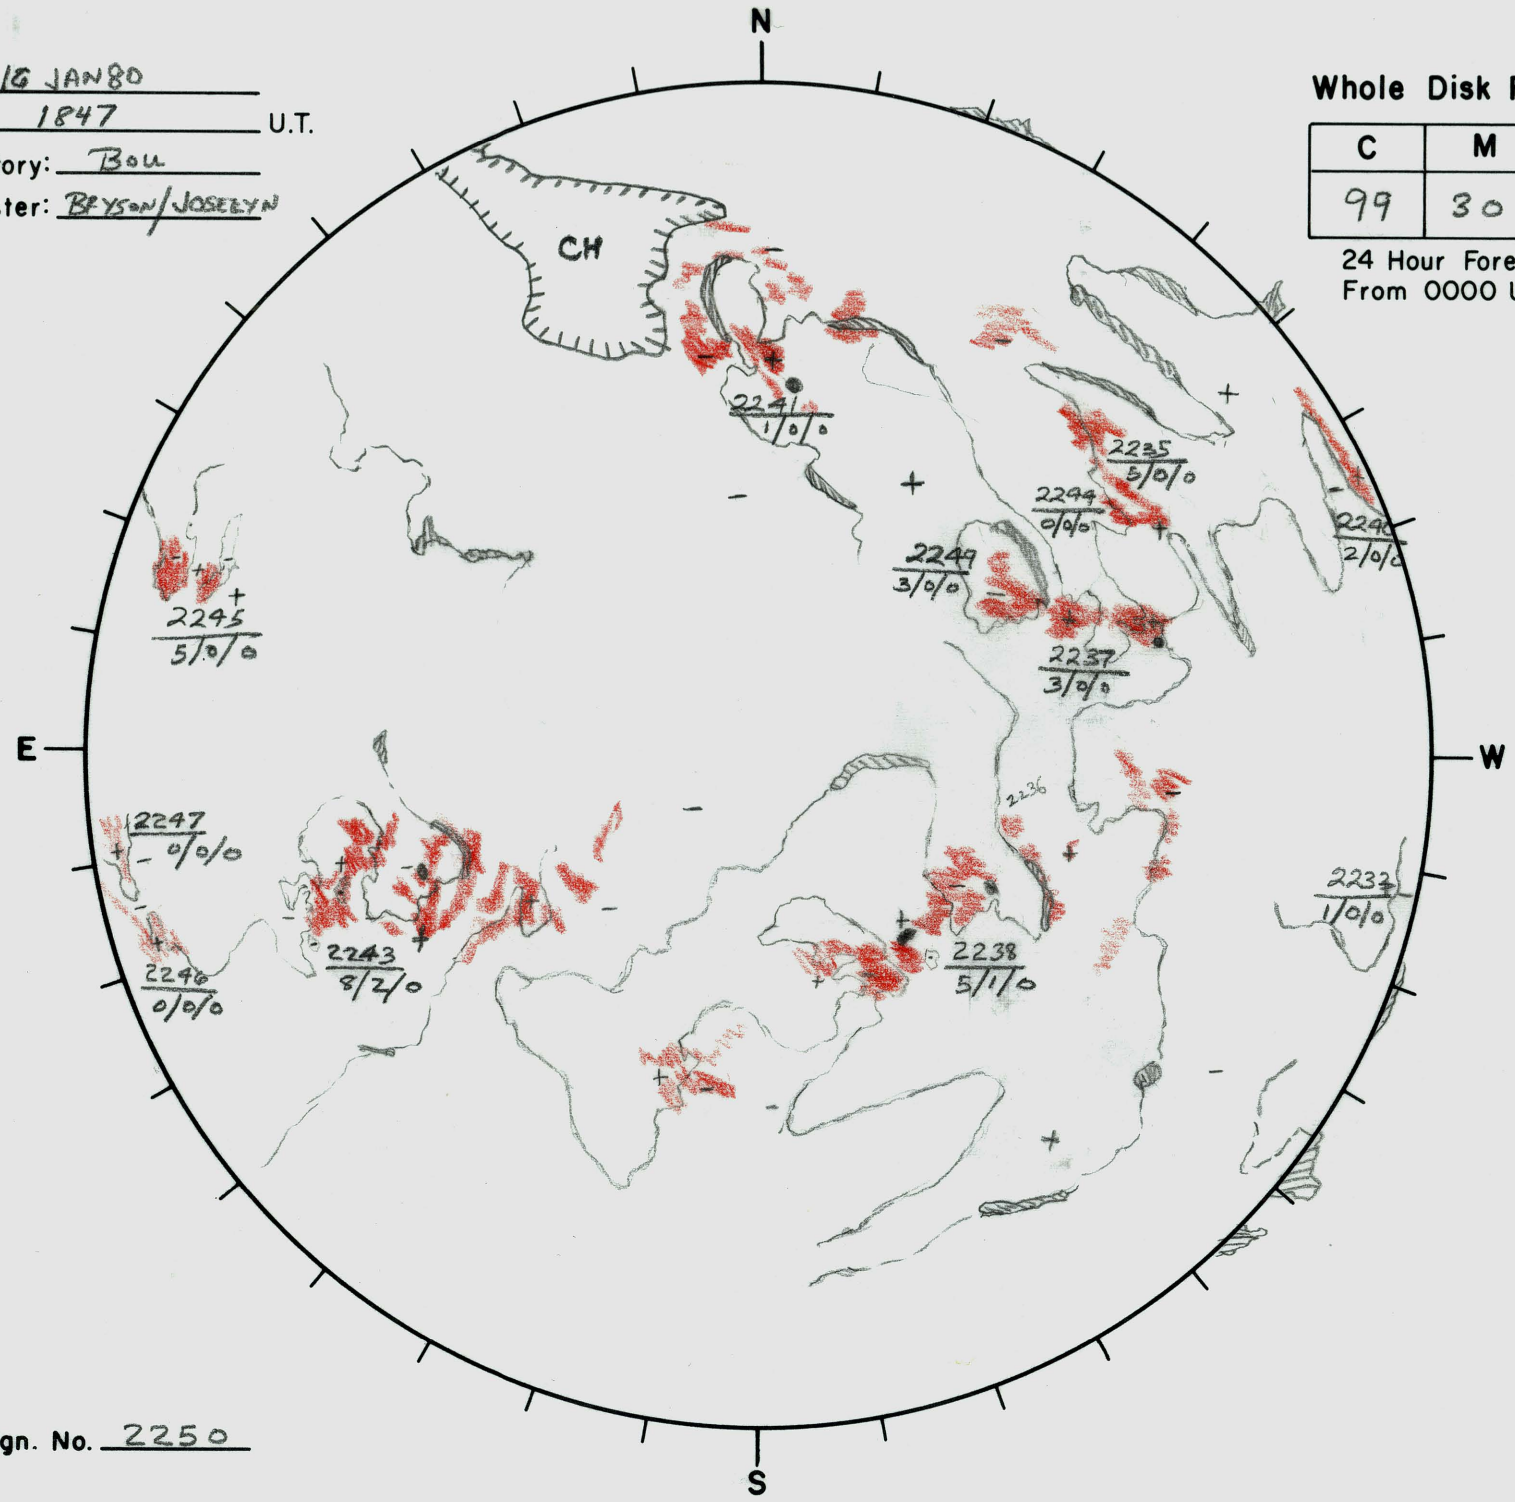

Date: 16 JAN 80
 Time: 1847 U.T.
 Observatory: Bou
 Forecaster: BEYSON/JOSELYN

Whole Disk Forecast

C	M	X
99	30	05

24 Hour Forecast
 From 0000 U.T. to 0000 U.T.

Next Rgn. No. 2250

Lt 98
 Bt -5°