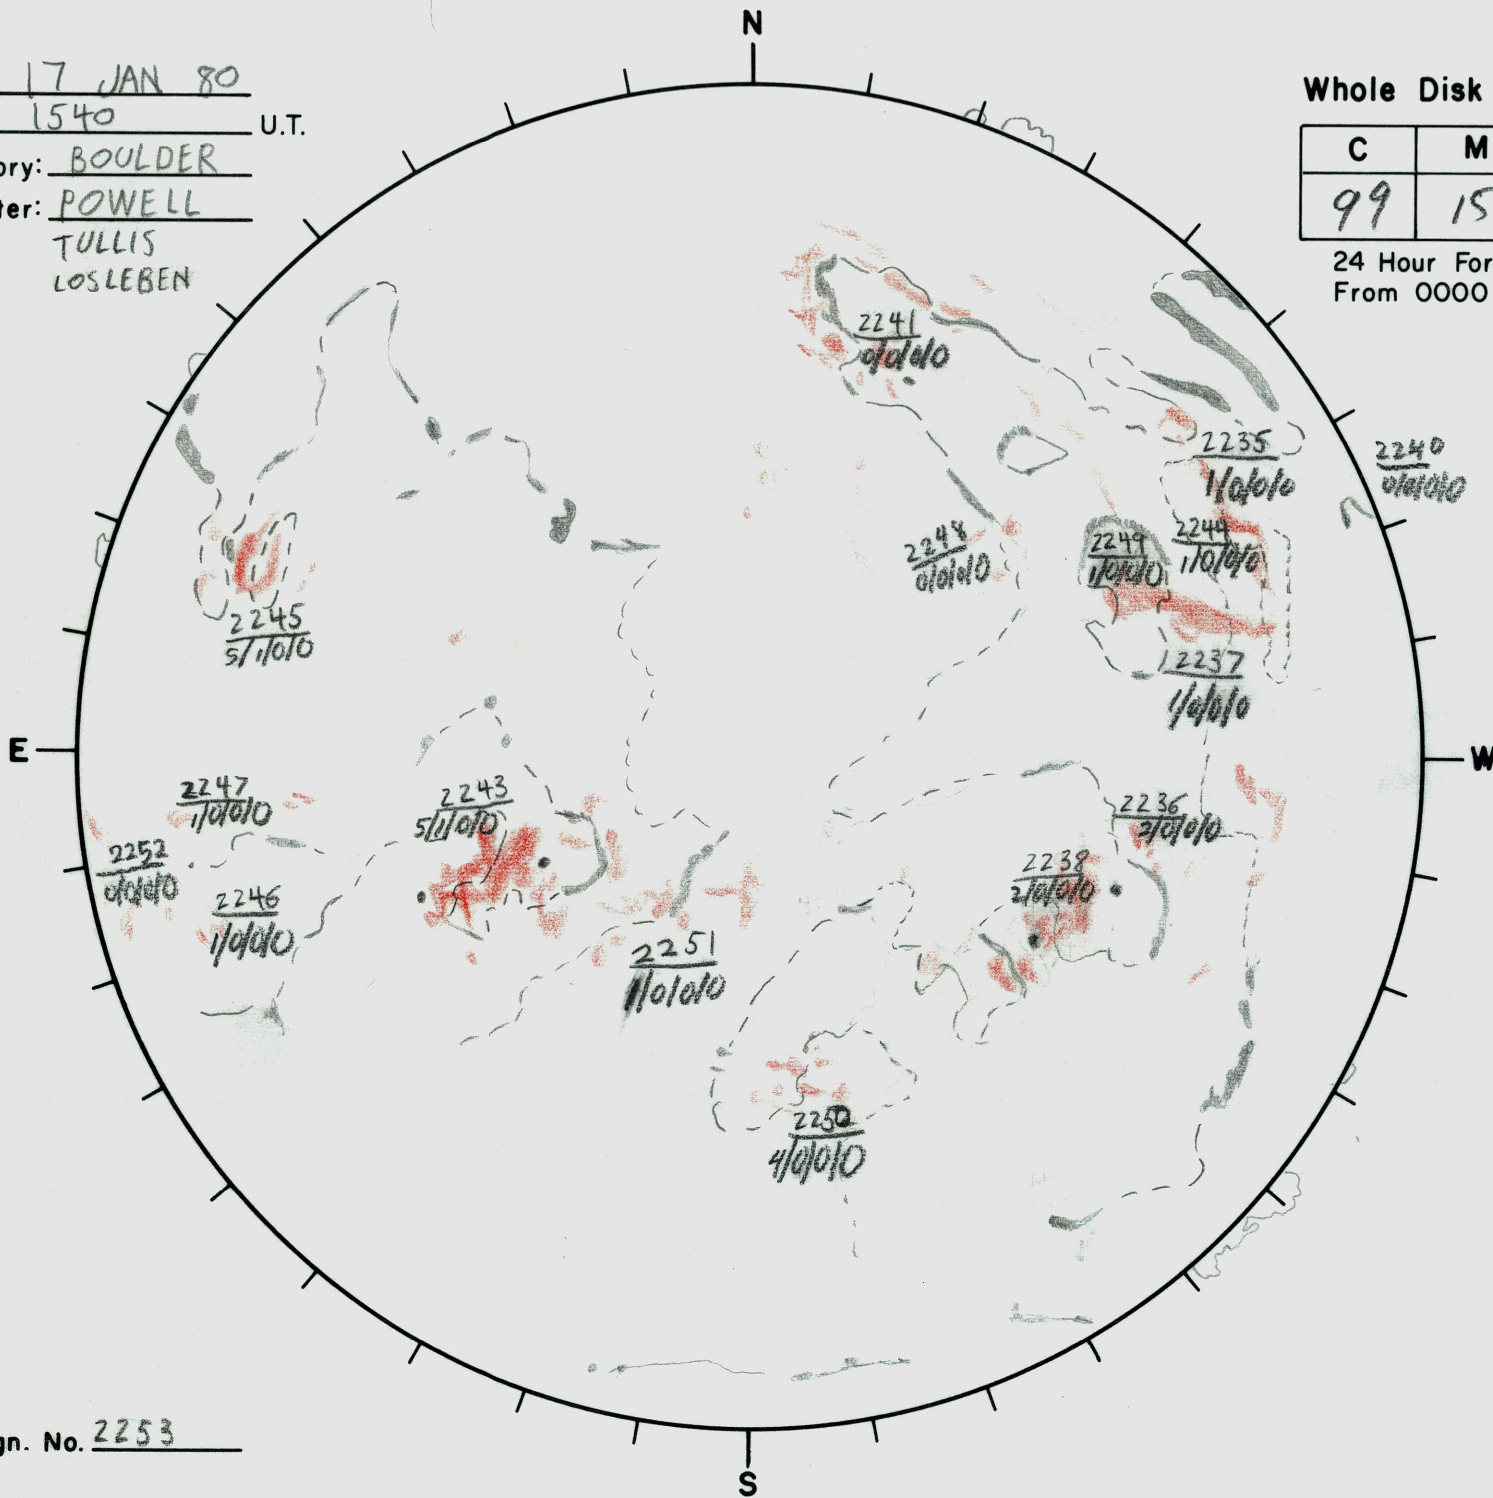

Date: 17 JAN 80
 Time: 1540 U.T.
 Observatory: BOULDER
 Forecaster: POWELL
TULLIS
LOSLEBEN

Whole Disk Forecast

C	M	X	P
99	15	02	00

24 Hour Forecast
 From 0000 U.T. to 0000 U.T.

Next Rgn. No. 2253

L_t 85.8
 B_t -4.76