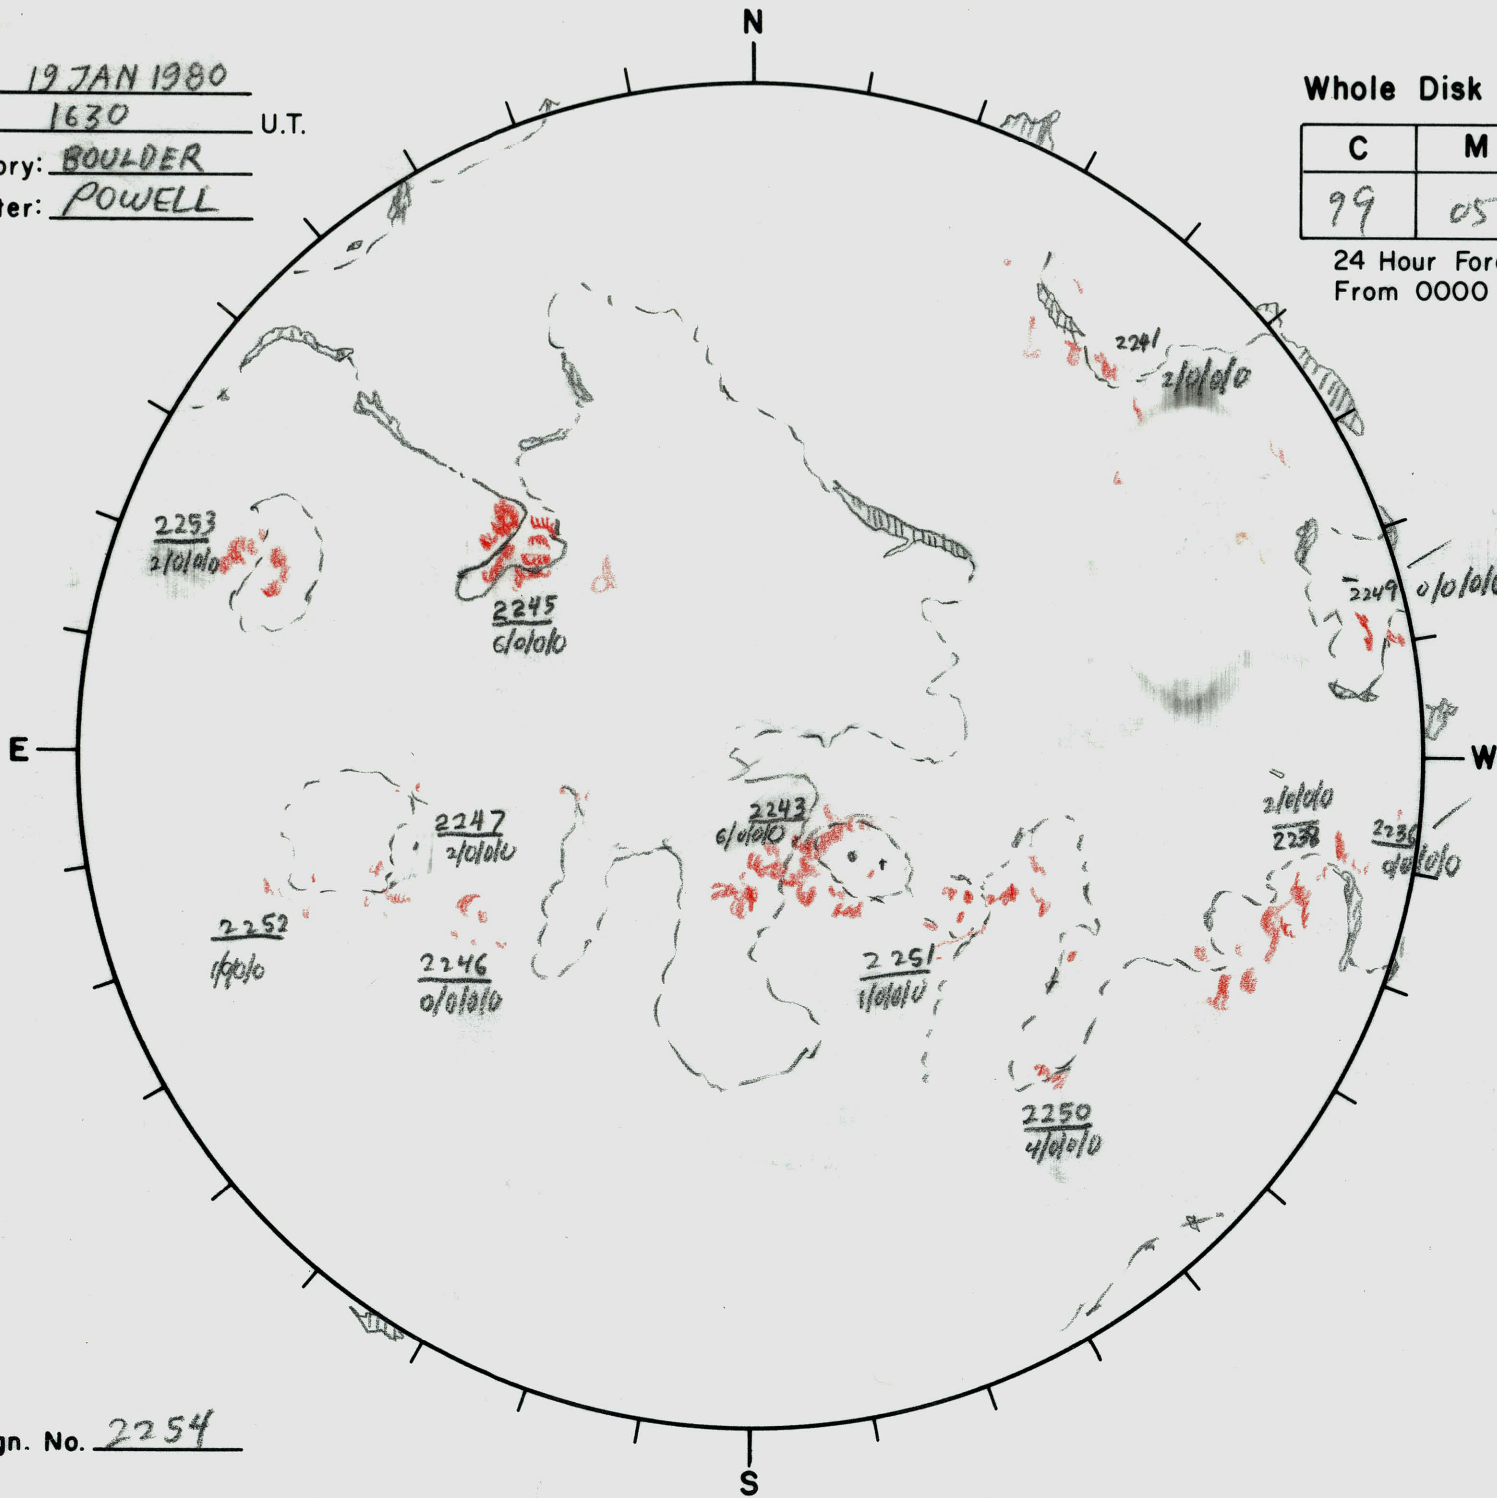

Date: 19 JAN 1980  
 Time: 1630 U.T.  
 Observatory: BOULDER  
 Forecaster: POWELL

Whole Disk Forecast

C	M	X	P
99	05	01	01

24 Hour Forecast  
 From 0000 U.T. to 0000 U.T.

Next Rgn. No. 2254

L<sub>t</sub> \_\_\_\_\_  
 B<sub>t</sub> \_\_\_\_\_