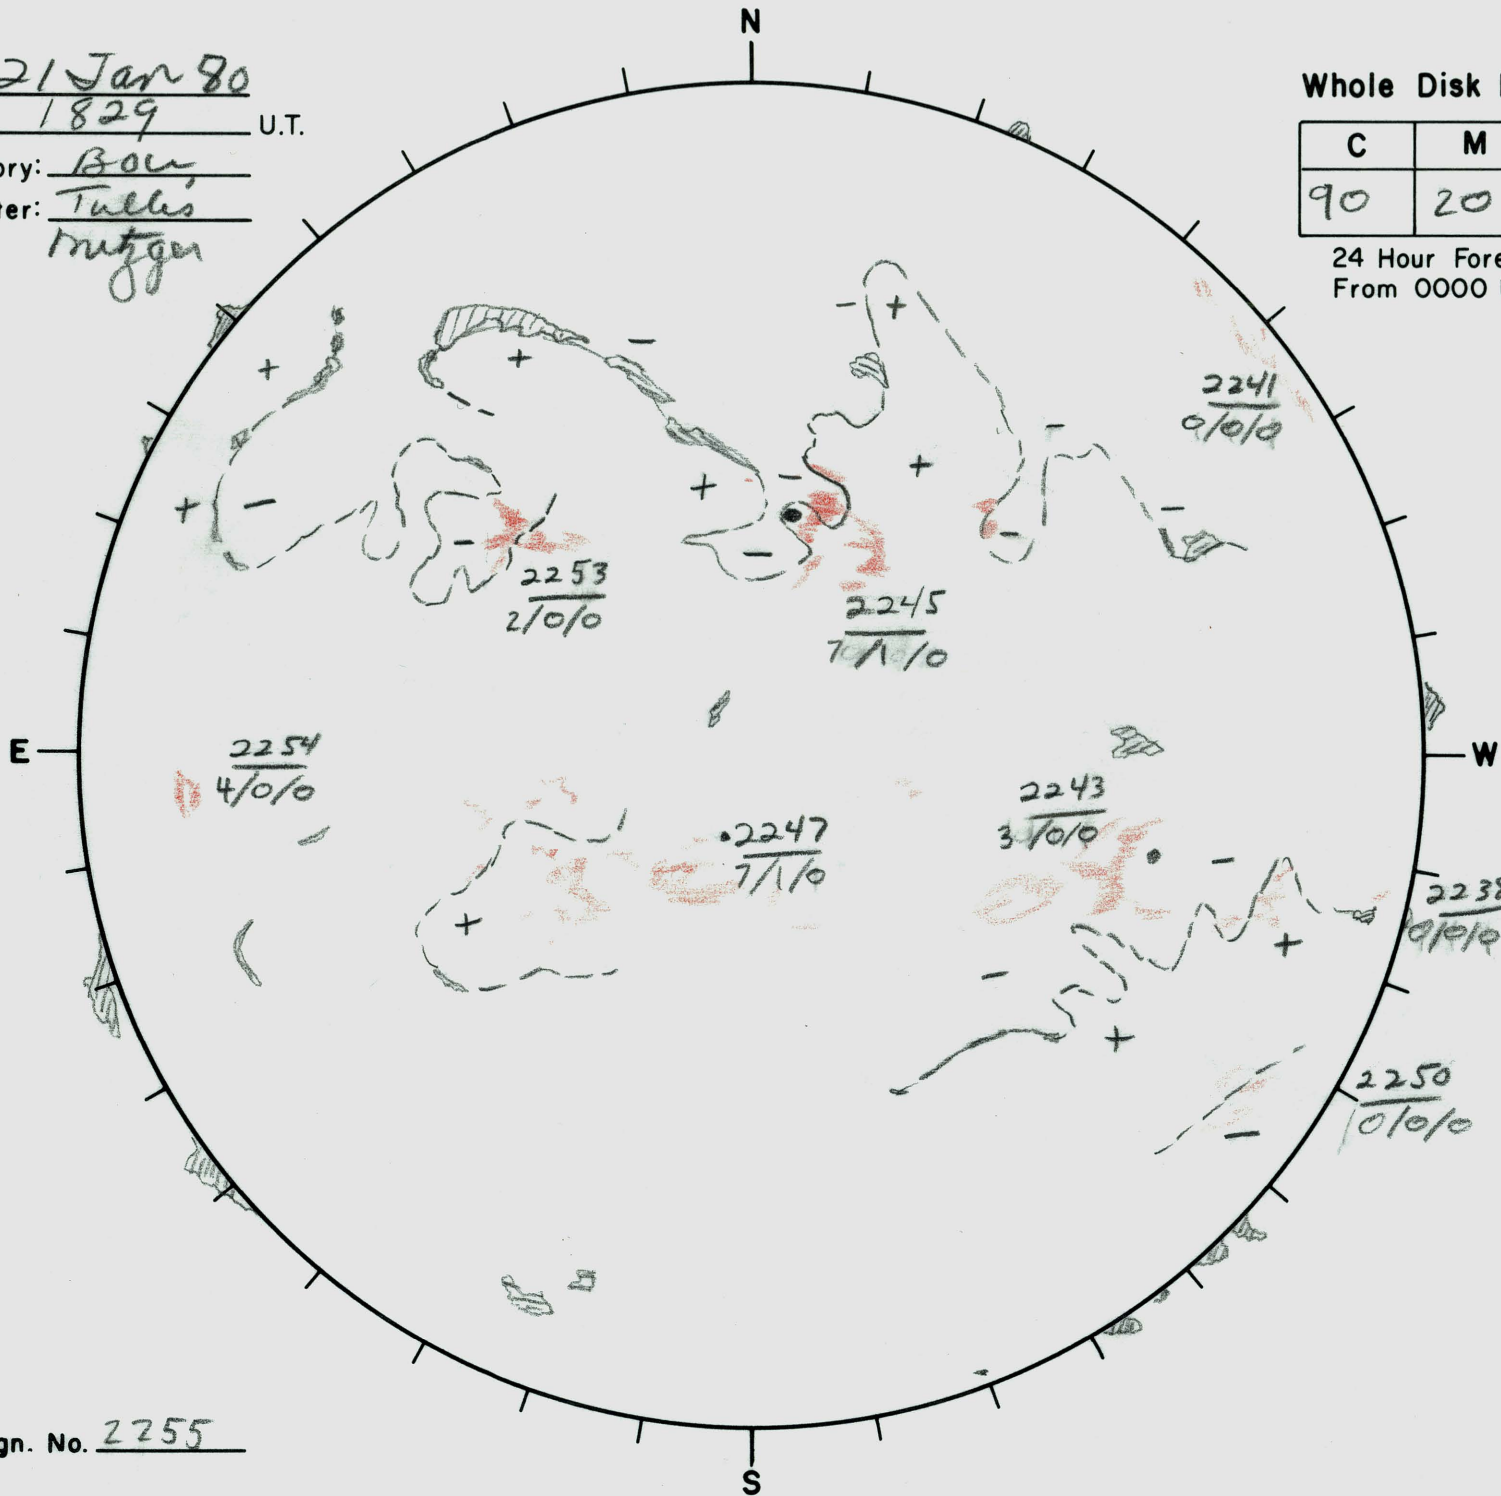

Date: 21 Jan 80
 Time: 1829 U.T.
 Observatory: Bow
 Forecaster: Tullis
nutger

Whole Disk Forecast

C	M	X	P
90	20	1	1

24 Hour Forecast
 From 0000 U.T. to 0000 U.T.

Next Rgn. No. 2255

L_t 55
 B_t -5