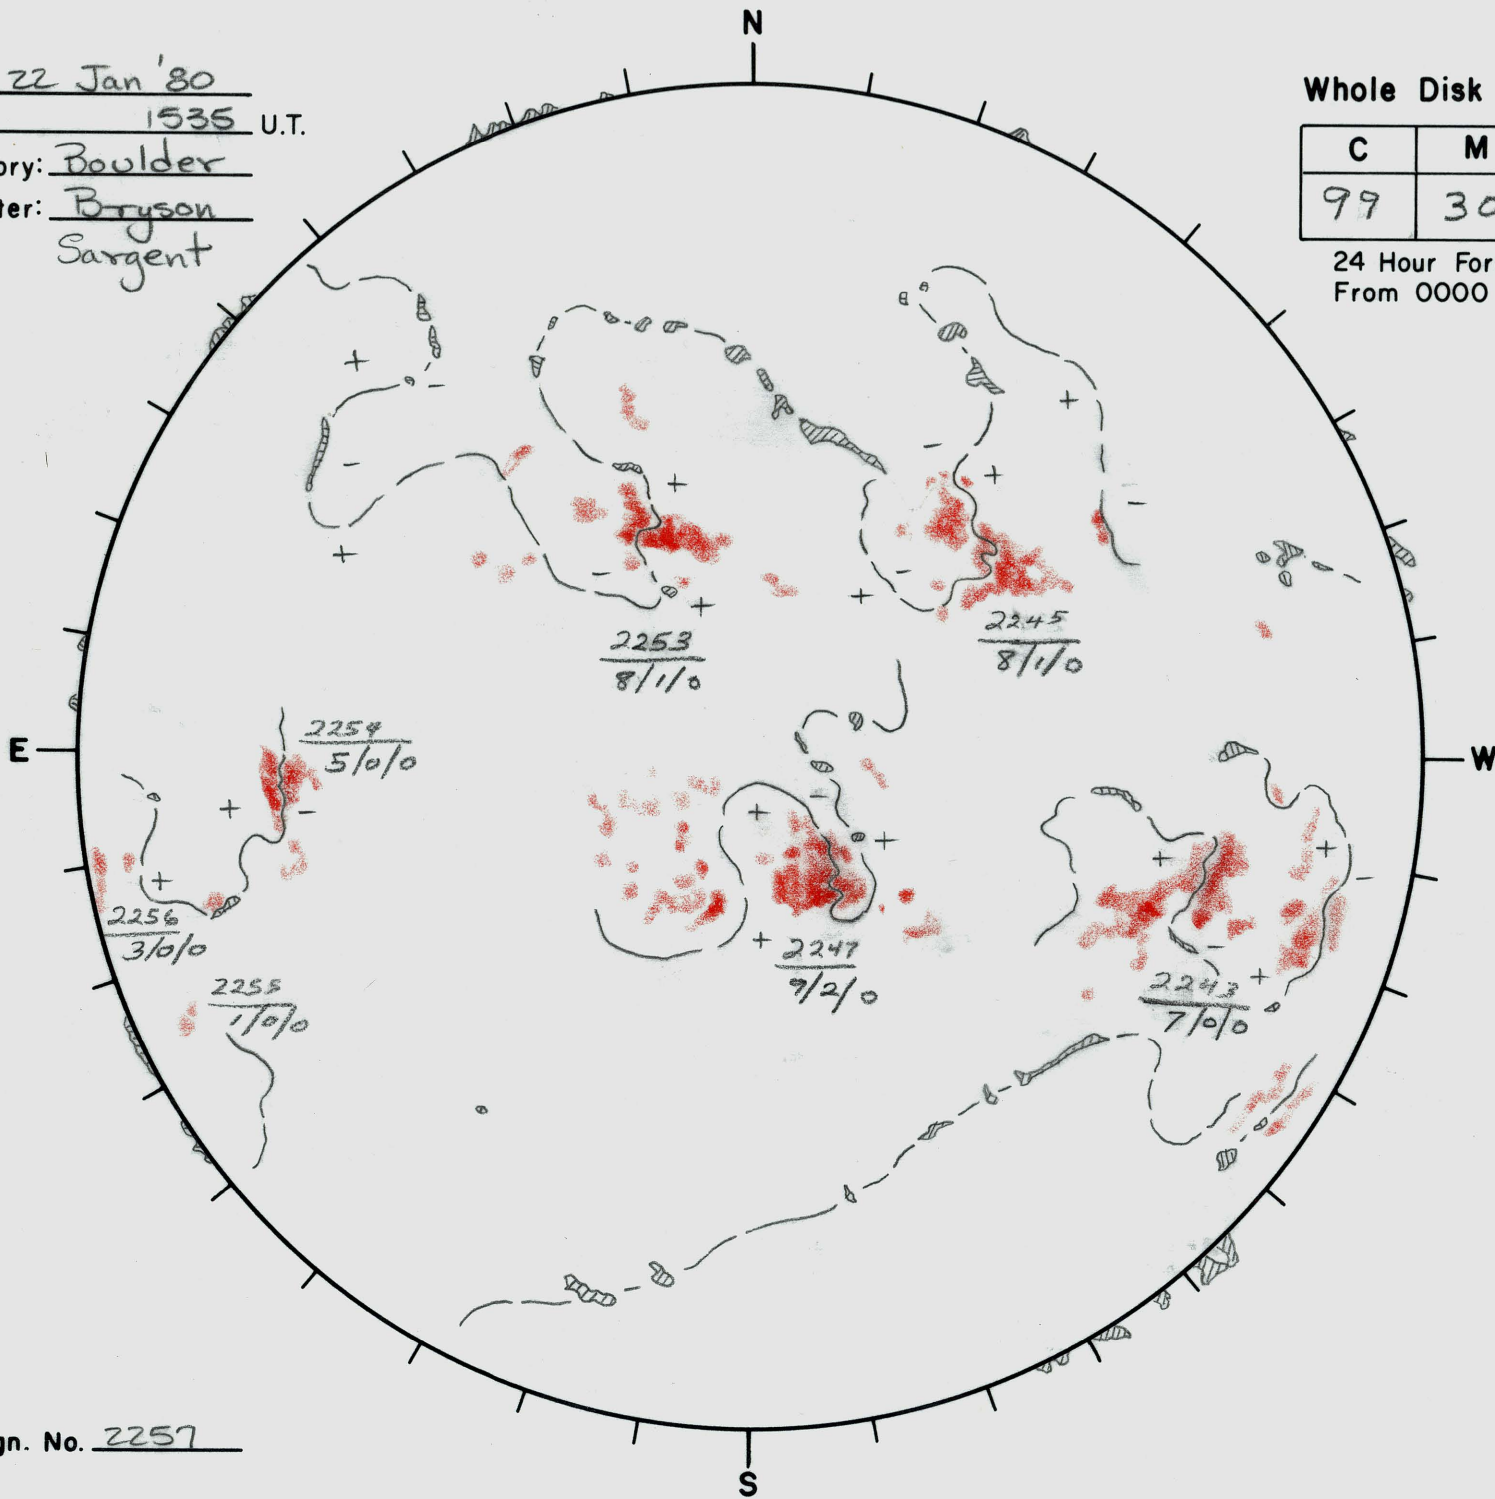

Date: 22 Jan '80
 Time: 1535 U.T.
 Observatory: Boulder
 Forecaster: Bryson
Sargent

Whole Disk Forecast

C	M	X
99	30	01

24 Hour Forecast
 From 0000 U.T. to 0000 U.T.

Next Rgn. No. 2257

L_t 20°
 B_t -5°