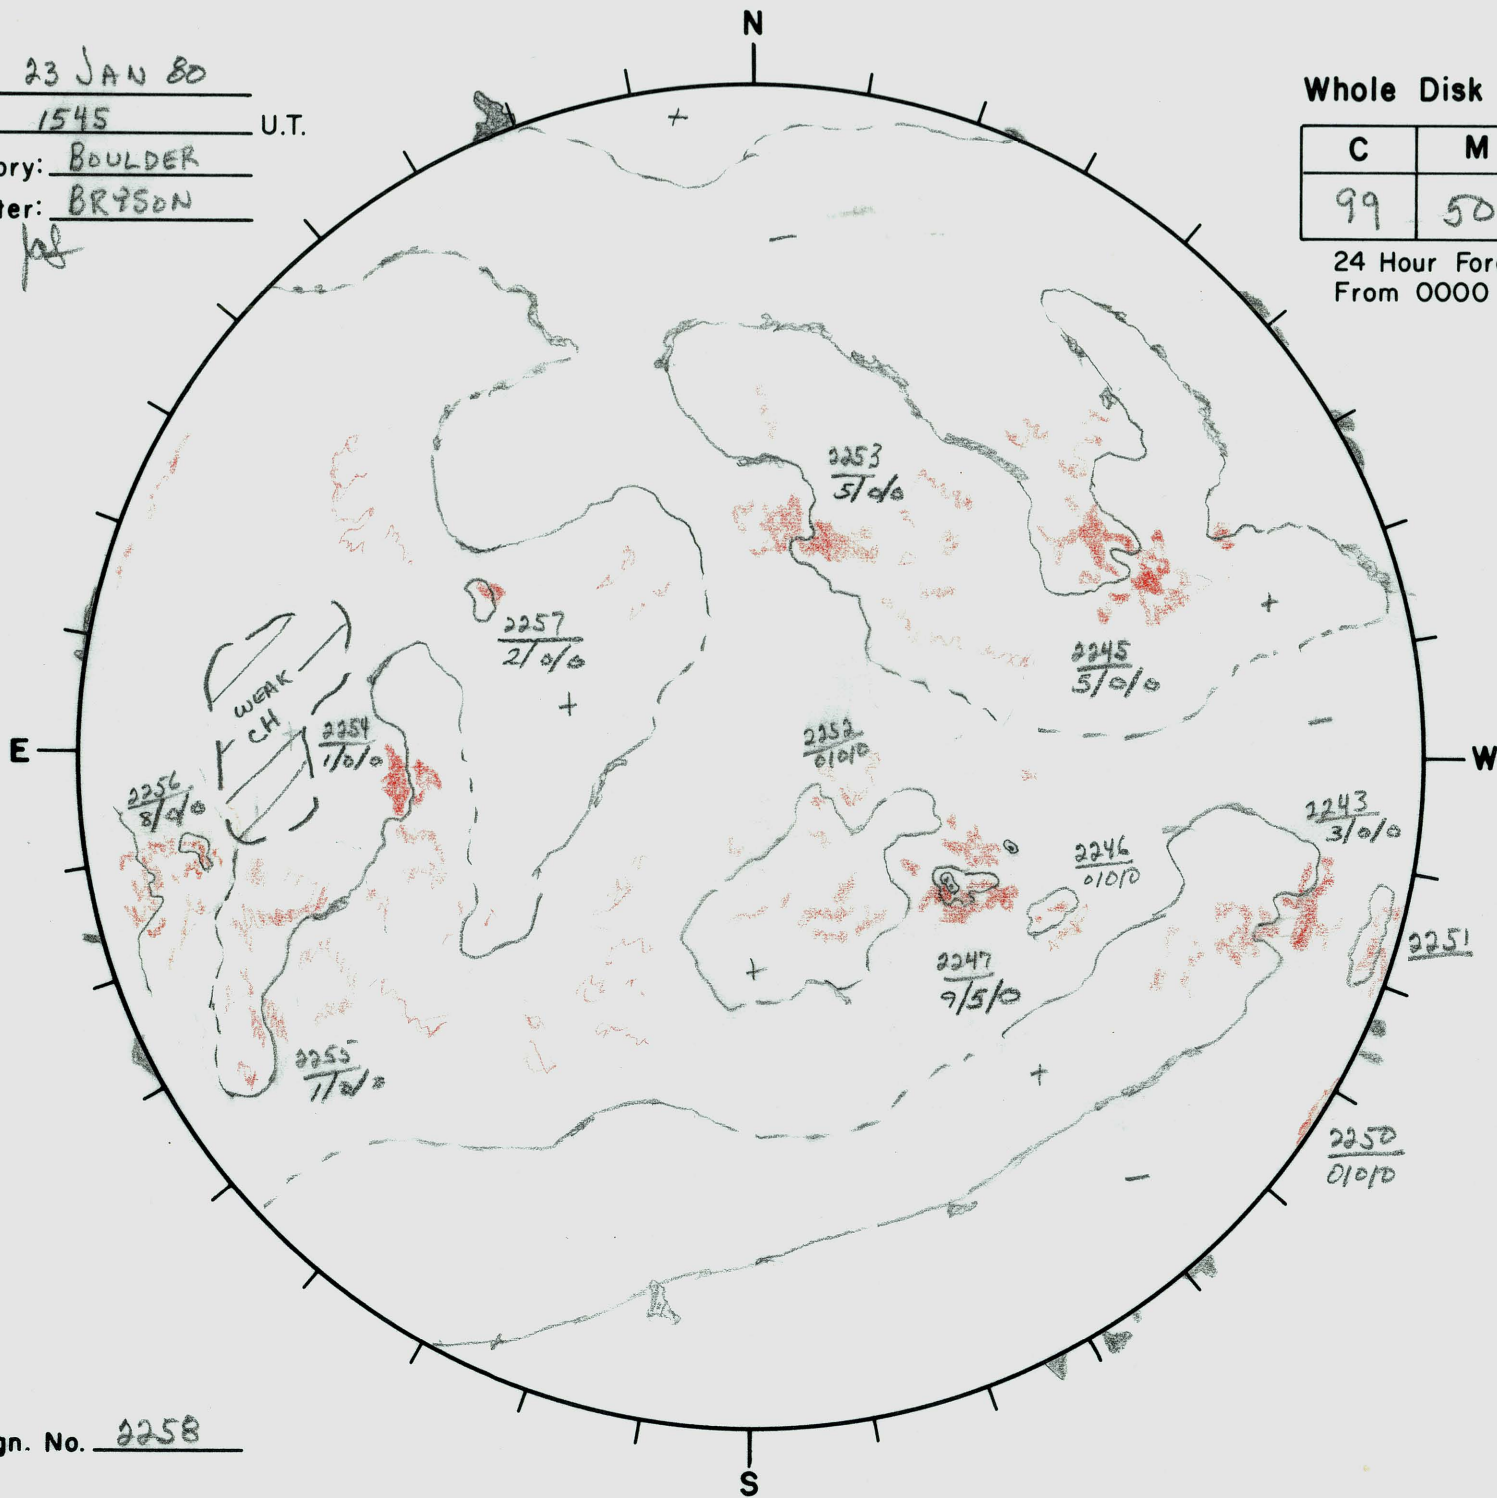

Date: 23 JAN 80
 Time: 1545 U.T.
 Observatory: BOULDER
 Forecaster: BRYSON

Whole Disk Forecast

C	M	X
99	50	05

24 Hour Forecast
 From 0000 U.T. to 0000 U.T.

Next Rgn. No. 2258

Lt 007°
 Bt -5°