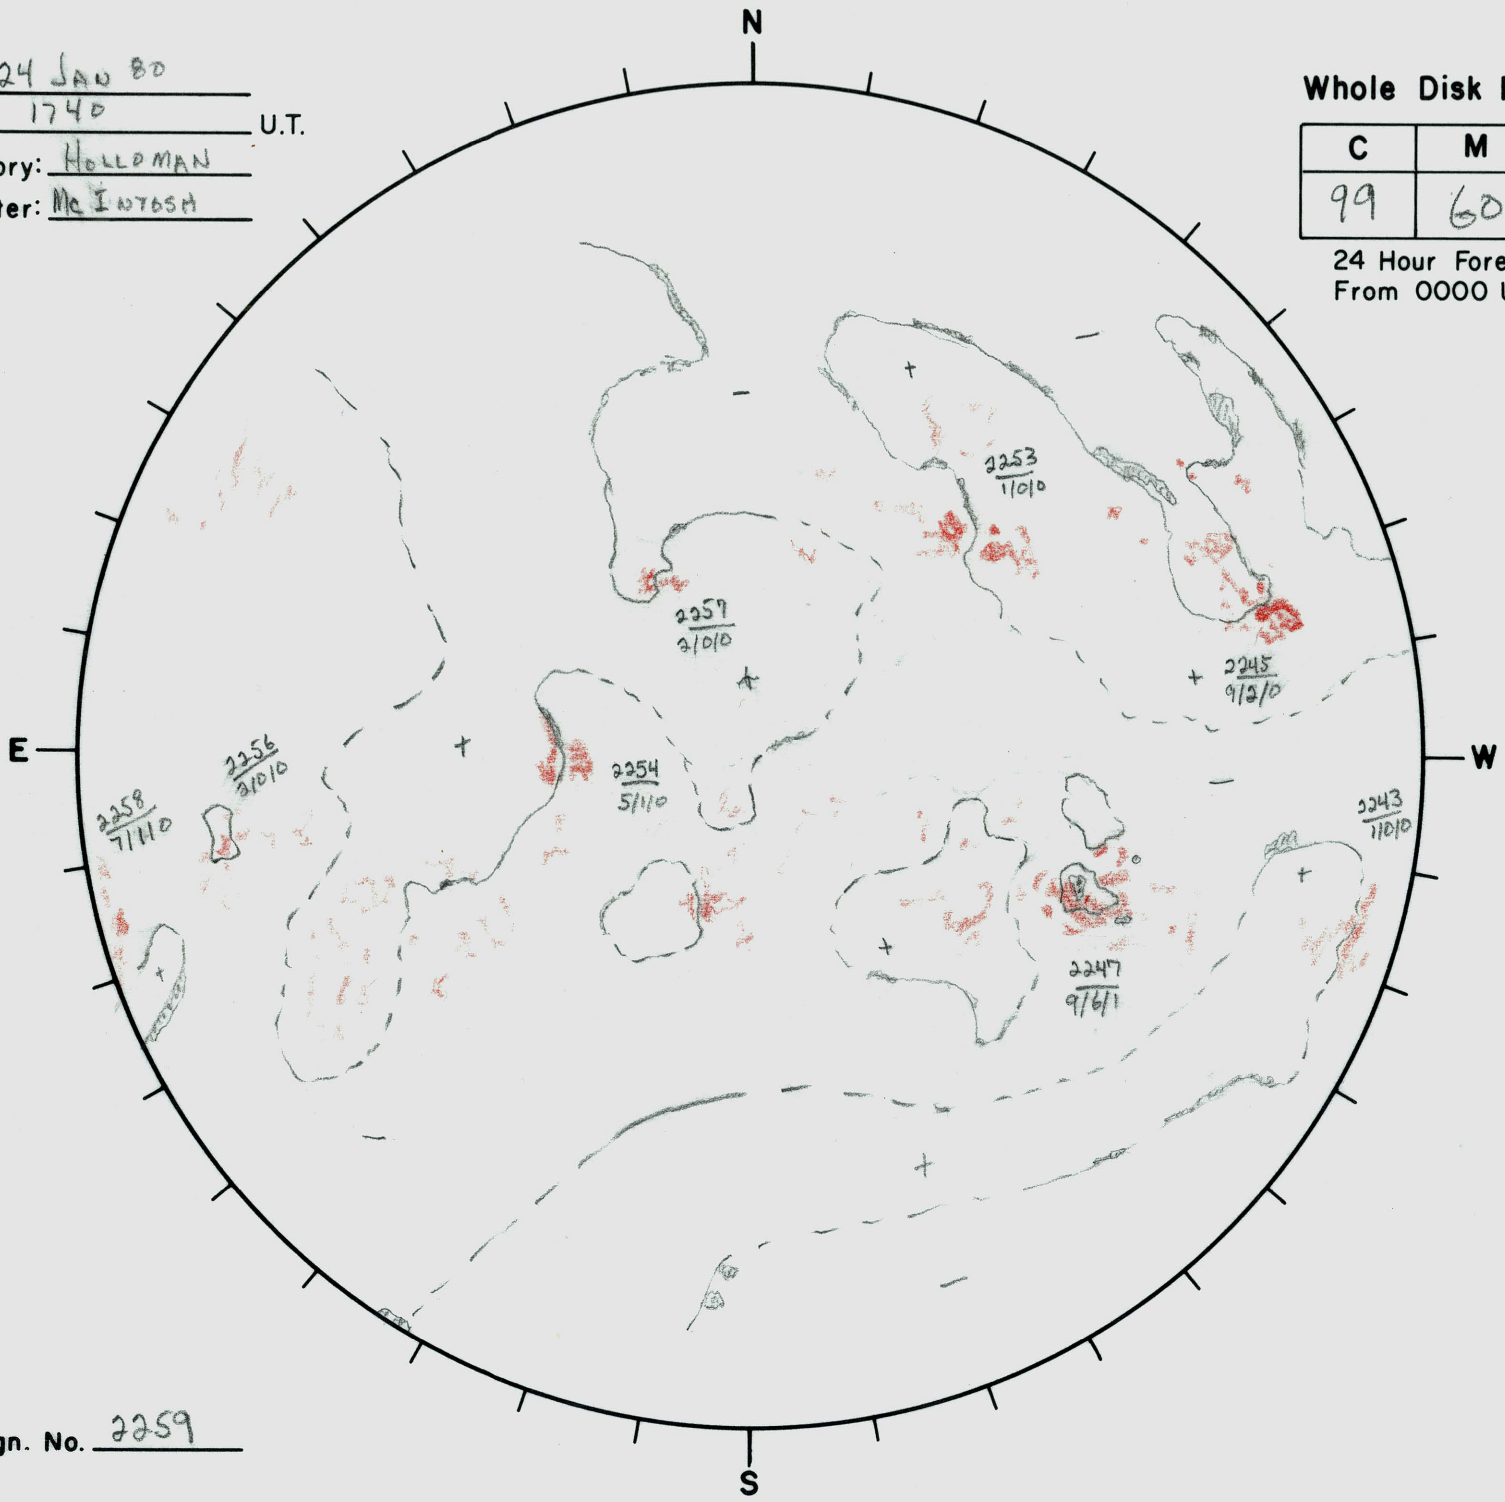

Date: 24 JAN 80
 Time: 1740 U.T.
 Observatory: HOLLOMAN
 Forecaster: MCINTOSH

Whole Disk Forecast

C	M	X
99	60	05

24 Hour Forecast
 From 0000 U.T. to 0000 U.T.

Next Rgn. No. 2259

L↑ 353°
 B↑ -5°