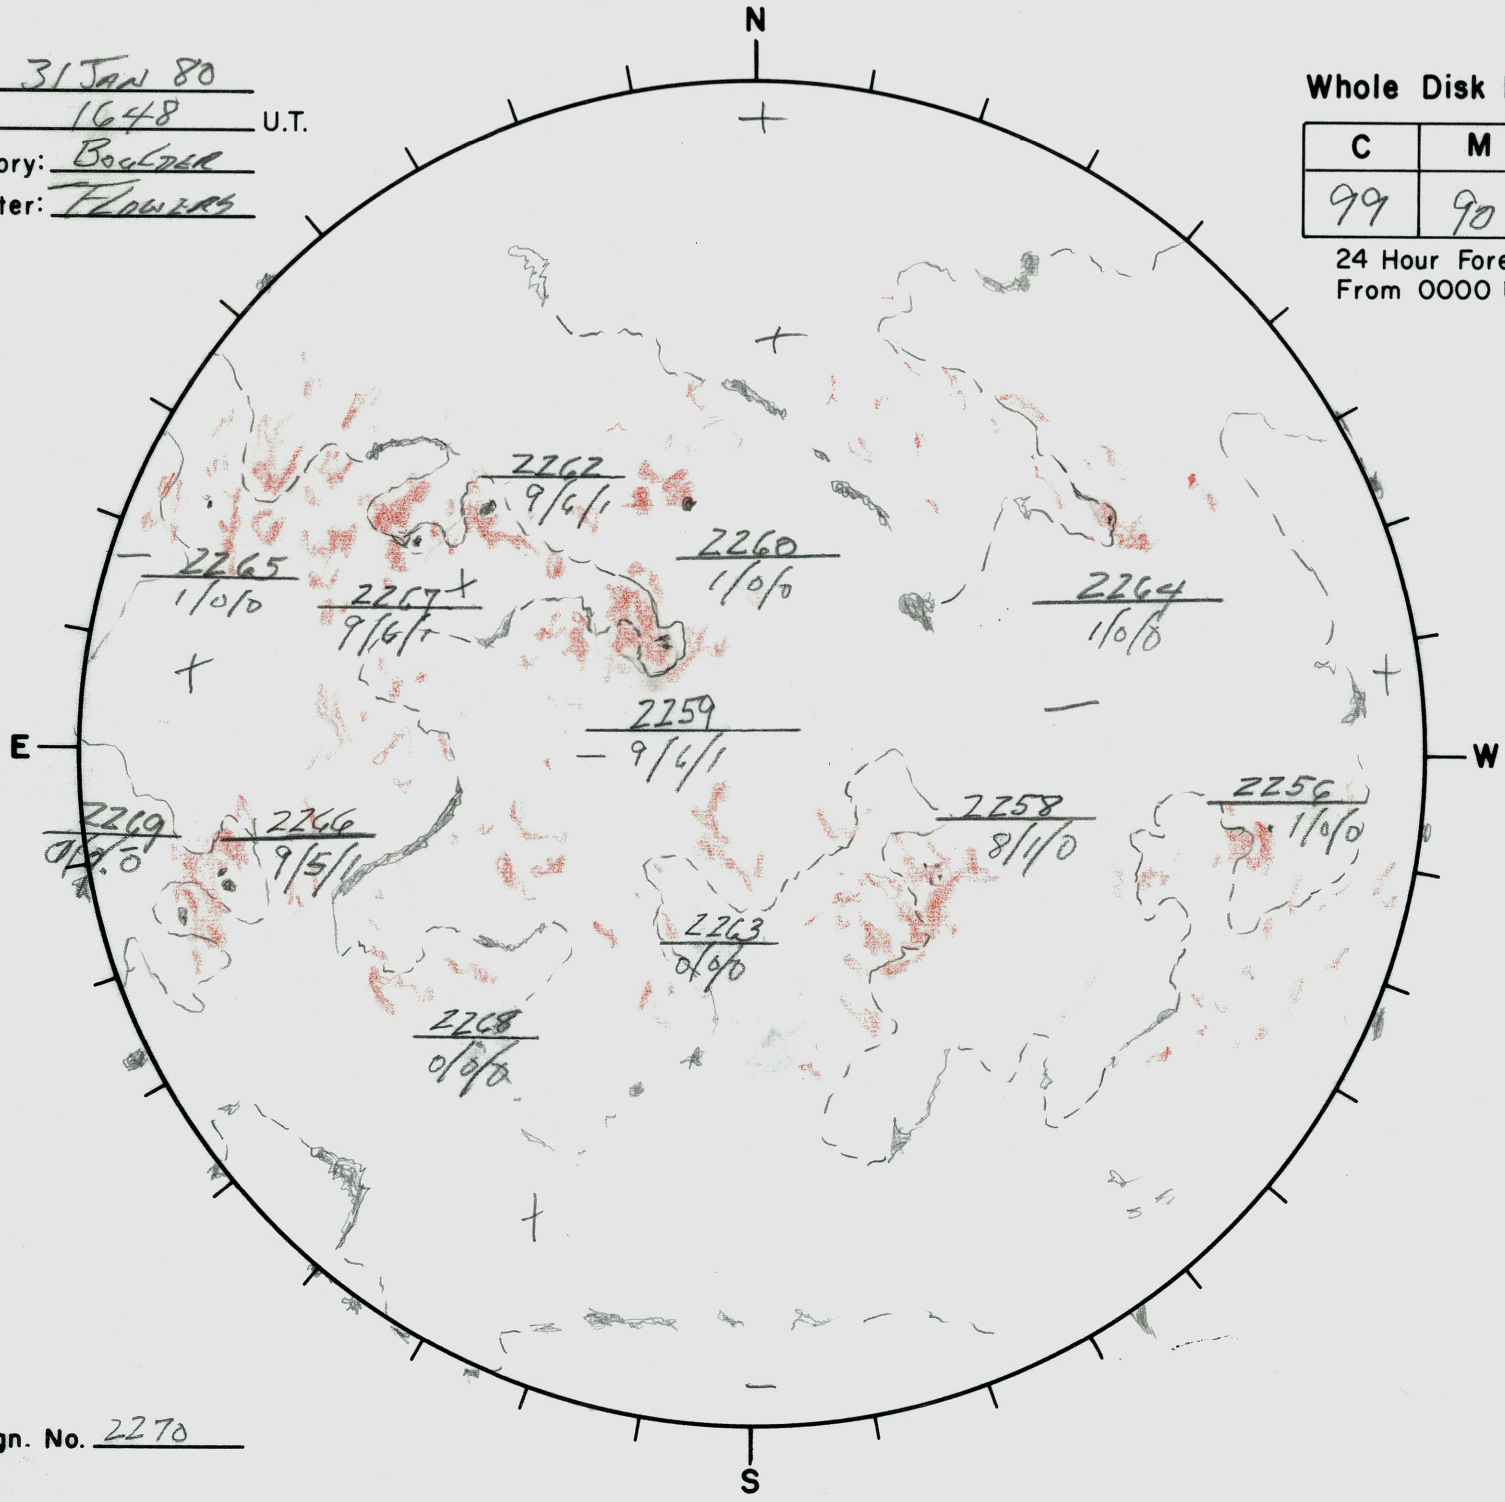

Date: 31 Jan 80  
 Time: 1648 U.T.  
 Observatory: BOULDER  
 Forecaster: FLOWERS

**Whole Disk Forecast**

C	M	X
99	90	10

24 Hour Forecast  
 From 0000 U.T. to 0000 U.T.

Next Rgn. No. 2270

L<sub>t</sub> 261  
 B<sub>t</sub> -6