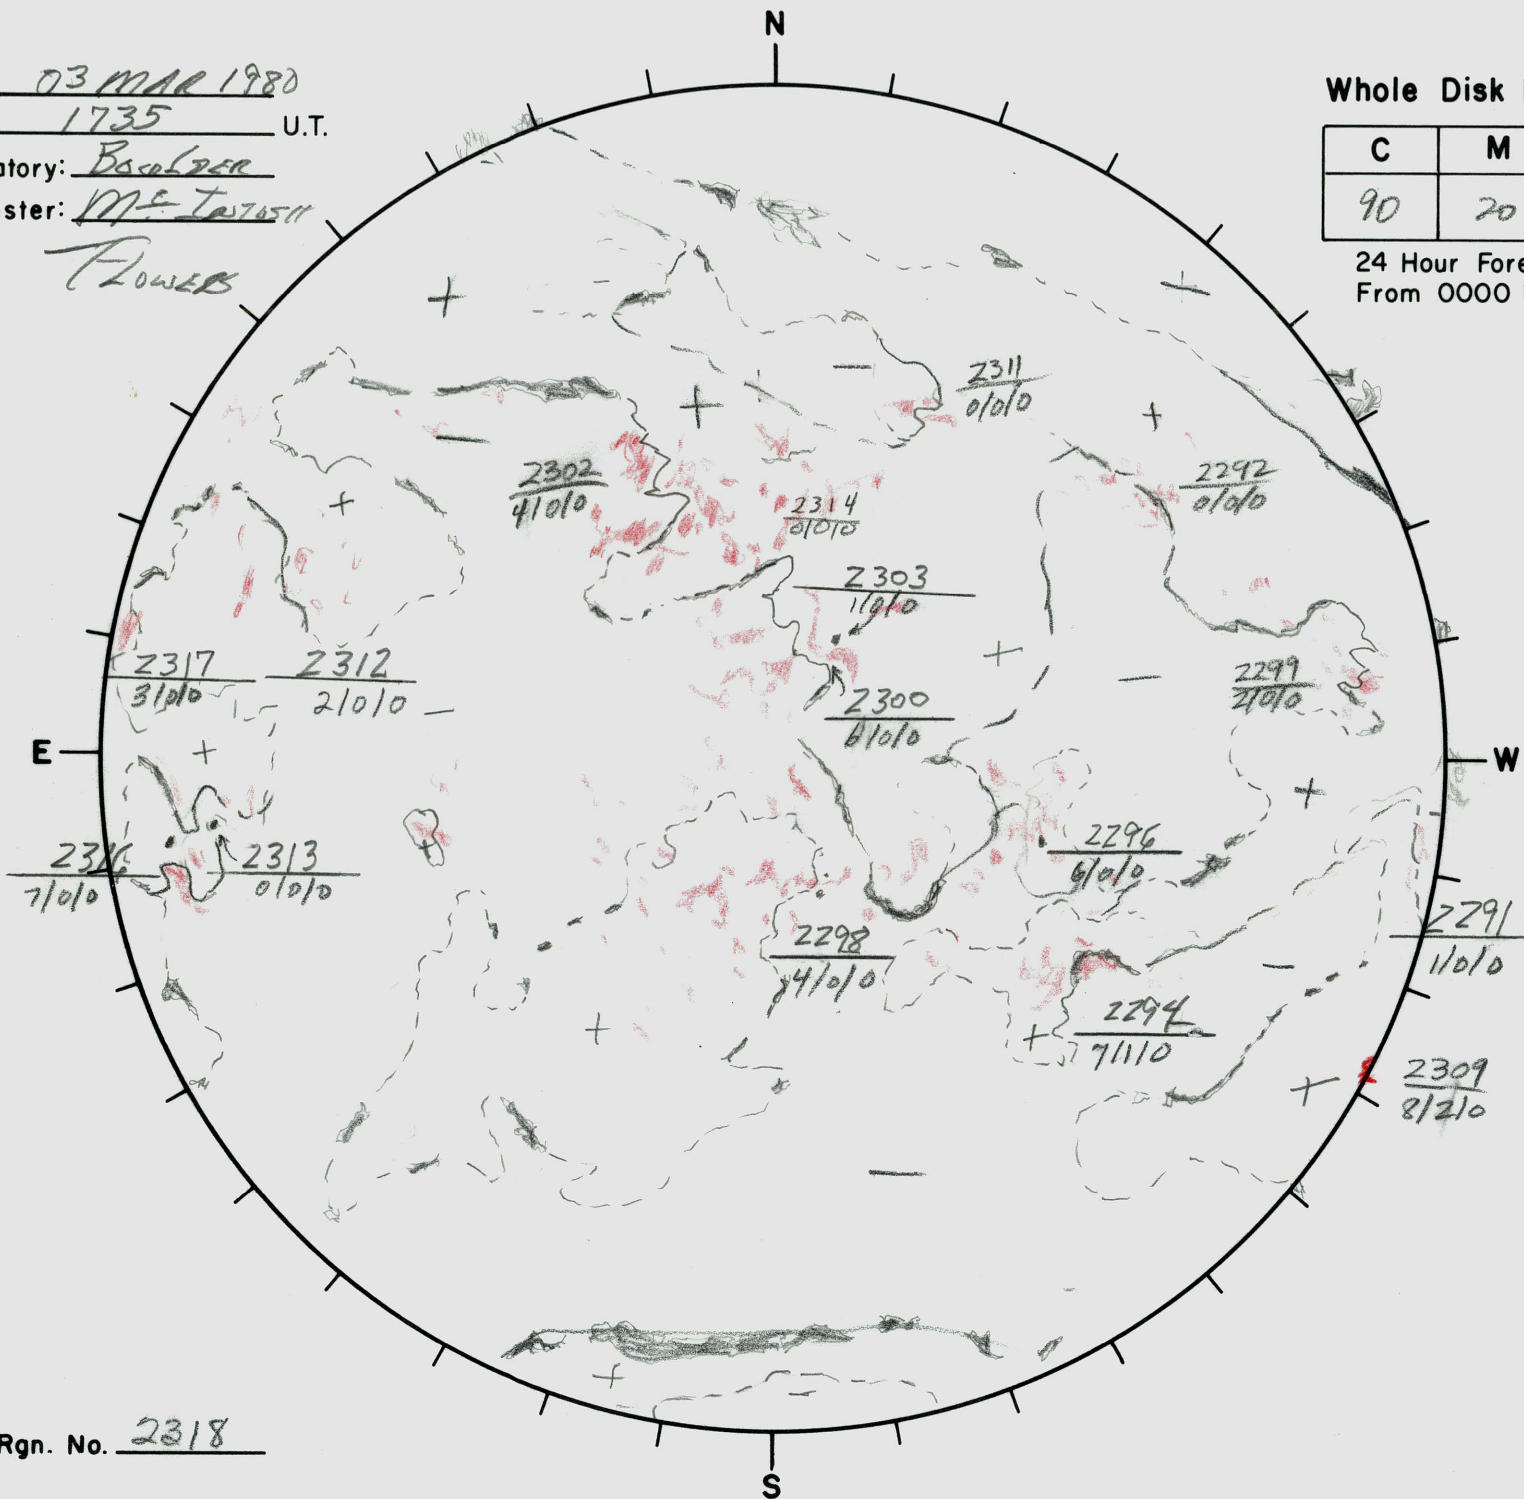

Date: 03 MAR 1980
 Time: 1735 U.T.
 Observatory: Baylor
 Forecaster: M. E. TAYLOR

Flowers

Whole Disk Forecast

C	M	X
90	20	01

24 Hour Forecast
 From 0000 U.T. to 0000 U.T.

Eliminate
 2307
 2315

Next Rgn. No. 2318

L† 198
 B† -7.25