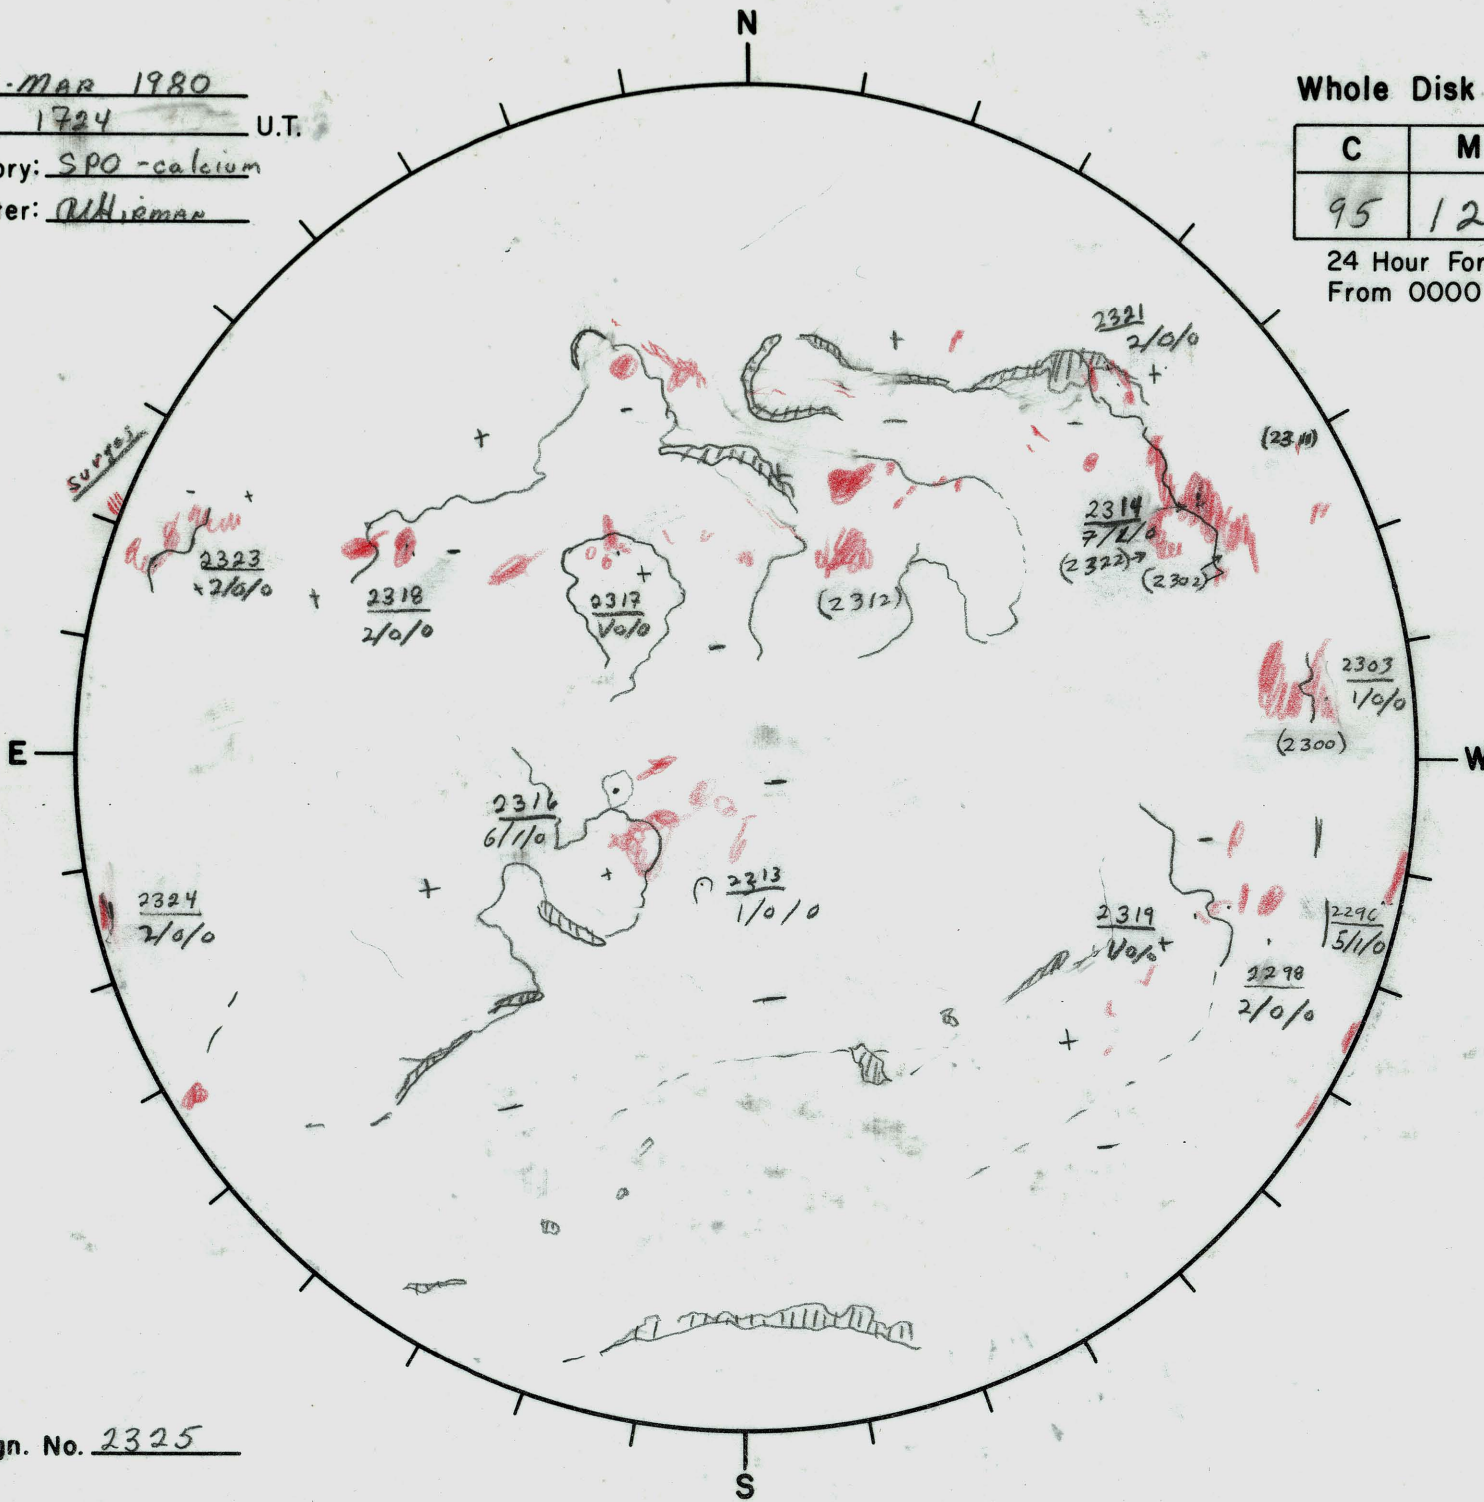

Date: 7-MAR 1980
 Time: 1724 U.T.
 Observatory: SPO - calcium
 Forecaster: A.H. Emmer

Whole Disk Forecast

C	M	X
95	12	01

24 Hour Forecast
 From 0000 U.T. to 0000 U.T.

Next Rgn. No. 2325

L† 146.6
 B† -7.25