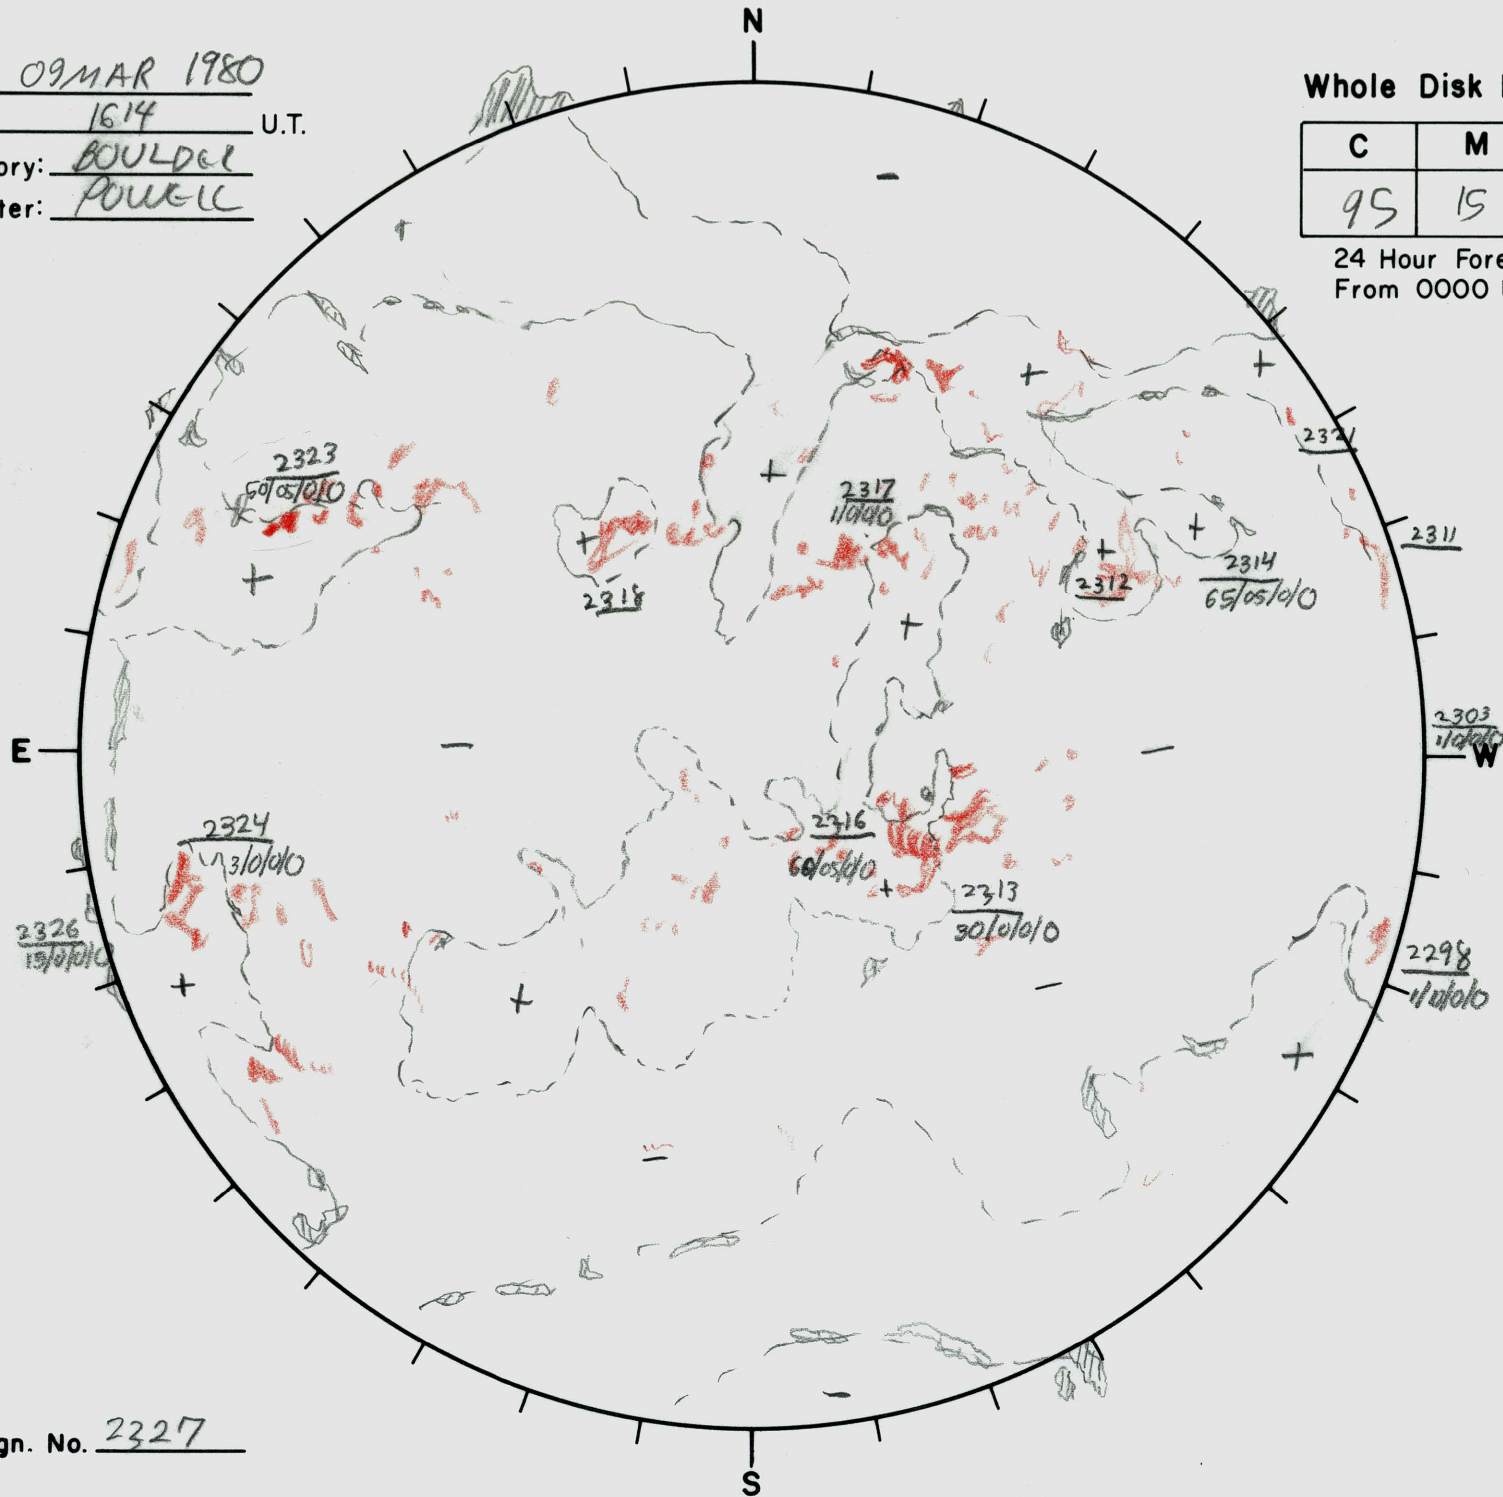

Date: 09 MAR 1980  
 Time: 1614 U.T.  
 Observatory: BOULDER  
 Forecaster: POWELL

Whole Disk Forecast

C	M	X	P
95	15	01	01

24 Hour Forecast  
 From 0000 U.T. to 0000 U.T.

Next Rgn. No. 2327

L† 120.7  
 B† -7.28