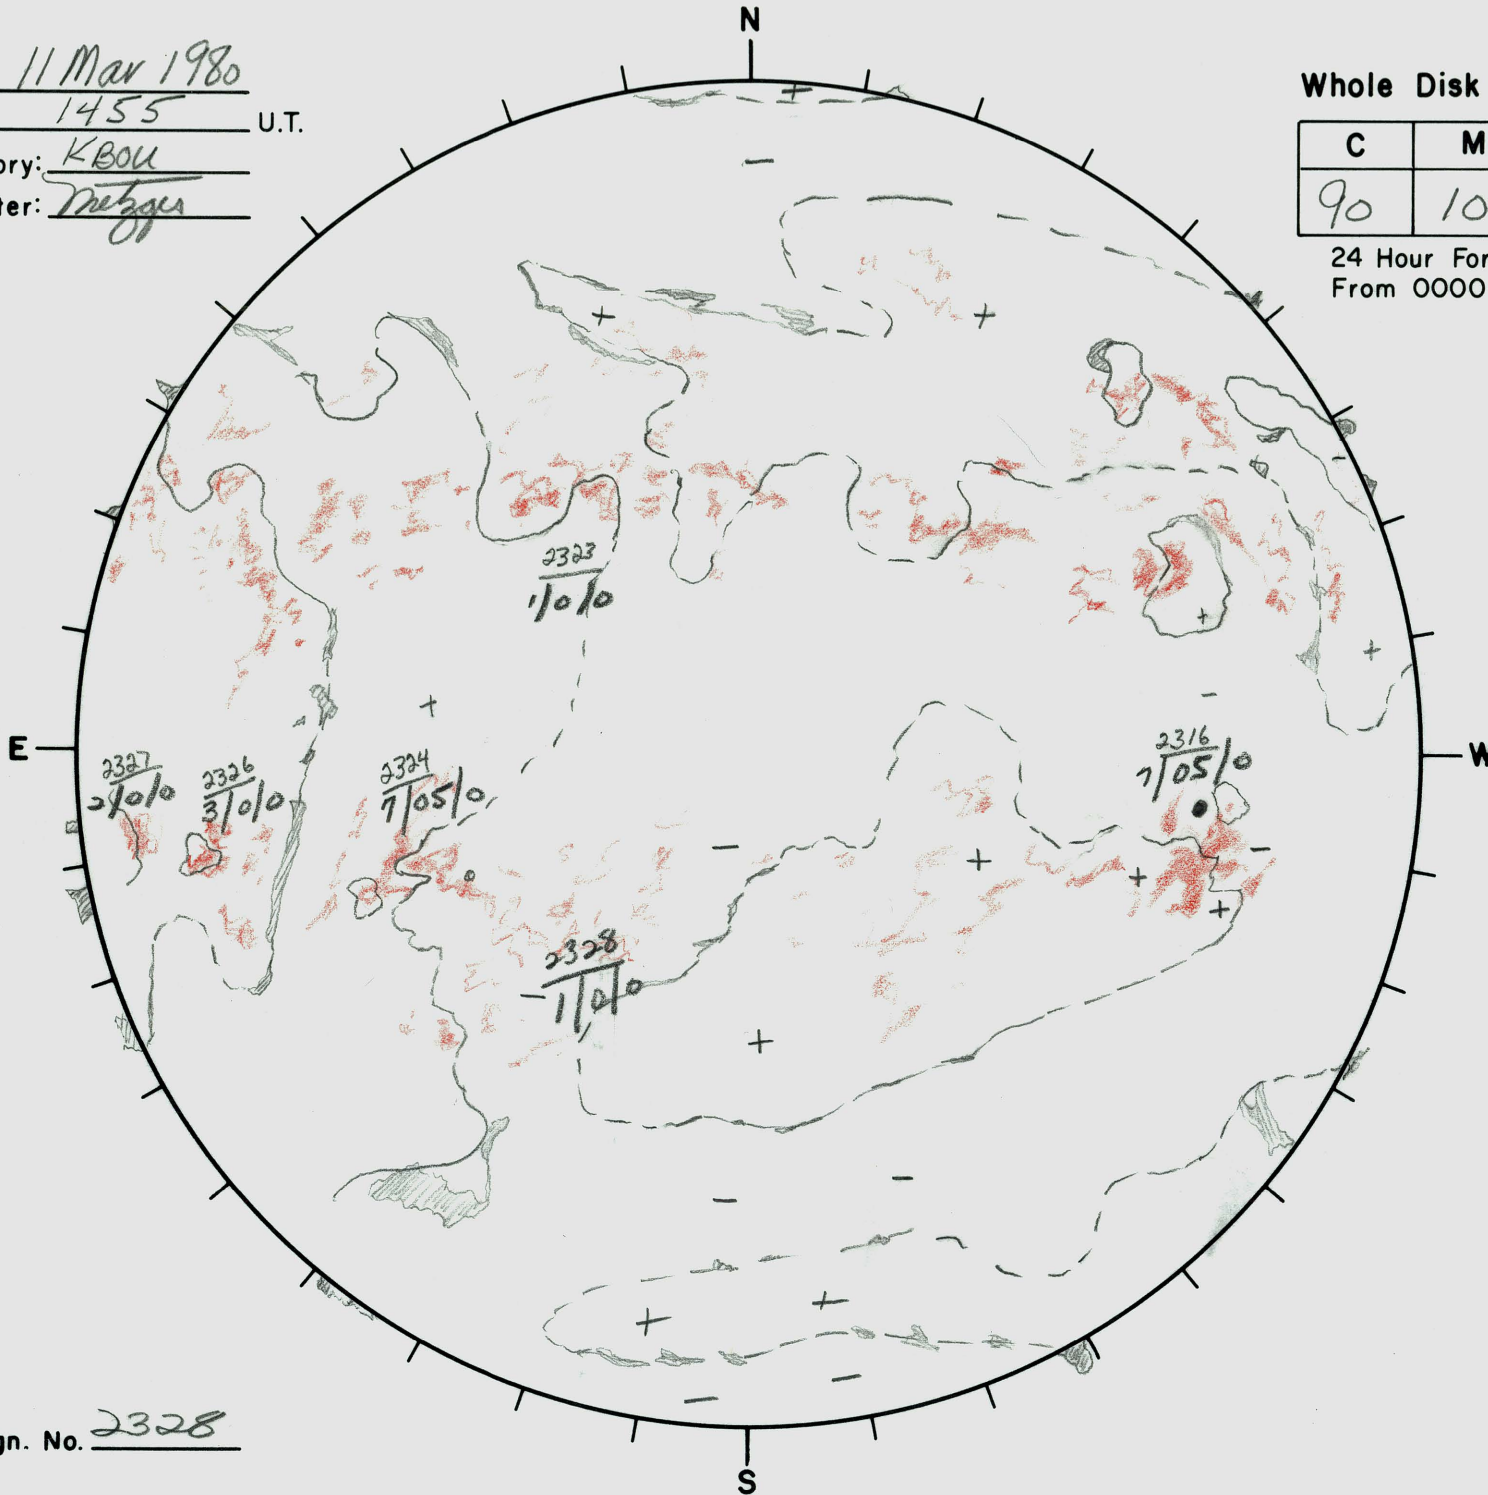

Date: 11 Mar 1980
 Time: 1455 U.T.
 Observatory: KBOU
 Forecaster: Metzger

Whole Disk Forecast

C	M	X
90	10	01

24 Hour Forecast
 From 0000 U.T. to 0000 U.T.

Next Rgn. No. 2328

L_f 95.3
 B_f -7.2