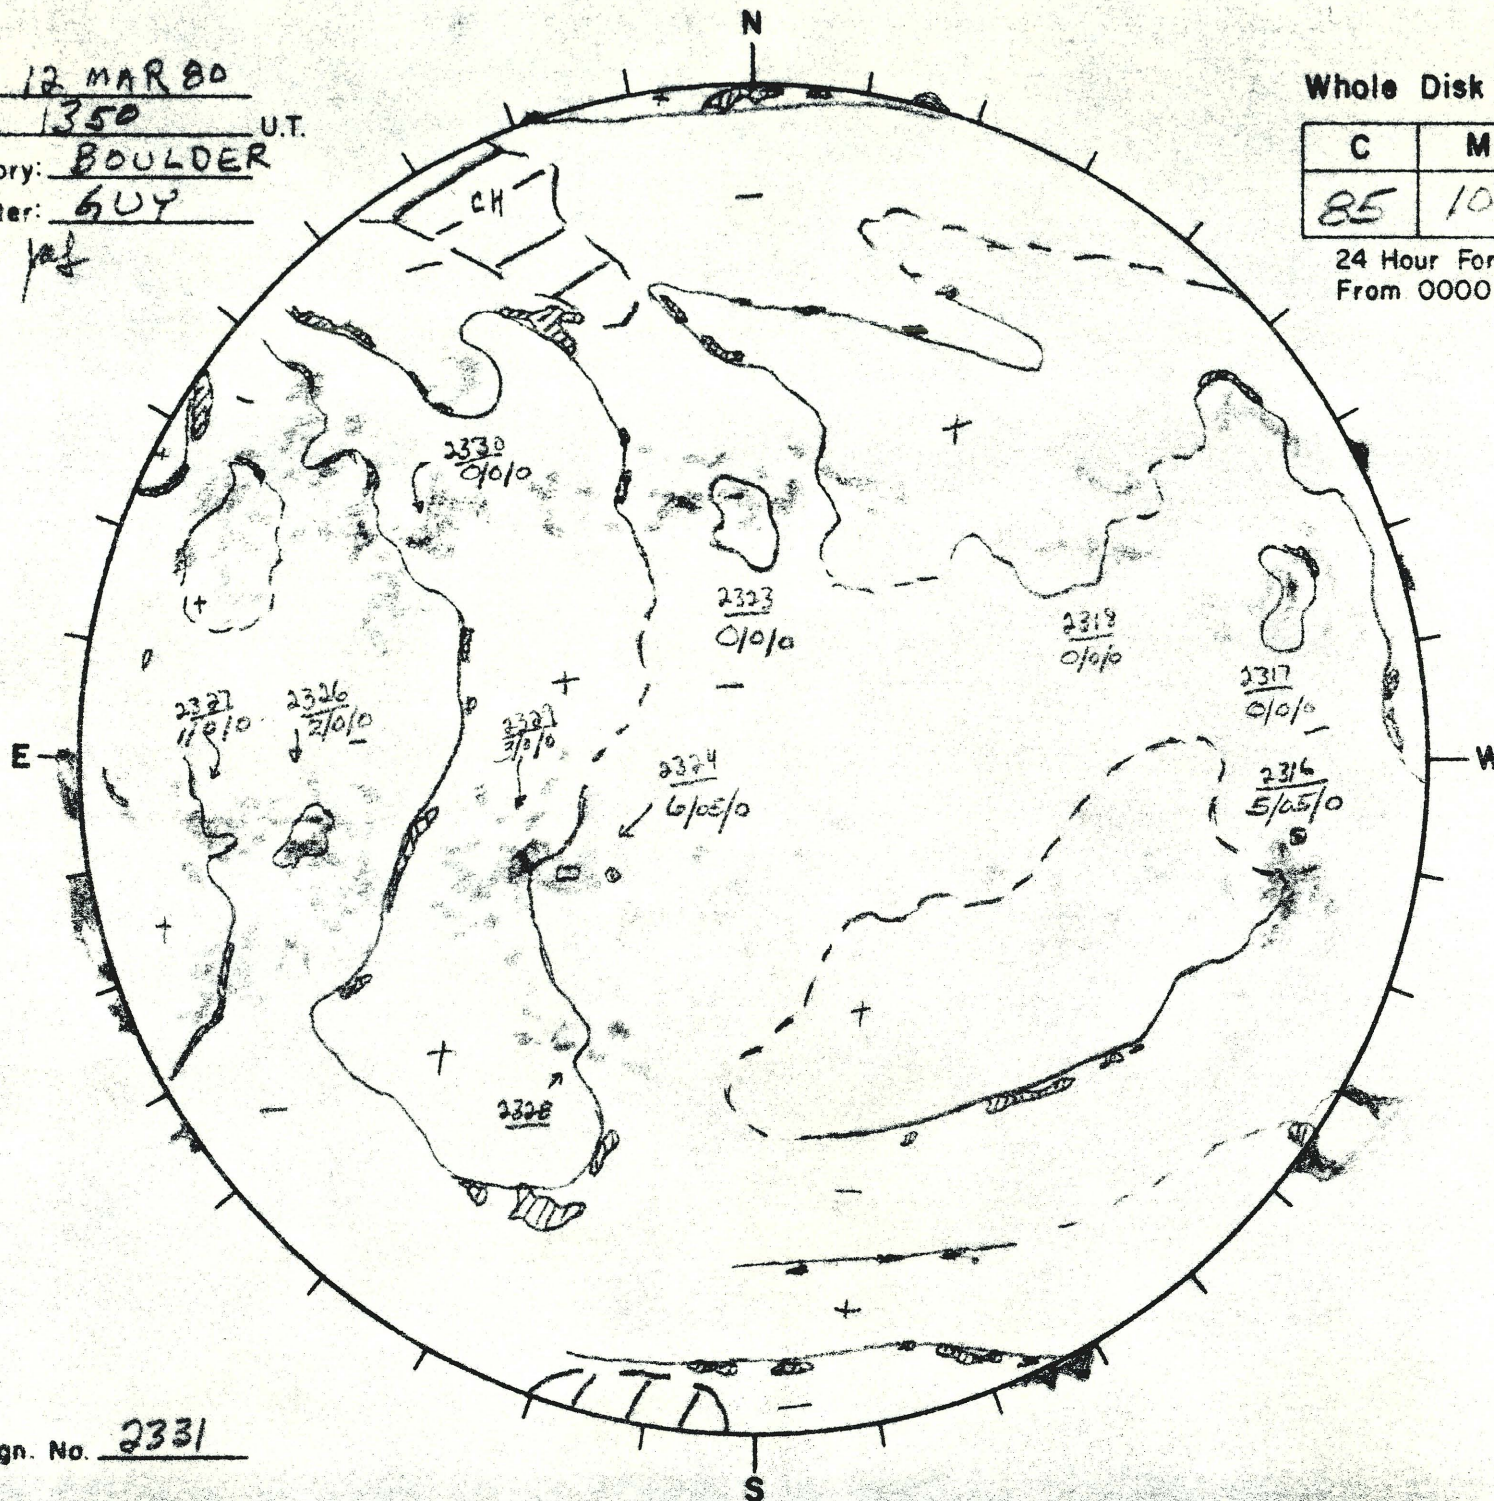

Date: 12 MAR 80  
 Time: 1350 U.T.  
 Observatory: BOULDER  
 Forecaster: GUY

Whole Disk Forecast

C	M	X
85	10	01

24 Hour Forecast  
 From 0000 U.T. to 0000 U.T.

Next Rgn. No. 2331

L<sub>1</sub> 082°  
 B<sub>1</sub> -7°