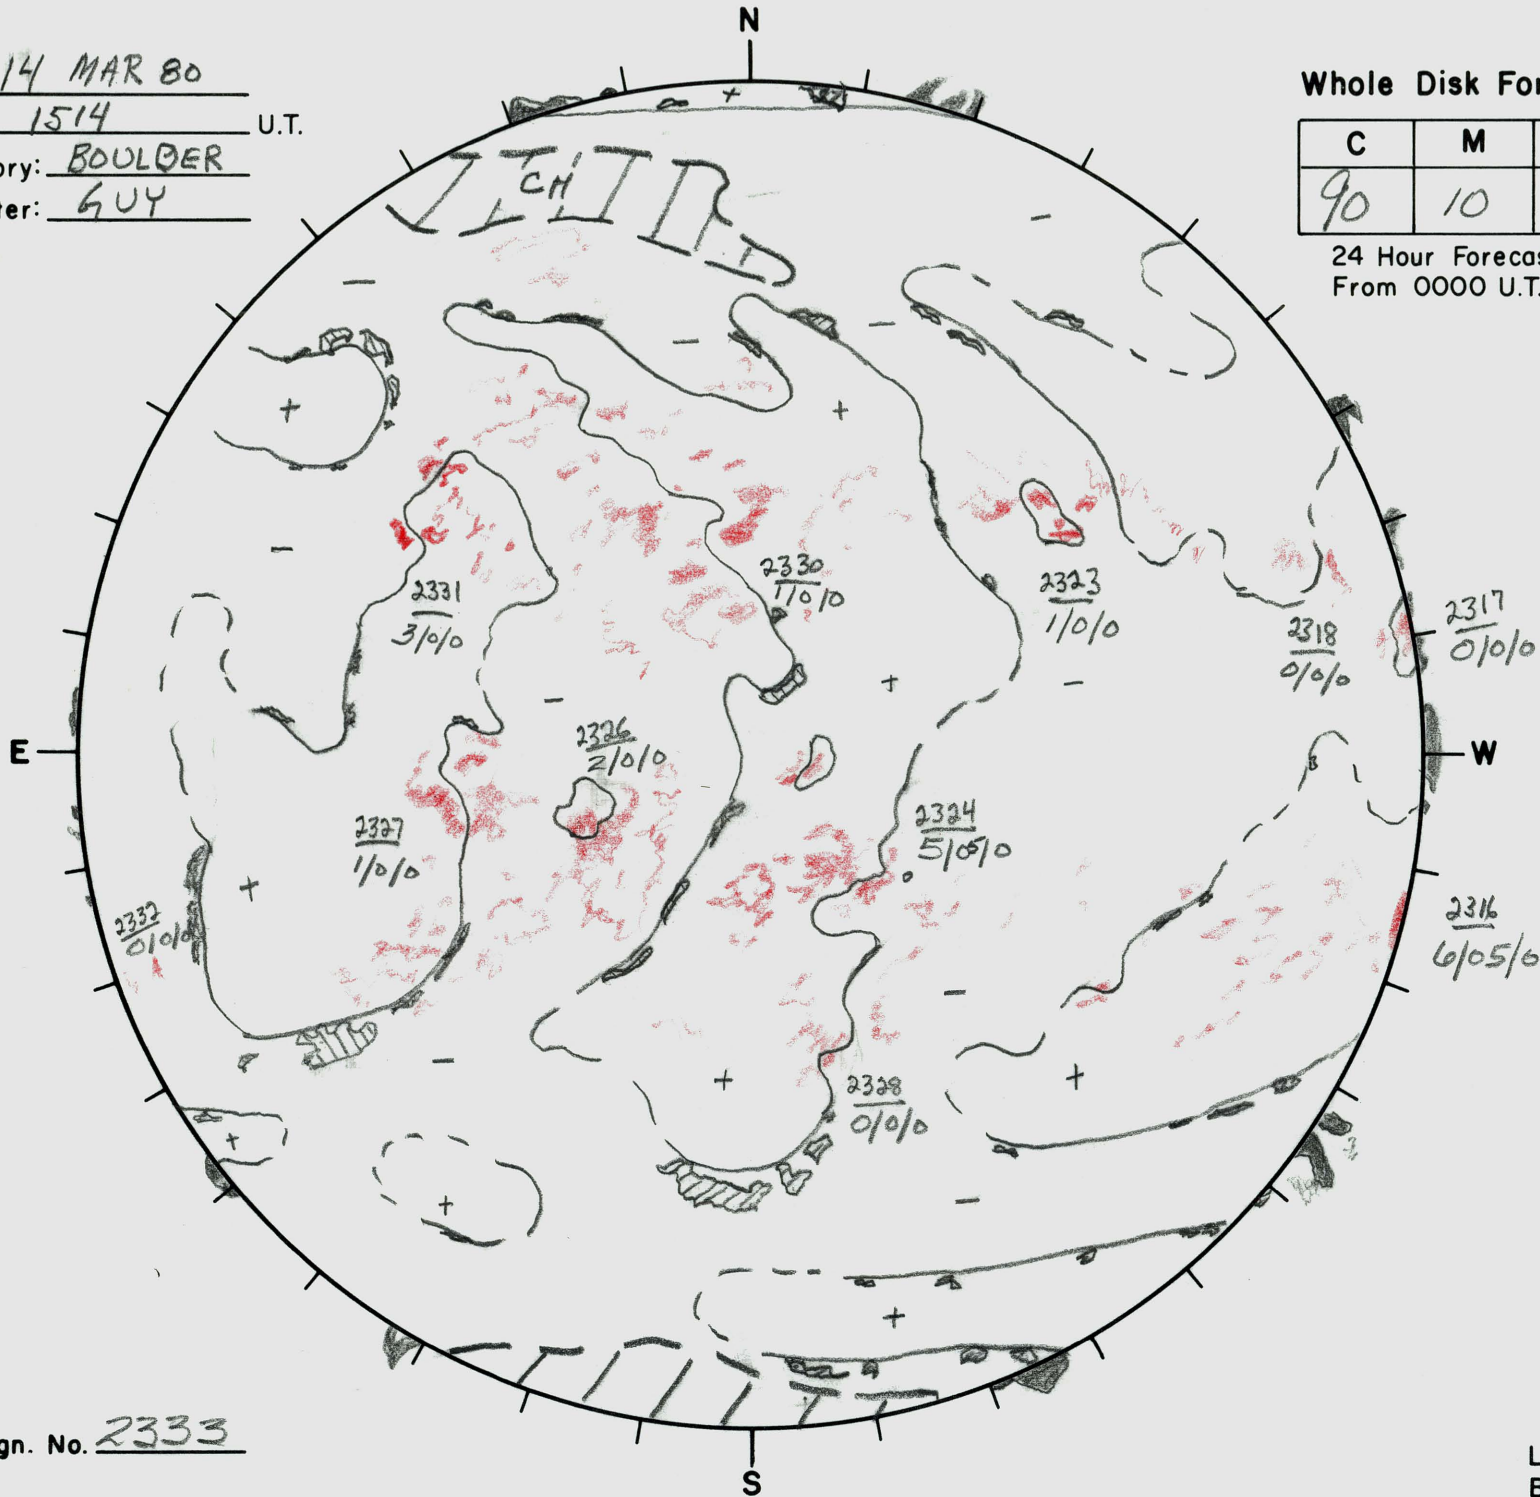

Date: 14 MAR 80
 Time: 1514 U.T.
 Observatory: BOULDER
 Forecaster: GUY
gas

Whole Disk Forecast

C	M	X	P
90	10	01	01

24 Hour Forecast
 From 0000 U.T. to 0000 U.T.

Next Rgn. No. 2333

Lt 55°
 Bt -7°