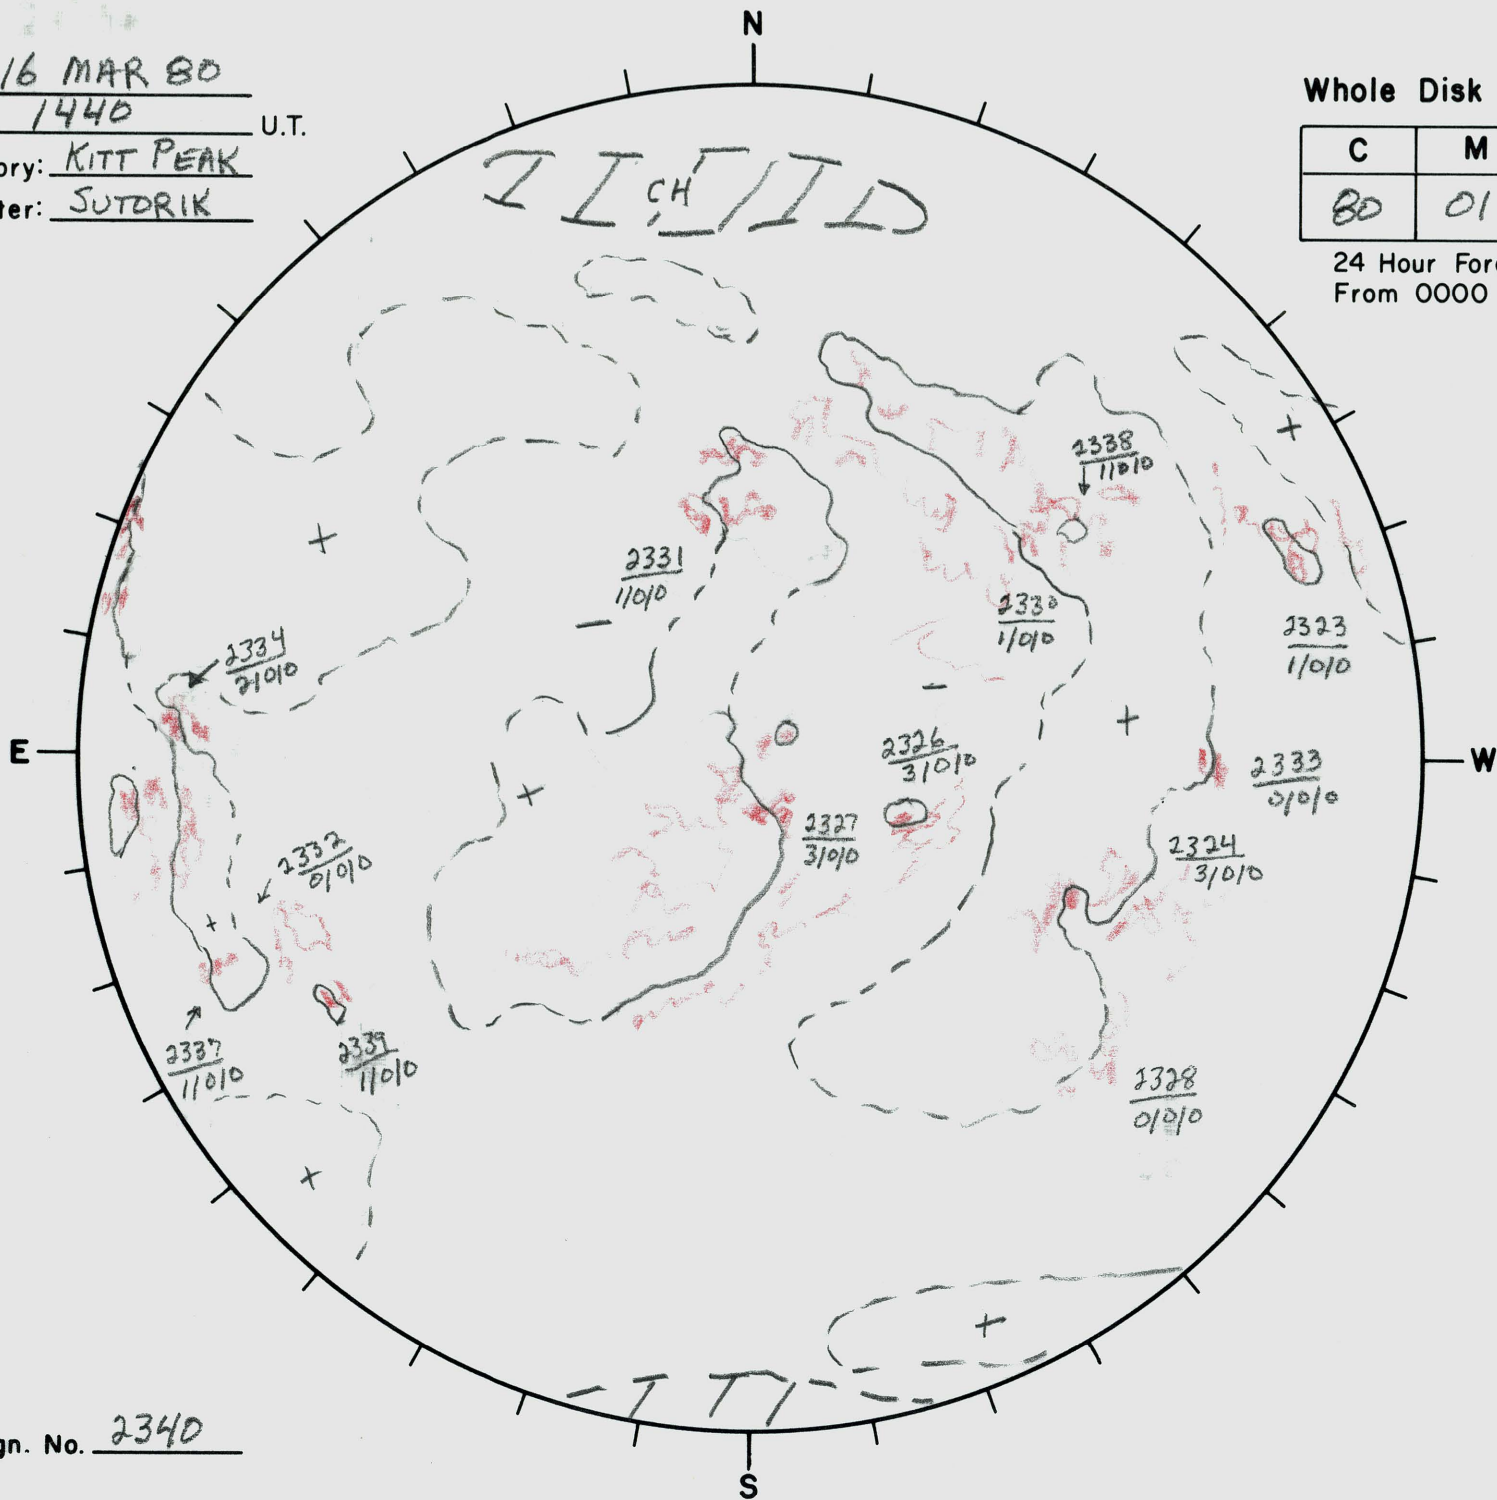

Date: 16 MAR 80
 Time: 1440 U.T.
 Observatory: KITT PEAK
 Forecaster: SUTRIK

Whole Disk Forecast

C	M	X
80	01	01

24 Hour Forecast
 From 0000 U.T. to 0000 U.T.

Next Rgn. No. 2340

L† 029°
 B† -7°