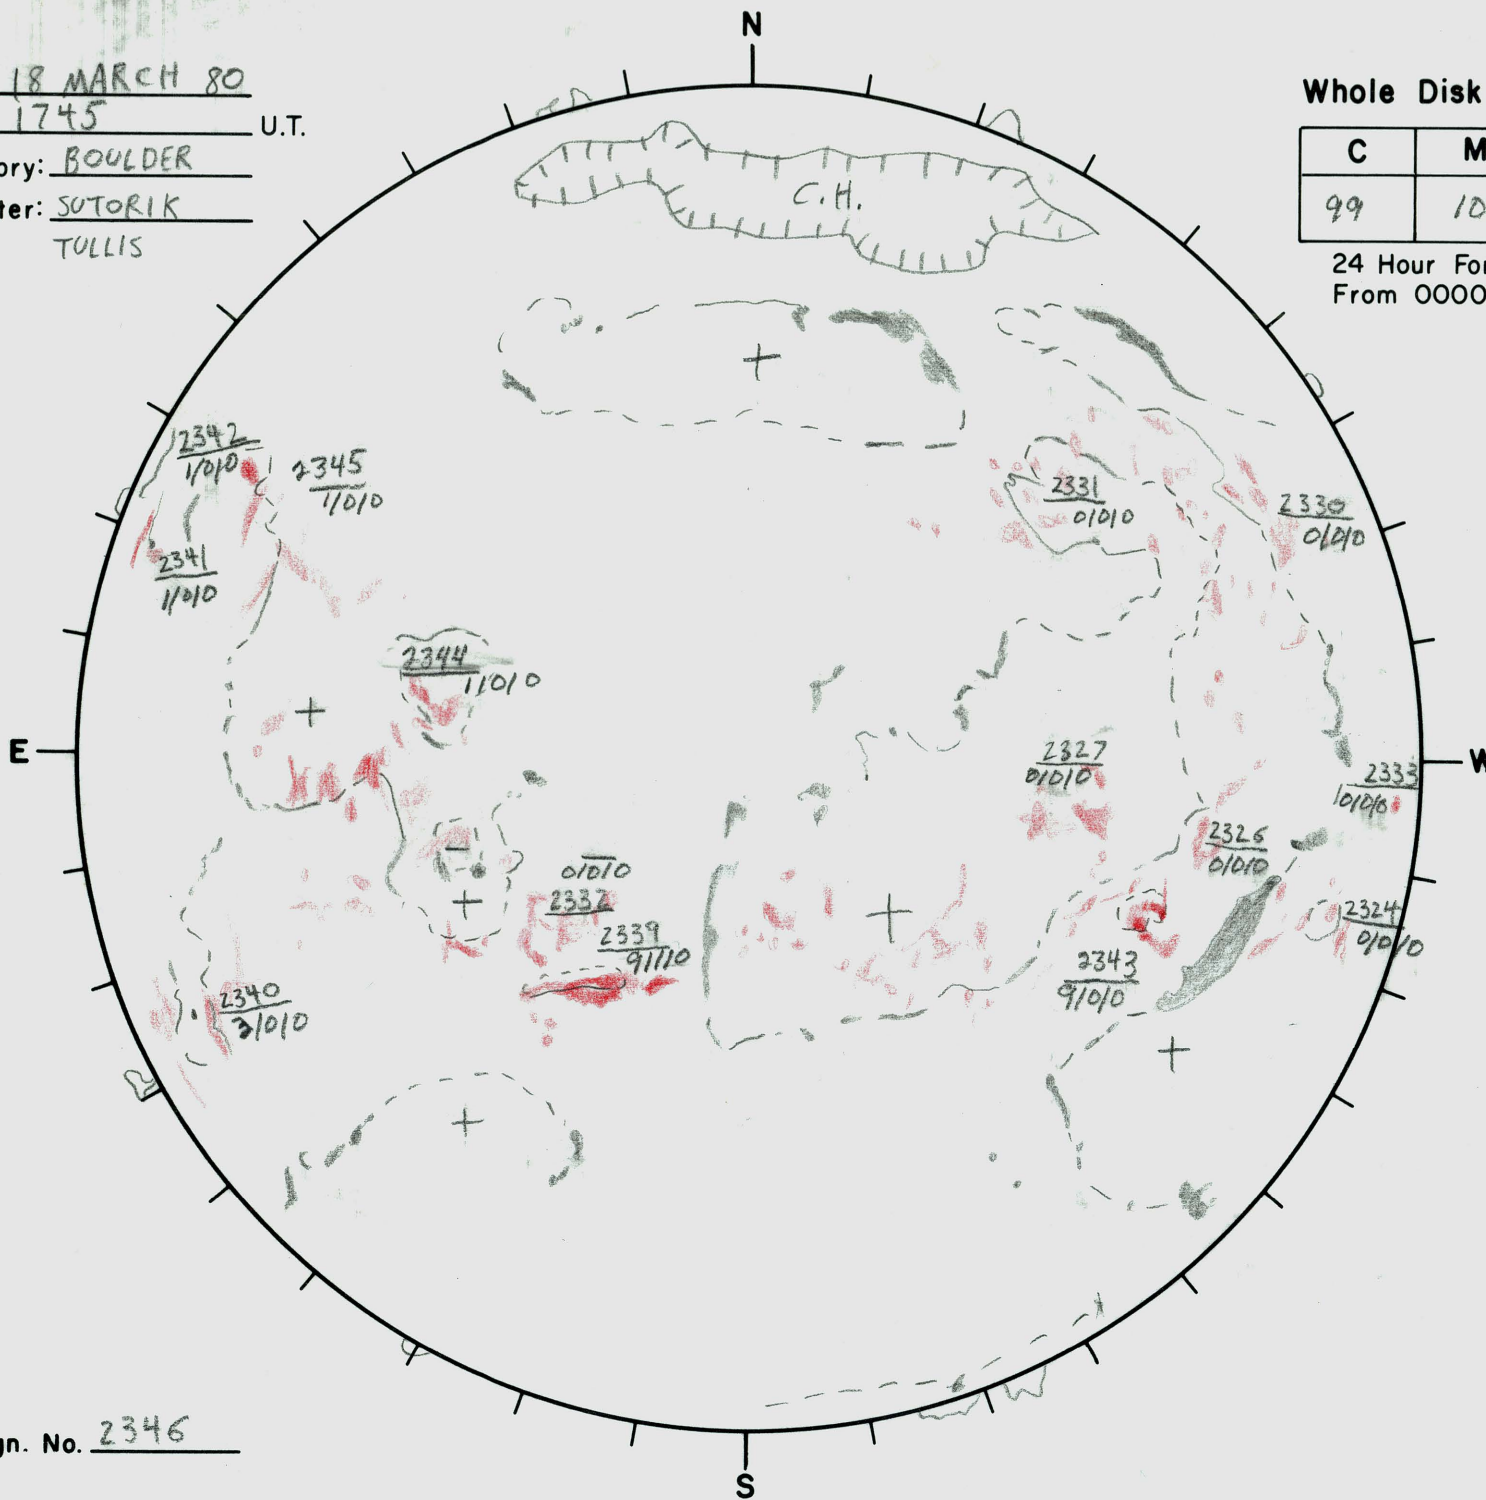

Date: 18 MARCH 80
 Time: 1745 U.T.
 Observatory: BOULDER
 Forecaster: SOTORIK
TULLIS

Whole Disk Forecast

C	M	X
99	10	01

24 Hour Forecast
 From 0000 U.T. to 0000 U.T.

Next Rgn. No. 2346

L† 1.4
 B† -7.06